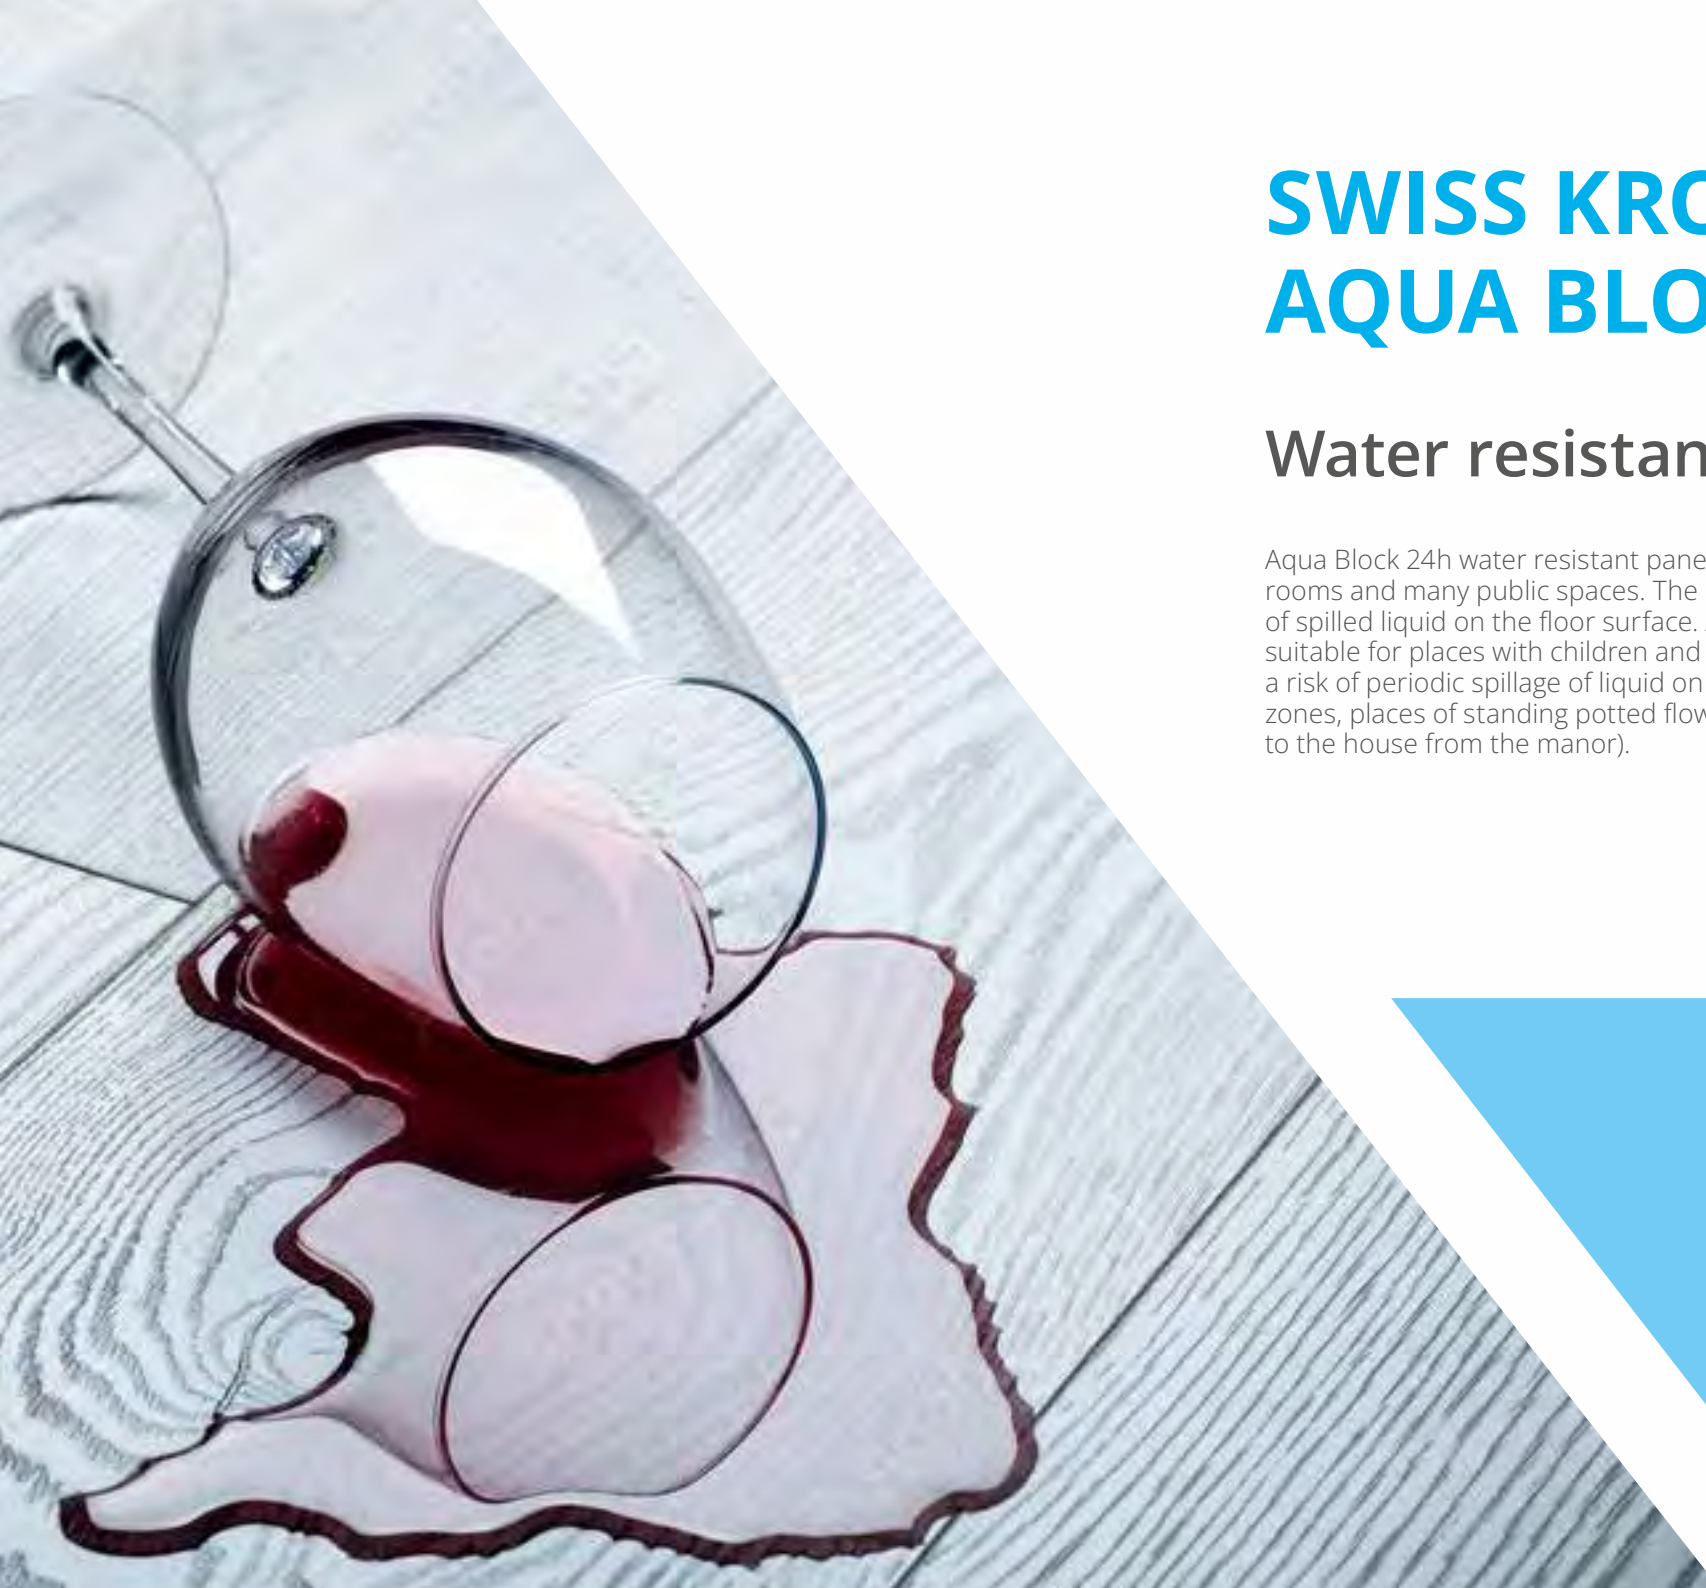

D4581
Hollywood Oak

D4582
Oscar Oak

D40154
Musical Oak

D4584
Fantasy Oak

D4583
Cannes Oak

SWISS KRONO AQUA BLOCK 24 h

Water resistant floor

Aqua Block 24h water resistant panels can be used in all dry living rooms and many public spaces. The panels withstand 24 hours of spilled liquid on the floor surface. Aqua Block 24h is especially suitable for places with children and pets and also, where there is a risk of periodic spillage of liquid on the floor (kitchen and its wet zones, places of standing potted flowers, hallways with direct access to the house from the manor).