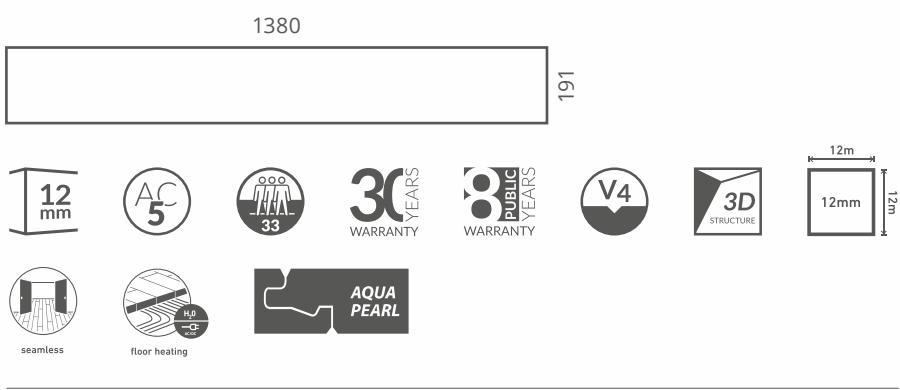

D40244
Allegro Oak

D4528
Legato Oak

D40074
Forte Oak

Symfonia

WIDE
HORIZONS

PLATINIUM Movie

Unique natural patterns combined with a wide board format take us into a fairy-tale space inspired by the Masurian forests. A uniform tone of oak planks without knots. Thanks to the popular 8 mm thickness, the Movie Collection allows you to match the level of the panels with ceramic tiles. It is a good choice for a living room with an open kitchen.