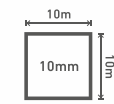

Infinity

D3728
Moon Oak

D4593
Sun Oak

D4594
Space Oak

D4591
Horizon Oak

D4592
Galaxy Oak

D4595
Night Oak

10

11

2025