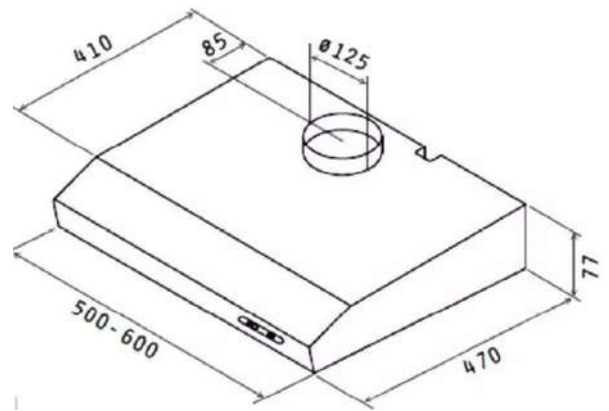

For more information call on 045 810 148

36. Wine refrigerator 60cm

€ 695.00

- Total capacity: 129 liters / 46 standard bottles
- Ambient temperature: 10 to 38°C
- 2 temperature zones/cooling zones , can be tempered separately via the touch control
- LED lighting in the refrigerator compartment, switchable via the control panel
- Parental controls
- Door: black glass
- Two adjustable feet
- Five pull-out wooden shelves
- Temperature storage function
- Acoustic temperature alarm
- Humidity control
- Anti-vibration system
- Can be installed under the counter (installation dimensions: 87 x 60.5 x 57.5 cm)
- Device dimensions (HxWxD): 84.5 - 86.5 x 59.5 x 57 cm

For more information call on 045 810 148

37. Under-cabinet extractor hood € 270.00

- Device dimensions (H x W x D): 7.6 x 50 x 47 cm
- Speed levels: 3
- Energy efficiency class: C
- Control by slide switch
- Available colours:
 - * White
 - * Stainless steel