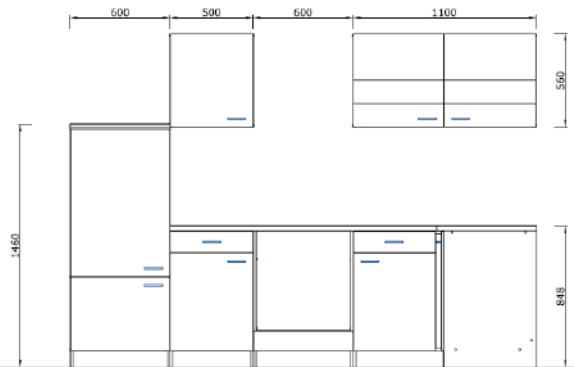

For more information call on 045 810 148

11. Corner L-shape kitchen 280x172cm € 3,300.00