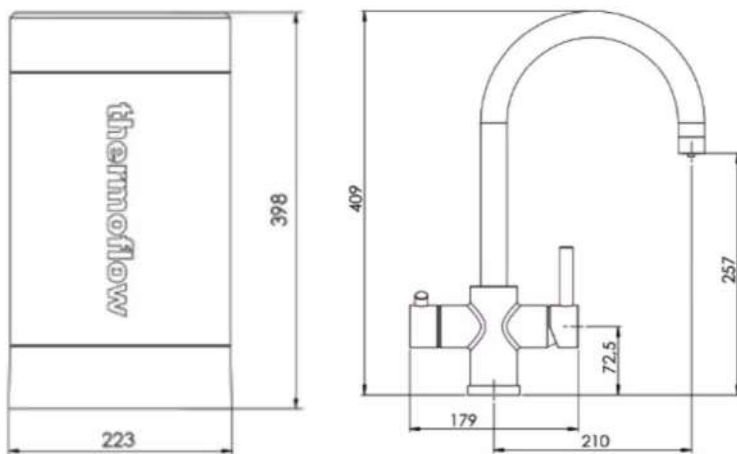

For more information call on 045 810 148

33. Kitchen island 150cm

€ 1,350.00

Kitchen consists of:

- Worktop with a thickness of 38 mm: robust and durable
- 2 base cabinets with drawers: 60 cm
- 1 base cabinet with shelves: 30 cm
- 1 base cabinet with hinged door: 50 cm, depth 30 cm
- 1 hanging shelf: 80 cm, depth 19.5 cm
- Plastic handles with stainless steel look
- MDF fronts
- Working height: 91 cm

For more information call on 045 810 148

34. Table top Dishwasher 42cm

€ 310.00

- A compact and efficient solution for small households that do not want to do without the convenience of a dishwasher despite a lack of space.
- Ideal for 1-2 person households
- Fits into a 50 cm base cabinet, ideal for small kitchens.
- Ensures optimal drying results.
- Easy operation via touch control panel.
- Standard program: ECO 50 °C
- Water connection required.
- Device dimensions (H x W x D): 43.5 x 42 x 43.5 cm.

For more information call on 045 810 148

36. Wine refrigerator 60cm

€ 695.00

- Total capacity: 129 liters / 46 standard bottles
- Ambient temperature: 10 to 38°C
- 2 temperature zones/cooling zones , can be tempered separately via the touch control
- LED lighting in the refrigerator compartment, switchable via the control panel
- Parental controls
- Door: black glass
- Two adjustable feet
- Five pull-out wooden shelves
- Temperature storage function
- Acoustic temperature alarm
- Humidity control
- Anti-vibration system
- Can be installed under the counter (installation dimensions: 87 x 60.5 x 57.5 cm)
- Device dimensions (HxWxD): 84.5 - 86.5 x 59.5 x 57 cm

For more information call on 045 810 148

37. Under-cabinet extractor hood € 270.00

- Device dimensions (H x W x D): 7.6 x 50 x 47 cm
- Speed levels: 3
- Energy efficiency class: C
- Control by slide switch
- Available colours:
 - * White
 - * Stainless steel