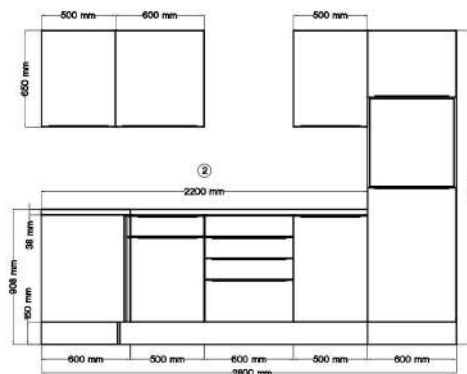

For more information call on 045 810 148

15. L-shape kitchen 280x172cm

€ 4,400.00

Kitchen consists of:

- Stove cabinet including built-in stove set including glass ceramic hob with 2 circle and roasting zones
- Head-free sloping hood 60 cm suitable for exhaust and recirculation
- Built-in fridge/freezer
- Built-in dishwasher 60 cm with furniture door
- Built-in sink stainless steel
- Sink cabinet 50 cm
- 1 base cabinet 50 cm
- 1 corner base cabinet with drawer, usable area ~100 cm
- 3 wall cupboards
- Worktop: 38 mm thick in Artisan Oak look
- 2 worktops 220 cm and 110 cm long
- Ergonomic working height: 91.5 cm

For more information call on 045 810 148

16. L-shape kitchen 280x172cm

€ 4,200.00

Kitchen consists of:

- Stove cabinet including built-in stove set including glass ceramic hob with 2 circle and roasting zones
- Head-free sloping hood 60 cm suitable for exhaust and recirculation
- Built-in fridge/freezer
- Built-in dishwasher 60 cm with furniture door
- Built-in sink stainless steel
- Sink cabinet 50 cm
- 1 base cabinet 50 cm
- 1 corner base cabinet with drawer, usable area ~100 cm
- 3 wall cupboards
- Worktop: 38 mm thick in Artisan Oak look
- 2 worktops 220 cm and 110 cm long
- Ergonomic working height: 91.5 cm

For more information call on 045 810 148

17. L-shape kitchen 290x200cm

€ 4,200.00

Kitchen consists of:

- Built-in cooker set including glass ceramic hob with 2 circular and roasting zones
- Installation of a fridge / freezer combination
- Head-free angled hood 60 cm suitable for exhaust and recirculation air
- Built-in dishwasher 60 cm
- Built-in sink, stainless steel
- 2 worktops, 38 mm thick (1 x 200 cm, 2 x 140 cm)
- Ergonomic working height of 91 cm