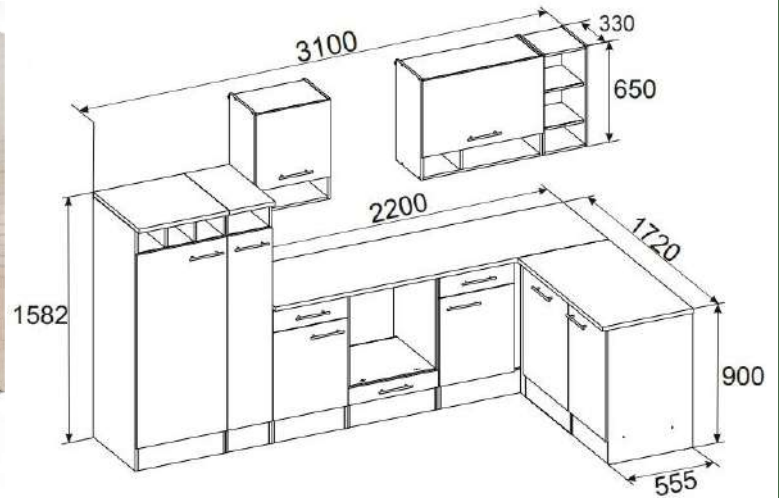

For more information call on 045 810 148

21. L-shape kitchen 310x172cm

€ 3,500.00

Kitchen consists of:

- Built-in fridge / freezer combination 178 cm
- Conventional built-in cooker with glass ceramic hob
- Built-in sink standard 8x4 stainless steel with waste and overflow fittings
- Chimney hood 60 cm, stainless steel, circulating air and exhaust air possible
- Built-in dishwasher 60 cm
- 2 worktops in concrete look, with cut-outs, 28 mm thick
- Bar handles of metal

For more information call on 045 810 148

22. Corner L-shape kitchen 310x172cm € 3,550.00

Kitchen consists of:

- Built-in cooker set including glass ceramic hob , energy efficiency class A, stainless steel
- Head-free sloping hood 60 cm, exhaust air and circulating air possible
- Built-in refrigerator incl. 4 * freezer compartment
- Built-in sink stainless steel
- Fully integrated built-in dishwasher 60 cm
- 1 base cabinet with drawer 50 cm & 1 refrigerator cabinet 60 cm
- 1 oven cabinet 60 cm with flap door for baking tray
- 1 niche 60 cm with decorative cover for dishwasher
- 1 sink cabinet 50 cm & 1 wall cabinet 50 cm
- 1 wall cabinet 80 cm with lift function & 1 hanging area 30 cm
- 1 corner base cabinet 110 cm & 1 apothecary cabinet 30 cm
- 2 worktops, wild oak imitation, with cut-outs, 28 mm thick
- Ergonomic working height of 90 cm
- Metal handles - stainless steel look