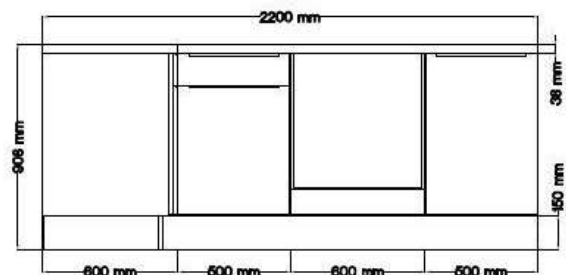

For more information call on 045 810 148

2. L-shape kitchen 220x172cm

€ 3,400.00

Kitchen consists of:

- Stove cabinet including built-in stove set incl. glass ceramic hob with 2 circle and roasting zones
- Head-free sloping hood 60 cm suitable for exhaust and recirculation
- Built-in dishwasher 60 cm with furniture door
- Built-in sink stainless steel
- Sink cabinet 50 cm
- 1 base cabinet 50 cm
- 1 corner base cabinet with drawer, usable area approx. 100 cm
- 3 wall cupboards
- Worktop: 38 mm thick in Artisan Oak look
- 2 worktops 220 cm and 110 cm long
- Ergonomic working height: 91.5 cm