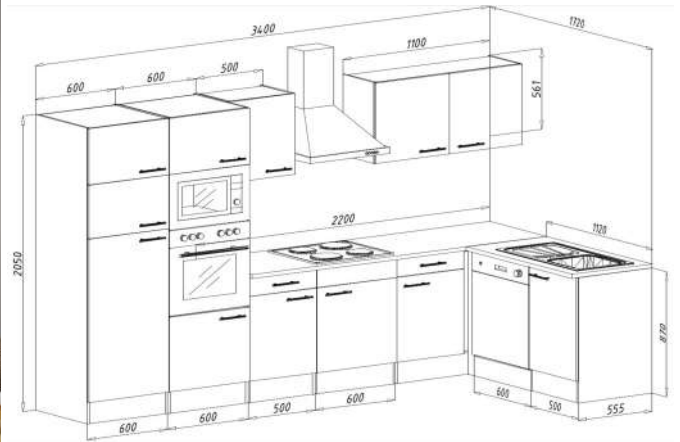

For more information call on 045 810 148

24. L-shape kitchen 310x172cm

€ 4,300.00

Kitchen consists of:

- Self-sufficient oven and self-sufficient glass ceramic hob
- Head-free sloping hood 60 cm suitable for exhaust and recirculation
- Built-in fridge with freezer compartment
- Built-in dishwasher 60 cm with furniture door
- Built-in sink stainless steel
- Sink cabinet 50 cm
- 1 base cabinet 50 cm
- 1 corner base cabinet with drawer, usable area ~100 cm
- 3 wall cupboards & apothecary cabinet
- Worktop: 38 mm thick in Artisan Oak look
- 2 worktops 220 cm and 110 cm long
- Ergonomic working height: 91.5 cm

For more information call on 045 810 148

25. L-shape kitchen 310x172cm

€ 4,500.00

Kitchen consists of:

- Stove cabinet including built-in stove set including glass ceramic hob with 2 circle and roasting zones
- Head-free sloping hood 60 cm suitable for exhaust and recirculation
- Built-in fridge/freezer
- Built-in dishwasher 60 cm with furniture door
- Built-in sink stainless steel
- Sink cabinet 50 cm
- 1 base cabinet 50 cm
- 1 corner base cabinet with drawer, usable area ~100 cm
- 3 wall cupboards & apothecary cabinet
- Worktop: 38 mm thick in Artisan Oak look
- 2 worktops 220 cm and 110 cm long

For more information call on 045 810 148

26. L-shape kitchen 340x172cm

€ 3,800.00

Kitchen consists of:

- Self-sufficient built-in oven, delivered ready to plug in
- 4 * Built-in fridge-freezer
- Chimney hood 60 cm, suitable for exhaust and circulating air
- Frameless glass ceramic hob
- Built-in sink, stainless steel sink
- Built-in dishwasher, partially integrated 60 cm
- Built-in microwave including grill
- 1 worktop in York oak imitation, with cut-outs, 28 mm thick
- Bar handles made of metal - stainless steel look
- Ergonomic working height: 90 cm