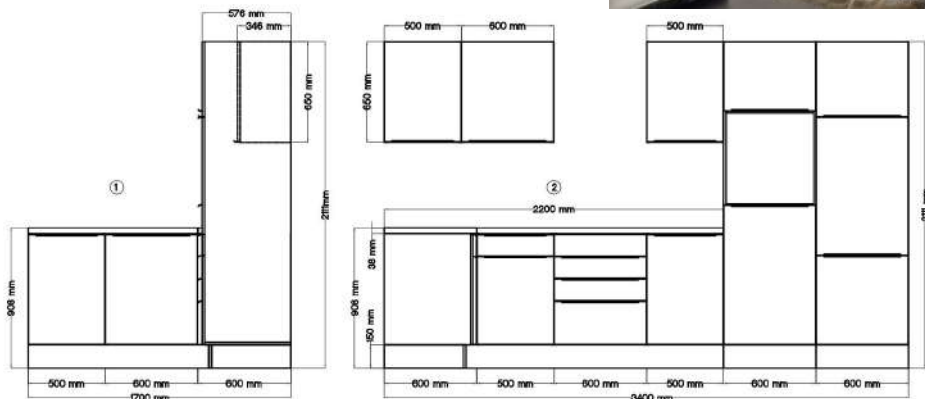

For more information call on 045 810 148

27. L-shape kitchen 340x172cm

€ 4,600.00

Kitchen consists of:

- Self-sufficient oven and self-sufficient glass ceramic hob
- Head-free sloping hood 60 cm suitable for exhaust and recirculation
- Built-in fridge/freezer
- Built-in dishwasher 60 cm with furniture door
- Built-in sink stainless steel
- Sink cabinet 50 cm
- 1 base cabinet 50 cm
- 1 corner base cabinet with drawer, usable area ~100 cm
- 3 wall cupboards
- Worktop: 38 mm thick in Artisan Oak look
- 2 worktops 220 cm and 110 cm long
- Ergonomic working height: 91.5 cm