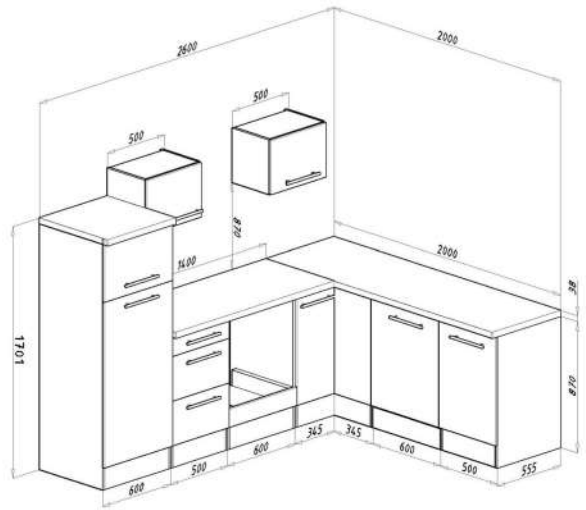

For more information call on 045 810 148

5. L-shape kitchen 250x172cm

€ 3,600.00

Kitchen consists of:

- Stove cabinet including built-in stove set incl. glass ceramic hob with 2 circle and roasting zones
- Head-free sloping hood 60 cm
- Built-in dishwasher 60 cm with furniture door
- Built-in sink stainless steel
- Sink cabinet 50 cm
- 1 base cabinet 50 cm
- 1 corner base cabinet with drawer
- 3 wall cupboards
- Worktop: 38 mm thick in Artisan Oak look
- 2 worktops 220 cm and 110 cm long
- Ergonomic working height: 91.5 cm

For more information call on 045 810 148

6. Corner Country kitchen 250x172cm € 3,050.00

Kitchen consists of:

- Built-in cooker set including glass ceramic hob , energy efficiency class A, stainless steel
- Head-free sloping hood 60 cm, exhaust air and circulating air possible
- Built-in sink stainless steel
- Fully integrated built-in dishwasher 60 cm
- 1 base cabinet with drawer 50 cm & 1 hanging area 30 cm
- 1 oven cabinet 60 cm with flap door for baking tray
- 1 niche 60 cm with decorative cover for dishwasher
- 1 sink cabinet 50 cm & 1 wall cabinet 50 cm
- 1 wall cabinet 80 cm with lift function
- 1 corner base cabinet 110 cm & 1 apothecary cabinet 30 cm
- 2 worktops, wild oak imitation, with cut-outs, 28 mm thick
- Ergonomic working height of 90 cm
- Metal handles - stainless steel look

For more information call on 045 810 148

7. L-shaped kitchen 260x200cm € 3,900.00

Kitchen consists of:

- Built-in cooker set including glass ceramic hob with 2 circular and roasting zones
- Installation of a fridge / freezer combination
- Head-free angled hood 60 cm suitable for exhaust and recirculation air
- Built-in dishwasher 60 cm
- Built-in sink, stainless steel, with tap hole and mixer
- 2 worktops, with cut-outs, 38 mm thick (1 x 200 cm, 2 x 140 cm)
- Ergonomic working height of 91 cm
- Metal handles - stainless steel look