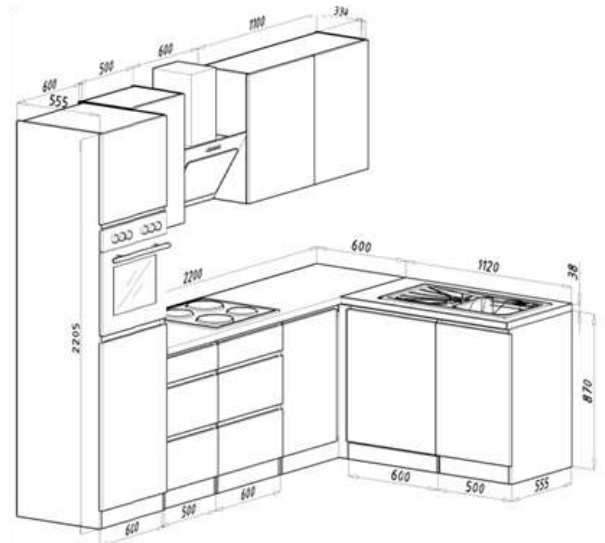

For more information call on 045 810 148

12. Corner L-shape kitchen 280x172cm € 3,700.00

Kitchen consists of:

- Built-in fridge / freezer combination 178 cm
- Conventional built-in cooker with glass ceramic hob
- Built-in sink standard 8x4 stainless steel with waste and overflow fittings
- Chimney hood 60 cm, stainless steel, circulating air and exhaust air possible
- Built-in dishwasher 60 cm
- 2 worktops, 28 mm thick
- Bar handles of metal

For more information call on 045 810 148

13. L-shape kitchen 280x172cm

€ 3,800.00

Kitchen consists of:

- Self-sufficient built-in oven, energy efficiency class A
- Self-sufficient glass ceramic hob, frameless with touch sensor
- Head-free extractor hood 60 cm suitable for exhaust and recirculation
- Built-in refrigerator incl. 4 * freezer compartment
- Fully integrated dishwasher 60 cm
- Built-in sink stainless steel
- 1 worktop in high-quality granite look and feel, with cut-outs, 38 mm thick
- Ergonomic working height of 91 cm

For more information call on 045 810 148

14. L-shape Country kitchen 280x172cm € 3,600.00

Kitchen consists of:

- 4 * built-in refrigerator including freezer compartment 122.5 cm
- Conventional built-in oven including glass ceramic hob
- Built-in dishwasher 60 cm with display
- Built-in sink standard 8x4 stainless steel with waste and overflow fittings
- Extractor hood 60 cm glass, suitable for exhaust air and circulating air
- 1 refrigerator enclosure 60 cm & 1 base cabinet with drawer 50 cm
- 1 sink cabinet 50 cm & 1 oven cabinet 60 cm with flap door for baking tray
- 1 niche with decorative panel for the dishwasher 60 cm
- 1 wall cabinet 50 cm, 1 hanging cabinet 110 cm & 1 corner cupboard 110 cm
- 1 worktop wild oak (replica), with cut-outs, 38 mm thick
- Ergonomic working height of 90 cm
- Front and body larch white (matt)
- Metal handles - stainless steel look