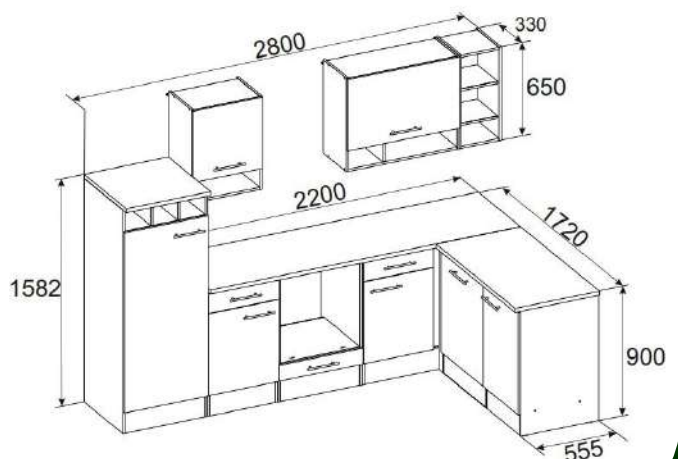

For more information call on 045 810 148

More available colour options:

For more information call on 045 810 148

8. L-shape kitchen 280x172cm € 3,350.00

Kitchen consists of:

- Built-in cooker set including glass ceramic hob
- 4 **** built-in fridge-freezer combination
- Head-free sloping hood 60 cm, suitable for exhaust and recirculation
- Built-in dishwasher 60 cm partially integrated
- Built-in sink stainless steel
- 2 worktops (1 x 112 cm, 1 x 220 cm) 28 mm thick
- Bar handles made of metal - stainless steel look

For more information call on 045 810 148

9. L-shape kitchen 280x172cm € 3,400.00

Kitchen consists of:

- Self-sufficient built-in oven, delivered ready to plug in
- Self-sufficient glass ceramic hob, energy efficiency class A.
- Fridge incl. 4 * freezer compartment
- Extractor hood 60 cm, suitable for exhaust and circulating air
- Built-in dishwasher 60 cm, partially integrated, energy efficiency class A ++
- Built-in sink, stainless steel, with tap hole and mixer
- 2 worktops (1 x 112 cm, 1 x 220 cm), 28 mm thick
- Bar handles made of metal - stainless steel look

For more information call on 045 810 148

10. Corner L-shape kitchen 280x172cm € 3,400.00

Kitchen consists of:

- Built-in cooker set including glass ceramic hob , energy efficiency class A, stainless steel
- Head-free sloping hood 60 cm, exhaust air and circulating air possible
- Built-in refrigerator incl. 4 * freezer compartment
- Built-in sink stainless steel
- Fully integrated built-in dishwasher 60 cm
- 1 base cabinet with drawer 50 cm & 1 refrigerator cabinet 60 cm
- 1 oven cabinet 60 cm with flap door for baking tray
- 1 niche 60 cm with decorative cover for dishwasher 7 1 corner base cabinet 110 cm
- 1 sink cabinet 50 cm & 1 wall cabinet 50 cm
- 1 wall cabinet 80 cm with lift function & 1 hanging area 30 cm
- 2 worktops, wild oak imitation, with cut-outs, 28 mm thick
- Ergonomic working height of 90 cm