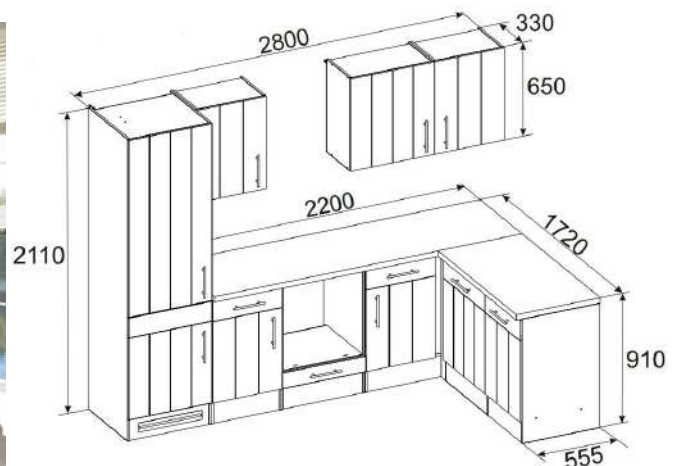

For more information call on 045 810 148

13. L-shape kitchen 280x172cm

€ 3,800.00

Kitchen consists of:

- Self-sufficient built-in oven, energy efficiency class A
- Self-sufficient glass ceramic hob, frameless with touch sensor
- Head-free extractor hood 60 cm suitable for exhaust and recirculation
- Built-in refrigerator incl. 4 * freezer compartment
- Fully integrated dishwasher 60 cm
- Built-in sink stainless steel
- 1 worktop in high-quality granite look and feel, with cut-outs, 38 mm thick
- Ergonomic working height of 91 cm

For more information call on 045 810 148

14. L-shape Country kitchen 280x172cm € 3,600.00

Kitchen consists of:

- 4 * built-in refrigerator including freezer compartment 122.5 cm
- Conventional built-in oven including glass ceramic hob
- Built-in dishwasher 60 cm with display
- Built-in sink standard 8x4 stainless steel with waste and overflow fittings
- Extractor hood 60 cm glass, suitable for exhaust air and circulating air
- 1 refrigerator enclosure 60 cm & 1 base cabinet with drawer 50 cm
- 1 sink cabinet 50 cm & 1 oven cabinet 60 cm with flap door for baking tray
- 1 niche with decorative panel for the dishwasher 60 cm
- 1 wall cabinet 50 cm, 1 hanging cabinet 110 cm & 1 corner cupboard 110 cm
- 1 worktop wild oak (replica), with cut-outs, 38 mm thick
- Ergonomic working height of 90 cm
- Front and body larch white (matt)
- Metal handles - stainless steel look