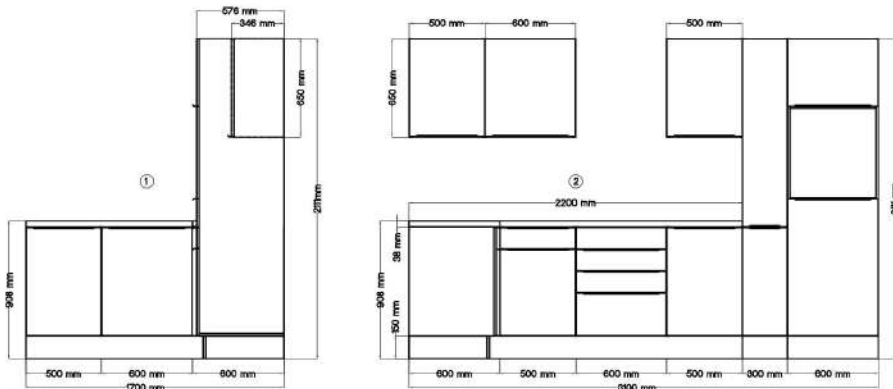

For more information call on 045 810 148

24. L-shape kitchen 310x172cm

€ 4,300.00

Kitchen consists of:

- Self-sufficient oven and self-sufficient glass ceramic hob
- Head-free sloping hood 60 cm suitable for exhaust and recirculation
- Built-in fridge with freezer compartment
- Built-in dishwasher 60 cm with furniture door
- Built-in sink stainless steel
- Sink cabinet 50 cm
- 1 base cabinet 50 cm
- 1 corner base cabinet with drawer, usable area ~100 cm
- 3 wall cupboards & apothecary cabinet
- Worktop: 38 mm thick in Artisan Oak look
- 2 worktops 220 cm and 110 cm long
- Ergonomic working height: 91.5 cm

For more information call on 045 810 148

25. L-shape kitchen 310x172cm

€ 4,500.00

Kitchen consists of:

- Stove cabinet including built-in stove set including glass ceramic hob with 2 circle and roasting zones
- Head-free sloping hood 60 cm suitable for exhaust and recirculation
- Built-in fridge/freezer
- Built-in dishwasher 60 cm with furniture door
- Built-in sink stainless steel
- Sink cabinet 50 cm
- 1 base cabinet 50 cm
- 1 corner base cabinet with drawer, usable area ~100 cm
- 3 wall cupboards & apothecary cabinet
- Worktop: 38 mm thick in Artisan Oak look
- 2 worktops 220 cm and 110 cm long