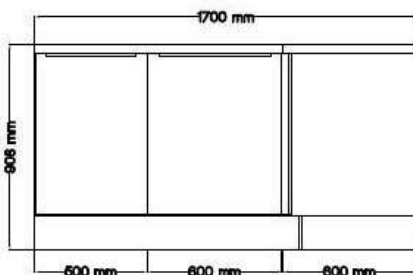

For more information call on 045 810 148

2. L-shape kitchen 220x172cm

€ 3,400.00

Kitchen consists of:

- Stove cabinet including built-in stove set incl. glass ceramic hob with 2 circle and roasting zones
- Head-free sloping hood 60 cm suitable for exhaust and recirculation
- Built-in dishwasher 60 cm with furniture door
- Built-in sink stainless steel
- Sink cabinet 50 cm
- 1 base cabinet 50 cm
- 1 corner base cabinet with drawer, usable area approx. 100 cm
- 3 wall cupboards
- Worktop: 38 mm thick in Artisan Oak look
- 2 worktops 220 cm and 110 cm long
- Ergonomic working height: 91.5 cm