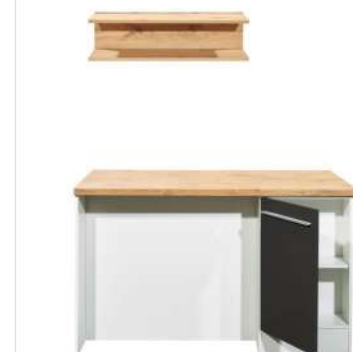

For more information call on 045 810 148

31. Kitchen island 124cm

€ 1,300.00

Kitchen consists of:

- Worktop with a thickness of 38 mm: robust and durable
- Body: Wild oak imitation
- Front: Larch White Imitation (Matt)
- 2 base cabinets with shelves: 32 cm wide
- 1 base cabinet with drawers: 60 cm wide
- 1 hanging shelf: 60 cm wide, depth 24.6 cm
- Working height: 91 cm
- Metal handles – stainless steel look

For more information call on 045 810 148

32. Kitchen island 150cm

€ 1,320.00

Kitchen consists of:

- Worktop with a thickness of 28 mm: robust and durable
- Body & worktop: wild oak imitation
- 1 base cabinet with drawers: 120 cm with 60 cm drawers
- Open shelf: 30 cm, depth 90 cm
- 2 base cabinets with hinged doors: 30 cm
- 1 base cabinet with 2 drawers: 60 cm
- 1 hanging shelf: 60 cm, depth 24.6 cm

For more information call on 045 810 148

33. Kitchen island 150cm

€ 1,350.00

Kitchen consists of:

- Worktop with a thickness of 38 mm: robust and durable
- 2 base cabinets with drawers: 60 cm
- 1 base cabinet with shelves: 30 cm
- 1 base cabinet with hinged door: 50 cm, depth 30 cm
- 1 hanging shelf: 80 cm, depth 19.5 cm
- Plastic handles with stainless steel look
- MDF fronts
- Working height: 91 cm