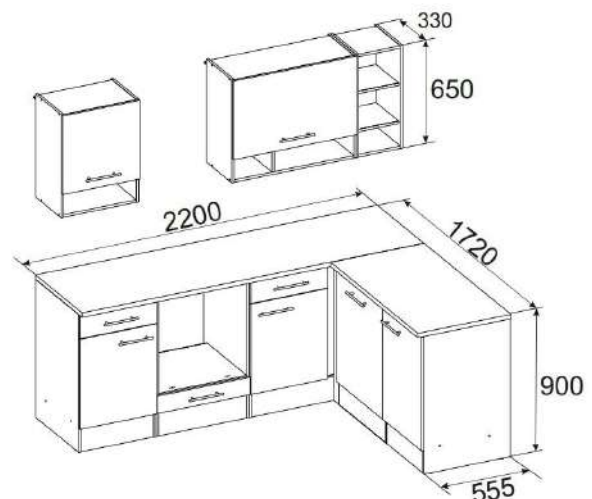

For more information call on 045 810 148

2. L-shape kitchen 220x172cm

€ 3,400.00

Kitchen consists of:

- Stove cabinet including built-in stove set incl. glass ceramic hob with 2 circle and roasting zones
- Head-free sloping hood 60 cm suitable for exhaust and recirculation
- Built-in dishwasher 60 cm with furniture door
- Built-in sink stainless steel
- Sink cabinet 50 cm
- 1 base cabinet 50 cm
- 1 corner base cabinet with drawer, usable area approx. 100 cm
- 3 wall cupboards
- Worktop: 38 mm thick in Artisan Oak look
- 2 worktops 220 cm and 110 cm long
- Ergonomic working height: 91.5 cm

For more information call on 045 810 148

3. Corner Country kitchen 220x172cm € 2,900.00

Kitchen consists of:

- Built-in cooker set including glass ceramic hob , energy efficiency class A, stainless steel
- Head-free sloping hood 60 cm, exhaust air and circulating air possible
- Built-in sink stainless steel
- Fully integrated built-in dishwasher 60 cm
- 1 base cabinet with drawer 50 cm
- 1 oven cabinet 60 cm with flap door for baking tray
- 1 niche 60 cm with decorative cover for dishwasher
- 1 sink cabinet 50 cm & 1 wall cabinet 50 cm
- 1 wall cabinet 80 cm with lift function
- 1 hanging area 30 cm & 1 corner base cabinet 110 cm
- 2 worktops, wild oak imitation, without cut-outs, 28 mm thick
- Ergonomic working height of 90 cm
- Metal handles - stainless steel look