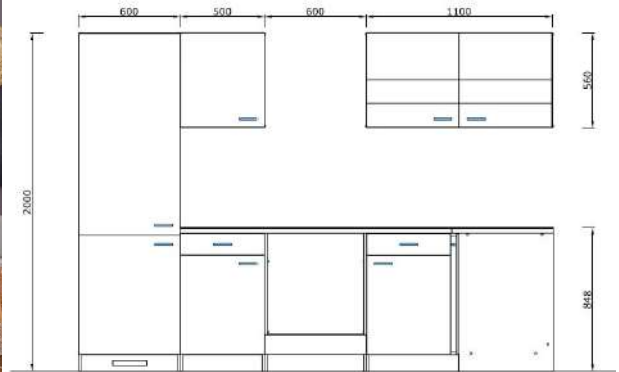

For more information call on 045 810 148

12. Corner L-shape kitchen 280x172cm € 3,700.00