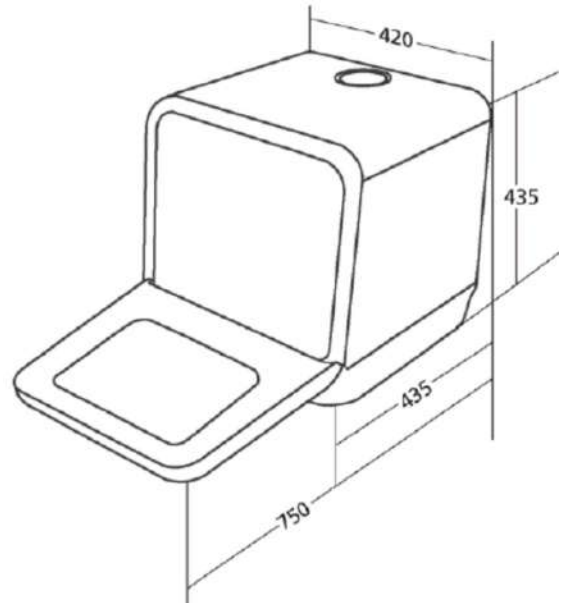

For more information call on 045 810 148

31. Kitchen island 124cm

€ 1,300.00

Kitchen consists of:

- Worktop with a thickness of 38 mm: robust and durable
- Body: Wild oak imitation
- Front: Larch White Imitation (Matt)
- 2 base cabinets with shelves: 32 cm wide
- 1 base cabinet with drawers: 60 cm wide
- 1 hanging shelf: 60 cm wide, depth 24.6 cm
- Working height: 91 cm
- Metal handles – stainless steel look

For more information call on 045 810 148

32. Kitchen island 150cm

€ 1,320.00

Kitchen consists of:

- Worktop with a thickness of 28 mm: robust and durable
- Body & worktop: wild oak imitation
- 1 base cabinet with drawers: 120 cm with 60 cm drawers
- Open shelf: 30 cm, depth 90 cm
- 2 base cabinets with hinged doors: 30 cm
- 1 base cabinet with 2 drawers: 60 cm
- 1 hanging shelf: 60 cm, depth 24.6 cm

For more information call on 045 810 148

33. Kitchen island 150cm

€ 1,350.00

Kitchen consists of:

- Worktop with a thickness of 38 mm: robust and durable
- 2 base cabinets with drawers: 60 cm
- 1 base cabinet with shelves: 30 cm
- 1 base cabinet with hinged door: 50 cm, depth 30 cm
- 1 hanging shelf: 80 cm, depth 19.5 cm
- Plastic handles with stainless steel look
- MDF fronts
- Working height: 91 cm

For more information call on 045 810 148

34. Table top Dishwasher 42cm

€ 310.00

- A compact and efficient solution for small households that do not want to do without the convenience of a dishwasher despite a lack of space.
- Ideal for 1-2 person households
- Fits into a 50 cm base cabinet, ideal for small kitchens.
- Ensures optimal drying results.
- Easy operation via touch control panel.
- Standard program: ECO 50 °C
- Water connection required.
- Device dimensions (H x W x D): 43.5 x 42 x 43.5 cm.