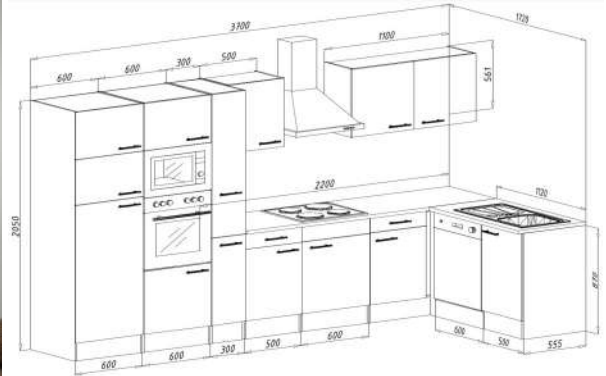

For more information call on 045 810 148

27. L-shape kitchen 340x172cm

€ 4,600.00

Kitchen consists of:

- Self-sufficient oven and self-sufficient glass ceramic hob
- Head-free sloping hood 60 cm suitable for exhaust and recirculation
- Built-in fridge/freezer
- Built-in dishwasher 60 cm with furniture door
- Built-in sink stainless steel
- Sink cabinet 50 cm
- 1 base cabinet 50 cm
- 1 corner base cabinet with drawer, usable area ~100 cm
- 3 wall cupboards
- Worktop: 38 mm thick in Artisan Oak look
- 2 worktops 220 cm and 110 cm long
- Ergonomic working height: 91.5 cm

For more information call on 045 810 148

28. Handle-free L-shape kitchen 345x172cm € 4,400.00

Kitchen consists of:

- Self-sufficient built-in oven, energy efficiency class A.
- Self-sufficient glass ceramic hob, with touch sensor
- Head-free extractor hood 60 cm suitable for exhaust and recirculation
- 4 * Built-in fridge-freezer
- Fully integrated dishwasher 60 cm
- Microwave including grill
- Built-in sink stainless steel
- 1 worktop in high-quality granite look and feel, with cut-outs, 38 mm thick
- Ergonomic working height of 91 cm
- Handleless kitchen, very straightforward and puristic design

For more information call on 045 810 148

29. L-shape kitchen 370x172cm

€ 4,050.00

Kitchen consists of:

- Self-sufficient built-in oven, delivered ready to plug in
- 4 * Built-in fridge-freezer
- Chimney hood 60 cm, suitable for exhaust and circulating air
- Frameless glass ceramic hob
- Built-in sink, stainless steel sink
- Built-in dishwasher, partially integrated 60 cm
- Built-in microwave including grill
- 1 worktop in York oak imitation, with cut-outs, 28 mm thick
- Bar handles made of metal - stainless steel look
- Ergonomic working height: 90 cm