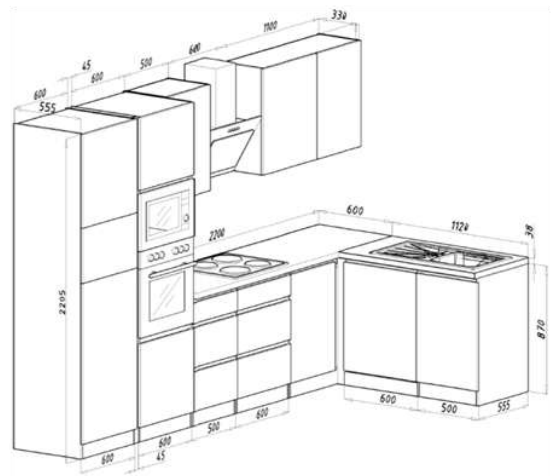

For more information call on 045 810 148

26. L-shape kitchen 340x172cm

€ 3,800.00

Kitchen consists of:

- Self-sufficient built-in oven, delivered ready to plug in
- 4 * Built-in fridge-freezer
- Chimney hood 60 cm, suitable for exhaust and circulating air
- Frameless glass ceramic hob
- Built-in sink, stainless steel sink
- Built-in dishwasher, partially integrated 60 cm
- Built-in microwave including grill
- 1 worktop in York oak imitation, with cut-outs, 28 mm thick
- Bar handles made of metal - stainless steel look
- Ergonomic working height: 90 cm

For more information call on 045 810 148

27. L-shape kitchen 340x172cm

€ 4,600.00

Kitchen consists of:

- Self-sufficient oven and self-sufficient glass ceramic hob
- Head-free sloping hood 60 cm suitable for exhaust and recirculation
- Built-in fridge/freezer
- Built-in dishwasher 60 cm with furniture door
- Built-in sink stainless steel
- Sink cabinet 50 cm
- 1 base cabinet 50 cm
- 1 corner base cabinet with drawer, usable area ~100 cm
- 3 wall cupboards
- Worktop: 38 mm thick in Artisan Oak look
- 2 worktops 220 cm and 110 cm long
- Ergonomic working height: 91.5 cm

For more information call on 045 810 148

28. Handle-free L-shape kitchen 345x172cm € 4,400.00

Kitchen consists of:

- Self-sufficient built-in oven, energy efficiency class A.
- Self-sufficient glass ceramic hob, with touch sensor
- Head-free extractor hood 60 cm suitable for exhaust and recirculation
- 4 * Built-in fridge-freezer
- Fully integrated dishwasher 60 cm
- Microwave including grill
- Built-in sink stainless steel
- 1 worktop in high-quality granite look and feel, with cut-outs, 38 mm thick
- Ergonomic working height of 91 cm
- Handleless kitchen, very straightforward and puristic design