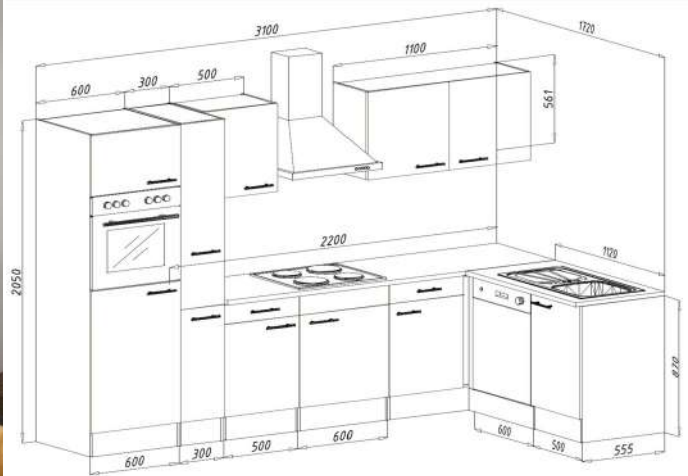

For more information call on 045 810 148

21. L-shape kitchen 310x172cm

€ 3,500.00

Kitchen consists of:

- Built-in fridge / freezer combination 178 cm
- Conventional built-in cooker with glass ceramic hob
- Built-in sink standard 8x4 stainless steel with waste and overflow fittings
- Chimney hood 60 cm, stainless steel, circulating air and exhaust air possible
- Built-in dishwasher 60 cm
- 2 worktops in concrete look, with cut-outs, 28 mm thick
- Bar handles of metal

For more information call on 045 810 148

22. Corner L-shape kitchen 310x172cm € 3,550.00

Kitchen consists of:

- Built-in cooker set including glass ceramic hob , energy efficiency class A, stainless steel
- Head-free sloping hood 60 cm, exhaust air and circulating air possible
- Built-in refrigerator incl. 4 * freezer compartment
- Built-in sink stainless steel
- Fully integrated built-in dishwasher 60 cm
- 1 base cabinet with drawer 50 cm & 1 refrigerator cabinet 60 cm
- 1 oven cabinet 60 cm with flap door for baking tray
- 1 niche 60 cm with decorative cover for dishwasher
- 1 sink cabinet 50 cm & 1 wall cabinet 50 cm
- 1 wall cabinet 80 cm with lift function & 1 hanging area 30 cm
- 1 corner base cabinet 110 cm & 1 apothecary cabinet 30 cm
- 2 worktops, wild oak imitation, with cut-outs, 28 mm thick
- Ergonomic working height of 90 cm
- Metal handles - stainless steel look

For more information call on 045 810 148

23. L-shape kitchen 310x172cm € 3,550.00

Kitchen consists of:

- Self-sufficient built-in oven, delivered ready to plug in
- Built-in refrigerator incl. 4 * freezer compartment
- Chimney hood 60 cm, suitable for exhaust and circulating air
- Frameless glass ceramic hob
- Built-in dishwasher 60 cm partially integrated
- Built-in sink, stainless steel sink
- 2 worktops (1 x 112cm, 1 x 220cm) oak York imitation, with cut-outs, 28 mm thick
- Bar handles made of metal - stainless steel look
- Ergonomic working height: 90 cm