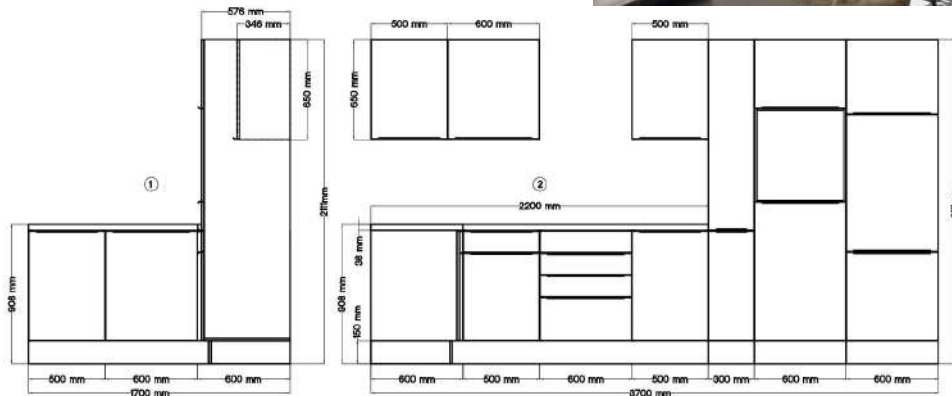

For more information call on 045 810 148

30. L-shape kitchen 370x172cm

€ 4,800.00

Kitchen consists of:

- Self-sufficient oven and self-sufficient glass ceramic hob
- Head-free sloping hood 60 cm suitable for exhaust and recirculation
- Built-in fridge/freezer
- Built-in dishwasher 60 cm with furniture door
- Built-in sink stainless steel
- Sink cabinet 50 cm
- 1 base cabinet 50 cm
- 1 corner base cabinet with drawer, usable area ~100 cm
- 3 wall cupboards & double apothecary cabinet
- Worktop: 38 mm thick in Artisan Oak look
- 2 worktops 220 cm and 110 cm long
- Ergonomic working height: 91.5 cm

For more information call on 045 810 148

31. Kitchen island 124cm

€ 1,300.00

Kitchen consists of:

- Worktop with a thickness of 38 mm: robust and durable
- Body: Wild oak imitation
- Front: Larch White Imitation (Matt)
- 2 base cabinets with shelves: 32 cm wide
- 1 base cabinet with drawers: 60 cm wide
- 1 hanging shelf: 60 cm wide, depth 24.6 cm
- Working height: 91 cm
- Metal handles – stainless steel look

For more information call on 045 810 148

32. Kitchen island 150cm

€ 1,320.00

Kitchen consists of:

- Worktop with a thickness of 28 mm: robust and durable
- Body & worktop: wild oak imitation
- 1 base cabinet with drawers: 120 cm with 60 cm drawers
- Open shelf: 30 cm, depth 90 cm
- 2 base cabinets with hinged doors: 30 cm
- 1 base cabinet with 2 drawers: 60 cm
- 1 hanging shelf: 60 cm, depth 24.6 cm