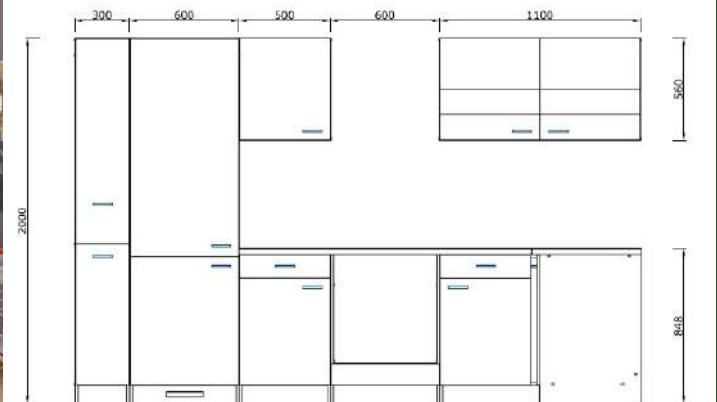

For more information call on 045 810 148

21. L-shape kitchen 310x172cm

€ 3,500.00