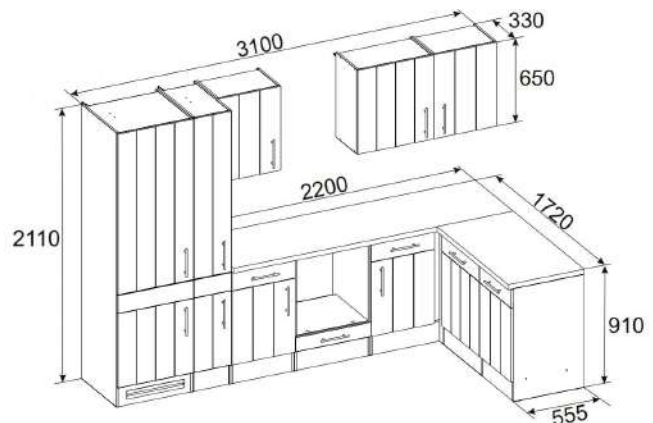

For more information call on 045 810 148

20. L-shape kitchen 310x172cm

€ 3,800.00

Kitchen consists of:

- 4 * built-in refrigerator including freezer compartment 122.5 cm
- Conventional built-in oven including glass ceramic hob
- Built-in dishwasher 60 cm with display
- Built-in sink standard 8x4 stainless steel with waste and overflow fittings
- Extractor hood 60 cm glass, suitable for exhaust air and circulating air
- 1 refrigerator enclosure 60 cm & 1 base cabinet with drawer 50 cm
- 1 sink cabinet 50 cm & 1 oven cabinet 60 cm with flap door for baking tray
- 1 niche with decorative panel for the dishwasher 60 cm
- 1 wall cabinet 50 cm & 1 hanging cabinet 110 cm
- 1 apothecary cabinet 30 cm & 1 corner cupboard 110 cm
- 1 worktop wild oak (replica), with cut-outs, 38 mm thick
- Ergonomic working height of 90 cm
- Front and body larch white (matt)
- Metal handles - stainless steel look