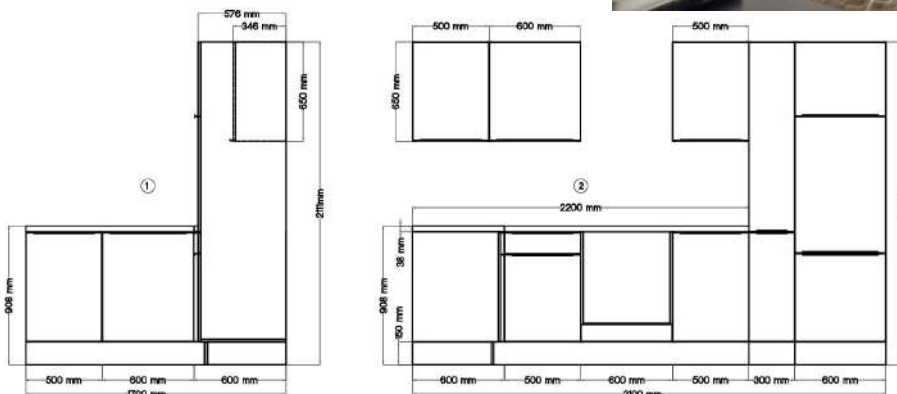

For more information call on 045 810 148

24. L-shape kitchen 310x172cm

€ 4,300.00

Kitchen consists of:

- Self-sufficient oven and self-sufficient glass ceramic hob
- Head-free sloping hood 60 cm suitable for exhaust and recirculation
- Built-in fridge with freezer compartment
- Built-in dishwasher 60 cm with furniture door
- Built-in sink stainless steel
- Sink cabinet 50 cm
- 1 base cabinet 50 cm
- 1 corner base cabinet with drawer, usable area ~100 cm
- 3 wall cupboards & apothecary cabinet
- Worktop: 38 mm thick in Artisan Oak look
- 2 worktops 220 cm and 110 cm long
- Ergonomic working height: 91.5 cm

For more information call on 045 810 148

25. L-shape kitchen 310x172cm

€ 4,500.00

Kitchen consists of:

- Stove cabinet including built-in stove set including glass ceramic hob with 2 circle and roasting zones
- Head-free sloping hood 60 cm suitable for exhaust and recirculation
- Built-in fridge/freezer
- Built-in dishwasher 60 cm with furniture door
- Built-in sink stainless steel
- Sink cabinet 50 cm
- 1 base cabinet 50 cm
- 1 corner base cabinet with drawer, usable area ~100 cm
- 3 wall cupboards & apothecary cabinet
- Worktop: 38 mm thick in Artisan Oak look
- 2 worktops 220 cm and 110 cm long