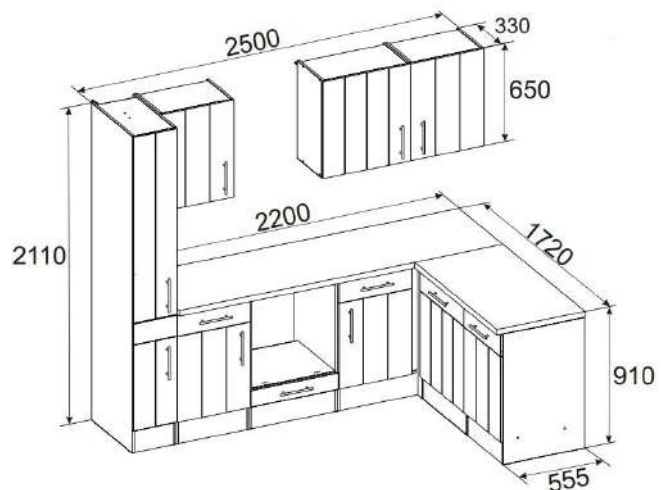

For more information call on 045 810 148

3. Corner Country kitchen 220x172cm € 2,900.00

Kitchen consists of:

- Built-in cooker set including glass ceramic hob , energy efficiency class A, stainless steel
- Head-free sloping hood 60 cm, exhaust air and circulating air possible
- Built-in sink stainless steel
- Fully integrated built-in dishwasher 60 cm
- 1 base cabinet with drawer 50 cm
- 1 oven cabinet 60 cm with flap door for baking tray
- 1 niche 60 cm with decorative cover for dishwasher
- 1 sink cabinet 50 cm & 1 wall cabinet 50 cm
- 1 wall cabinet 80 cm with lift function
- 1 hanging area 30 cm & 1 corner base cabinet 110 cm
- 2 worktops, wild oak imitation, without cut-outs, 28 mm thick
- Ergonomic working height of 90 cm
- Metal handles - stainless steel look

For more information call on 045 810 148

4. Corner Country kitchen 250x172cm € 3,200.00

Kitchen consists of:

- Conventional built-in oven including glass ceramic hob
- Built-in dishwasher 60 cm with display
- Built-in sink standard 8x4 stainless steel with waste and overflow fittings
- Extractor hood 60 cm glass, suitable for exhaust air and circulating air
- 1 base cabinet with drawer 50 cm & 1 sink cabinet 50 cm
- 1 apothecary cabinet 30 cm
- 1 oven cabinet 60 cm with flap door for baking tray
- 1 niche with decorative panel for the dishwasher 60 cm
- 1 corner base cabinet 110 cm & 1 wall cabinet 50 cm
- 1 apothecary cabinet 30 cm & 1 hanging cabinet 110 cm
- 2 Wild oak worktop (replica), with cut-outs, 38 mm thick
- Ergonomic working height of 90 cm
- Front and body larch white (matt)
- Metal handles - stainless steel look