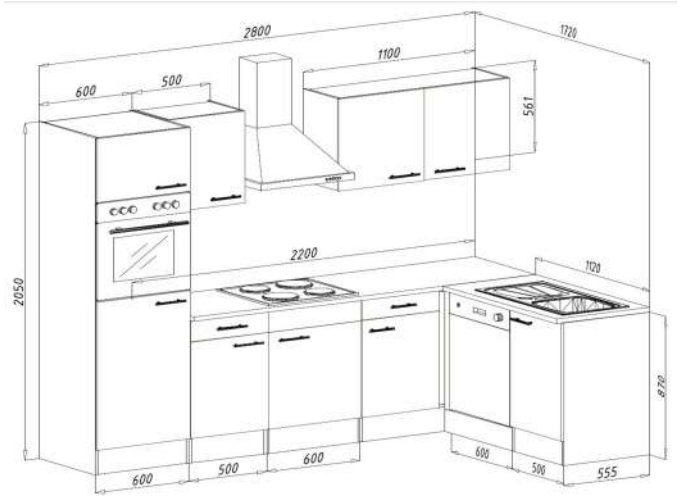

For more information call on 045 810 148

7. L-shaped kitchen 260x200cm € 3,900.00

Kitchen consists of:

- Built-in cooker set including glass ceramic hob with 2 circular and roasting zones
- Installation of a fridge / freezer combination
- Head-free angled hood 60 cm suitable for exhaust and recirculation air
- Built-in dishwasher 60 cm
- Built-in sink, stainless steel, with tap hole and mixer
- 2 worktops, with cut-outs, 38 mm thick (1 x 200 cm, 2 x 140 cm)
- Ergonomic working height of 91 cm
- Metal handles - stainless steel look

For more information call on 045 810 148

More available colour options:

For more information call on 045 810 148

8. L-shape kitchen 280x172cm € 3,350.00

Kitchen consists of:

- Built-in cooker set including glass ceramic hob
- 4 **** built-in fridge-freezer combination
- Head-free sloping hood 60 cm, suitable for exhaust and recirculation
- Built-in dishwasher 60 cm partially integrated
- Built-in sink stainless steel
- 2 worktops (1 x 112 cm, 1 x 220 cm) 28 mm thick
- Bar handles made of metal - stainless steel look

For more information call on 045 810 148

9. L-shape kitchen 280x172cm € 3,400.00

Kitchen consists of:

- Self-sufficient built-in oven, delivered ready to plug in
- Self-sufficient glass ceramic hob, energy efficiency class A.
- Fridge incl. 4 * freezer compartment
- Extractor hood 60 cm, suitable for exhaust and circulating air
- Built-in dishwasher 60 cm, partially integrated, energy efficiency class A ++
- Built-in sink, stainless steel, with tap hole and mixer
- 2 worktops (1 x 112 cm, 1 x 220 cm), 28 mm thick
- Bar handles made of metal - stainless steel look