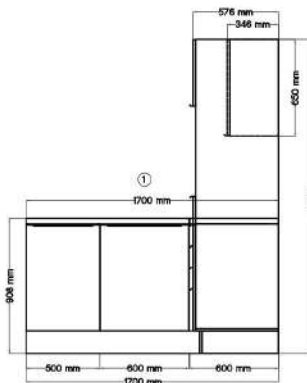

For more information call on 045 810 148

16. L-shape kitchen 280x172cm

€ 4,200.00

Kitchen consists of:

- Stove cabinet including built-in stove set including glass ceramic hob with 2 circle and roasting zones
- Head-free sloping hood 60 cm suitable for exhaust and recirculation
- Built-in fridge/freezer
- Built-in dishwasher 60 cm with furniture door
- Built-in sink stainless steel
- Sink cabinet 50 cm
- 1 base cabinet 50 cm
- 1 corner base cabinet with drawer, usable area ~100 cm
- 3 wall cupboards
- Worktop: 38 mm thick in Artisan Oak look
- 2 worktops 220 cm and 110 cm long
- Ergonomic working height: 91.5 cm