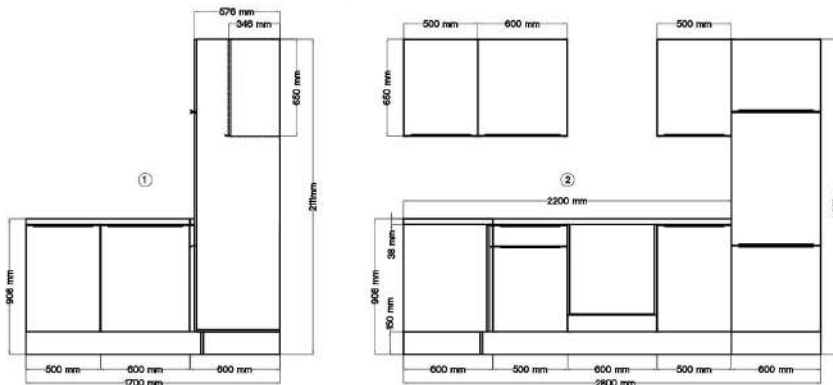

For more information call on 045 810 148

15. L-shape kitchen 280x172cm

€ 4,400.00

Kitchen consists of:

- Stove cabinet including built-in stove set including glass ceramic hob with 2 circle and roasting zones
- Head-free sloping hood 60 cm suitable for exhaust and recirculation
- Built-in fridge/freezer
- Built-in dishwasher 60 cm with furniture door
- Built-in sink stainless steel
- Sink cabinet 50 cm
- 1 base cabinet 50 cm
- 1 corner base cabinet with drawer, usable area ~100 cm
- 3 wall cupboards
- Worktop: 38 mm thick in Artisan Oak look
- 2 worktops 220 cm and 110 cm long
- Ergonomic working height: 91.5 cm

For more information call on 045 810 148

16. L-shape kitchen 280x172cm

€ 4,200.00

Kitchen consists of:

- Stove cabinet including built-in stove set including glass ceramic hob with 2 circle and roasting zones
- Head-free sloping hood 60 cm suitable for exhaust and recirculation
- Built-in fridge/freezer
- Built-in dishwasher 60 cm with furniture door
- Built-in sink stainless steel
- Sink cabinet 50 cm
- 1 base cabinet 50 cm
- 1 corner base cabinet with drawer, usable area ~100 cm
- 3 wall cupboards
- Worktop: 38 mm thick in Artisan Oak look
- 2 worktops 220 cm and 110 cm long
- Ergonomic working height: 91.5 cm