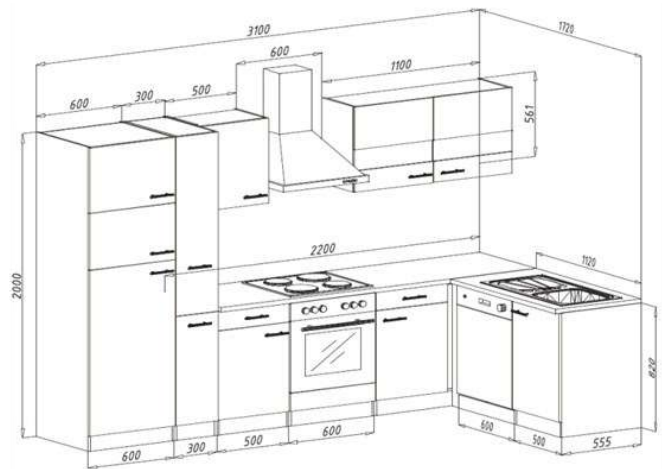

For more information call on 045 810 148

16. L-shape kitchen 280x172cm

€ 4,200.00

Kitchen consists of:

- Stove cabinet including built-in stove set including glass ceramic hob with 2 circle and roasting zones
- Head-free sloping hood 60 cm suitable for exhaust and recirculation
- Built-in fridge/freezer
- Built-in dishwasher 60 cm with furniture door
- Built-in sink stainless steel
- Sink cabinet 50 cm
- 1 base cabinet 50 cm
- 1 corner base cabinet with drawer, usable area ~100 cm
- 3 wall cupboards
- Worktop: 38 mm thick in Artisan Oak look
- 2 worktops 220 cm and 110 cm long
- Ergonomic working height: 91.5 cm

For more information call on 045 810 148

17. L-shape kitchen 290x200cm

€ 4,200.00

Kitchen consists of:

- Built-in cooker set including glass ceramic hob with 2 circular and roasting zones
- Installation of a fridge / freezer combination
- Head-free angled hood 60 cm suitable for exhaust and recirculation air
- Built-in dishwasher 60 cm
- Built-in sink, stainless steel
- 2 worktops, 38 mm thick (1 x 200 cm, 2 x 140 cm)
- Ergonomic working height of 91 cm

For more information call on 045 810 148

18. L-shape kitchen 310x172cm

€ 3,600.00

Kitchen consists of:

- Built-in cooker set including glass ceramic hob
- 4 **** built-in fridge-freezer combination
- Head-free sloping hood 60 cm, suitable for exhaust and recirculation
- Built-in dishwasher 60 cm partially integrated
- Built-in sink stainless steel
- 2 worktops (1 x 112 cm, 1 x 220 cm) oak Sonoma rough sawn replica, 28 mm thick
- Bar handles made of metal - stainless steel look