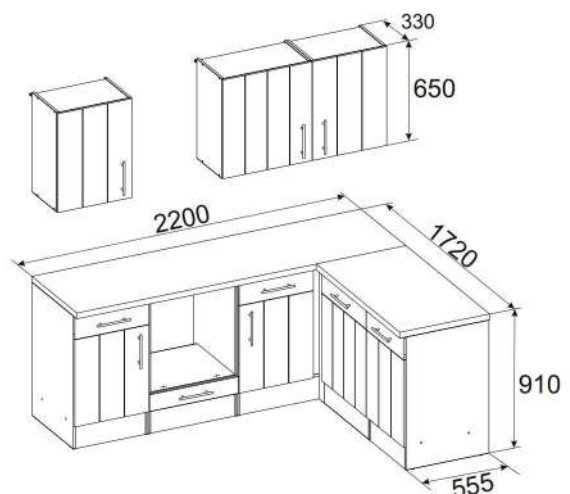

Email: info@eco-build.ie

www.eco-build.ie

For more information call on 045 810 148

1. L-shape Country kitchen 220x172cm € 3,000.00

Kitchen consists of:

- Conventional built-in oven including glass ceramic hob
- Built-in dishwasher 60 cm with display
- Built-in sink standard 8x4 stainless steel with waste and overflow fittings
- Extractor hood 60 cm glass, suitable for exhaust air and circulating air
- 1 base cabinet with drawer 50 cm & 1 sink cabinet 50 cm
- 1 oven cabinet 60 cm with flap door for baking tray
- 1 niche with decorative panel for the dishwasher 60 cm
- 1 corner base cabinet 110 cm & 1 wall cabinet 50 cm & 1 hanging cabinet 110 cm
- 2 Wild oak worktop (replica), with cut-outs, 38 mm thick
- Ergonomic working height of 90 cm
- Front and body larch white (matt)
- Metal handles - stainless steel look

For more information call on 045 810 148

2. L-shape kitchen 220x172cm

€ 3,400.00

Kitchen consists of:

- Stove cabinet including built-in stove set incl. glass ceramic hob with 2 circle and roasting zones
- Head-free sloping hood 60 cm suitable for exhaust and recirculation
- Built-in dishwasher 60 cm with furniture door
- Built-in sink stainless steel
- Sink cabinet 50 cm
- 1 base cabinet 50 cm
- 1 corner base cabinet with drawer, usable area approx. 100 cm
- 3 wall cupboards
- Worktop: 38 mm thick in Artisan Oak look
- 2 worktops 220 cm and 110 cm long
- Ergonomic working height: 91.5 cm