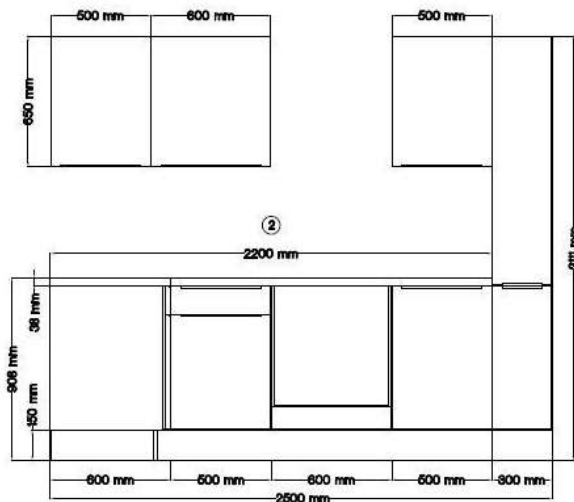

For more information call on 045 810 148

5. L-shape kitchen 250x172cm

€ 3,600.00

Kitchen consists of:

- Stove cabinet including built-in stove set incl. glass ceramic hob with 2 circle and roasting zones
- Head-free sloping hood 60 cm
- Built-in dishwasher 60 cm with furniture door
- Built-in sink stainless steel
- Sink cabinet 50 cm
- 1 base cabinet 50 cm
- 1 corner base cabinet with drawer
- 3 wall cupboards
- Worktop: 38 mm thick in Artisan Oak look
- 2 worktops 220 cm and 110 cm long
- Ergonomic working height: 91.5 cm