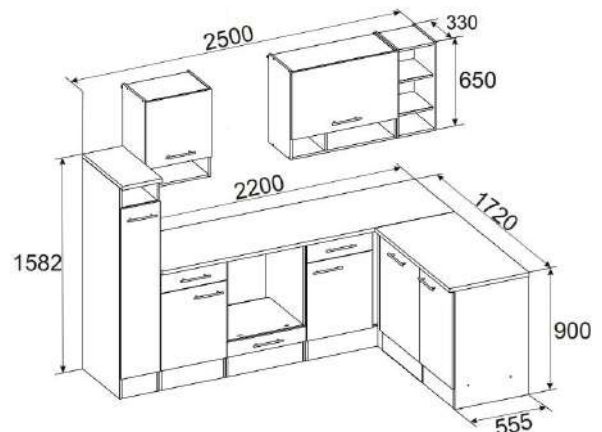

For more information call on 045 810 148

5. L-shape kitchen 250x172cm

€ 3,600.00

Kitchen consists of:

- Stove cabinet including built-in stove set incl. glass ceramic hob with 2 circle and roasting zones
- Head-free sloping hood 60 cm
- Built-in dishwasher 60 cm with furniture door
- Built-in sink stainless steel
- Sink cabinet 50 cm
- 1 base cabinet 50 cm
- 1 corner base cabinet with drawer
- 3 wall cupboards
- Worktop: 38 mm thick in Artisan Oak look
- 2 worktops 220 cm and 110 cm long
- Ergonomic working height: 91.5 cm

For more information call on 045 810 148

6. Corner Country kitchen 250x172cm € 3,050.00

Kitchen consists of:

- Built-in cooker set including glass ceramic hob , energy efficiency class A, stainless steel
- Head-free sloping hood 60 cm, exhaust air and circulating air possible
- Built-in sink stainless steel
- Fully integrated built-in dishwasher 60 cm
- 1 base cabinet with drawer 50 cm & 1 hanging area 30 cm
- 1 oven cabinet 60 cm with flap door for baking tray
- 1 niche 60 cm with decorative cover for dishwasher
- 1 sink cabinet 50 cm & 1 wall cabinet 50 cm
- 1 wall cabinet 80 cm with lift function
- 1 corner base cabinet 110 cm & 1 apothecary cabinet 30 cm
- 2 worktops, wild oak imitation, with cut-outs, 28 mm thick
- Ergonomic working height of 90 cm
- Metal handles - stainless steel look

For more information call on 045 810 148

7. L-shaped kitchen 260x200cm € 3,900.00

Kitchen consists of:

- Built-in cooker set including glass ceramic hob with 2 circular and roasting zones
- Installation of a fridge / freezer combination
- Head-free angled hood 60 cm suitable for exhaust and recirculation air
- Built-in dishwasher 60 cm
- Built-in sink, stainless steel, with tap hole and mixer
- 2 worktops, with cut-outs, 38 mm thick (1 x 200 cm, 2 x 140 cm)
- Ergonomic working height of 91 cm
- Metal handles - stainless steel look