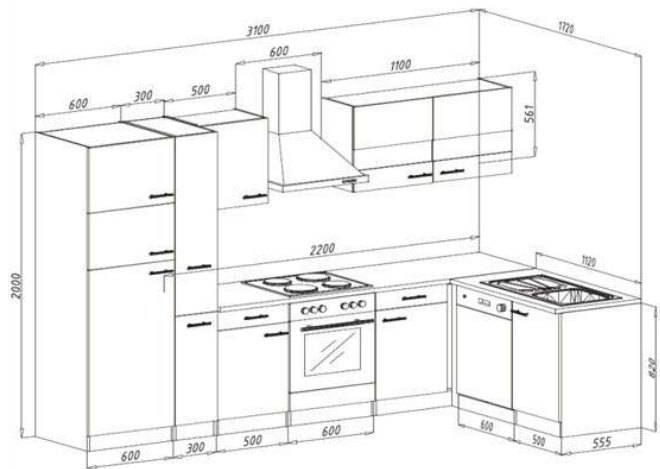

For more information call on 045 810 148

17. L-shape kitchen 290x200cm

€ 4,200.00

Kitchen consists of:

- Built-in cooker set including glass ceramic hob with 2 circular and roasting zones
- Installation of a fridge / freezer combination
- Head-free angled hood 60 cm suitable for exhaust and recirculation air
- Built-in dishwasher 60 cm
- Built-in sink, stainless steel
- 2 worktops, 38 mm thick (1 x 200 cm, 2 x 140 cm)
- Ergonomic working height of 91 cm

For more information call on 045 810 148

18. L-shape kitchen 310x172cm

€ 3,600.00

Kitchen consists of:

- Built-in cooker set including glass ceramic hob
- 4 **** built-in fridge-freezer combination
- Head-free sloping hood 60 cm, suitable for exhaust and recirculation
- Built-in dishwasher 60 cm partially integrated
- Built-in sink stainless steel
- 2 worktops (1 x 112 cm, 1 x 220 cm) oak Sonoma rough sawn replica, 28 mm thick
- Bar handles made of metal - stainless steel look

For more information call on 045 810 148

19. L-shape kitchen 310x172cm

€ 3,800.00

Kitchen consists of:

- Built-in cooker set including glass ceramic hob
- 4 **** built-in fridge-freezer combination
- Head-free sloping hood 60 cm, suitable for exhaust and recirculation
- Built-in dishwasher 60 cm partially integrated
- Built-in sink stainless steel
- 2 worktops (1 x 112 cm, 1 x 220 cm) Butcher reproduction walnut, 28 mm thick
- Bar handles made of metal - stainless steel look