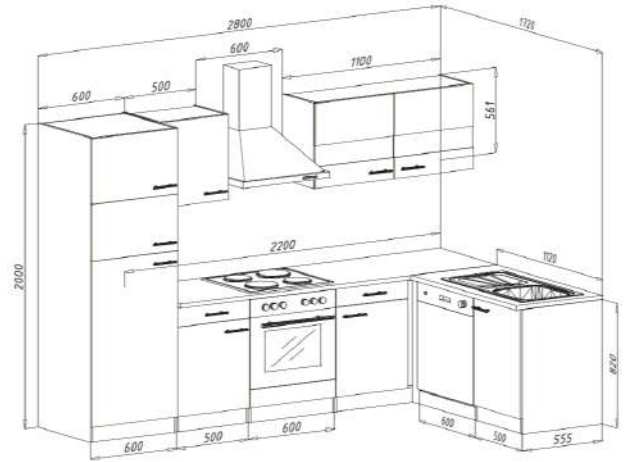

For more information call on 045 810 148

6. Corner Country kitchen 250x172cm € 3,050.00

Kitchen consists of:

- Built-in cooker set including glass ceramic hob , energy efficiency class A, stainless steel
- Head-free sloping hood 60 cm, exhaust air and circulating air possible
- Built-in sink stainless steel
- Fully integrated built-in dishwasher 60 cm
- 1 base cabinet with drawer 50 cm & 1 hanging area 30 cm
- 1 oven cabinet 60 cm with flap door for baking tray
- 1 niche 60 cm with decorative cover for dishwasher
- 1 sink cabinet 50 cm & 1 wall cabinet 50 cm
- 1 wall cabinet 80 cm with lift function
- 1 corner base cabinet 110 cm & 1 apothecary cabinet 30 cm
- 2 worktops, wild oak imitation, with cut-outs, 28 mm thick
- Ergonomic working height of 90 cm
- Metal handles - stainless steel look

For more information call on 045 810 148

7. L-shaped kitchen 260x200cm € 3,900.00

Kitchen consists of:

- Built-in cooker set including glass ceramic hob with 2 circular and roasting zones
- Installation of a fridge / freezer combination
- Head-free angled hood 60 cm suitable for exhaust and recirculation air
- Built-in dishwasher 60 cm
- Built-in sink, stainless steel, with tap hole and mixer
- 2 worktops, with cut-outs, 38 mm thick (1 x 200 cm, 2 x 140 cm)
- Ergonomic working height of 91 cm
- Metal handles - stainless steel look

For more information call on 045 810 148

More available colour options:

For more information call on 045 810 148

8. L-shape kitchen 280x172cm € 3,350.00

Kitchen consists of:

- Built-in cooker set including glass ceramic hob
- 4 **** built-in fridge-freezer combination
- Head-free sloping hood 60 cm, suitable for exhaust and recirculation
- Built-in dishwasher 60 cm partially integrated
- Built-in sink stainless steel
- 2 worktops (1 x 112 cm, 1 x 220 cm) 28 mm thick
- Bar handles made of metal - stainless steel look