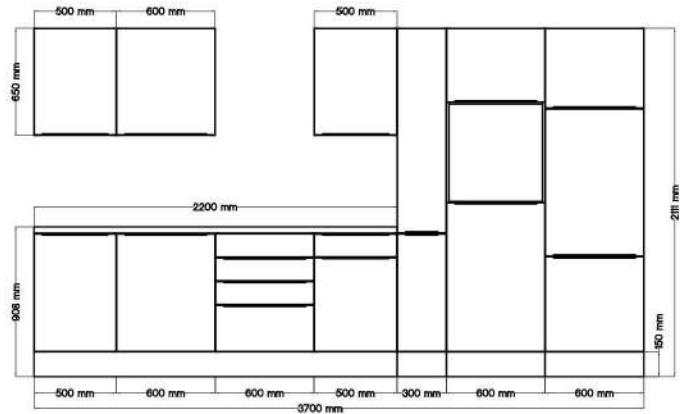

For more information call on 045 810 148

24. Fitted kitchen 370cm

€ 4,500.00