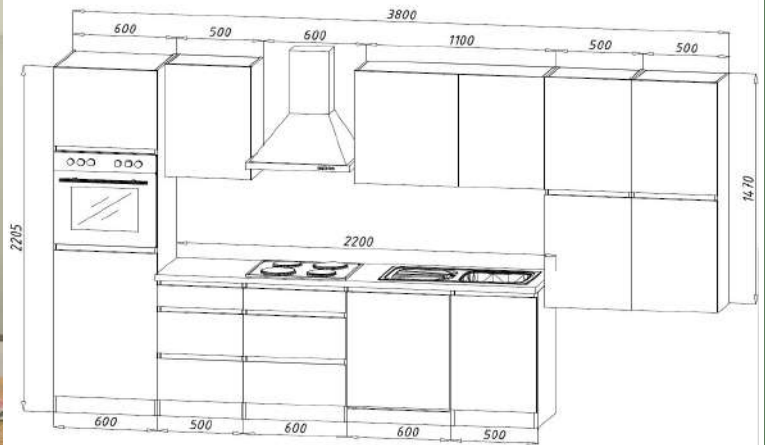

For more information call on 045 810 148

More available colour options:

For more information call on 045 810 148

23. Fitted kitchen 370cm

€ 3,800.00

Kitchen consists of:

- Built-in oven self-sufficient
- 4 * Built-in fridge-freezer
- Chimney hood 60 cm, suitable for exhaust and circulating air
- Frameless glass ceramic hob
- Built-in sink, stainless steel sink
- Built-in dishwasher, partially integrated 60 cm
- Built-in microwave
- 1 worktop in York oak imitation, with cut-outs, 28 mm thick
- Bar handles made of metal - stainless steel look
- Ergonomic working height: 90 cm

For more information call on 045 810 148

24. Fitted kitchen 370cm

€ 4,500.00

Kitchen consists of:

- Self-sufficient oven and self-sufficient glass ceramic hob
- Head-free sloping hood 60 cm suitable for exhaust and recirculation
- Built-in dishwasher 60 cm with furniture door
- Built-in sink stainless steel
- Tall cupboards for oven and fridge
- Sink cabinet 50 cm
- 1 hob base cabinet with drawers 60 cm
- 1 base cabinet with drawer 50 cm
- 3 wall cupboards
- Worktop: 38 mm thick in Artisan Oak look
- Ergonomic working height: 91.5 cm

For more information call on 045 810 148

25. Fitted kitchen 380cm

€ 3,900.00

Kitchen consists of:

- Self-sufficient built-in oven, energy efficiency class A
- Self-sufficient glass ceramic hob, frameless with touch sensor
- Head-free extractor hood 60 cm suitable for exhaust and recirculation
- Built-in refrigerator including 4* freezer compartment
- Fully integrated dishwasher 60 cm
- Built-in sink stainless steel
- 1 base cabinet with drawer 50 cm
- 1 tall cabinet for refrigerator and oven 60 cm
- 2 side cabinets 50 cm, 147 cm total height
- 1 hob base unit 60 cm & 1 sink cabinet 50 cm
- 1 niche 60 cm for dishwasher
- 1 wall cabinet 50 cm, with a height of 72 cm
- 1 hanging cabinet 110 cm, with a height of 72 cm
- 1 worktop, with cut-outs, 38 mm thick
- Ergonomic working height of 91 cm