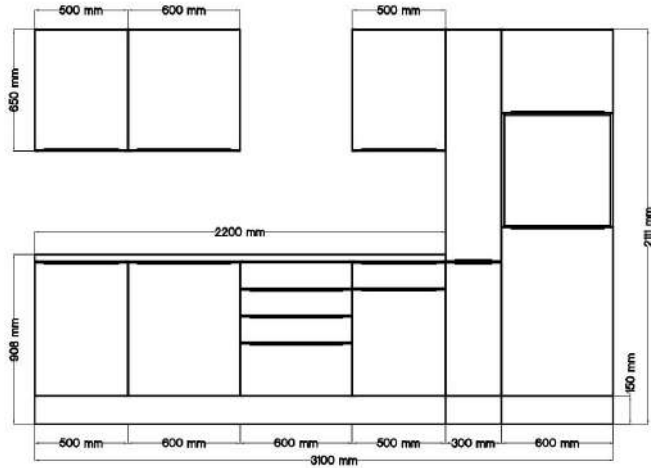

For more information call on 045 810 148

17. Fitted kitchen 310cm

€ 4,100.00