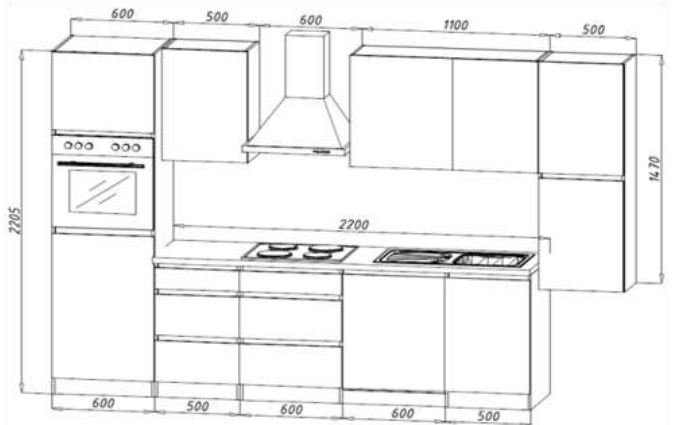

For more information call on 045 810 148

18. Fitted kitchen 320cm

€ 3,400.00

Kitchen consists of:

- 4* built-in refrigerator including freezer compartment 122.5 cm
- Conventional built-in oven, self-sufficient, energy efficiency class A, stainless steel
- Frameless glass ceramic hob, self-sufficient 78 cm
- Built-in dishwasher 60 cm with display
- Built-in sink standard 8x4 stainless steel
- Head-free sloping hood 60 cm glass
- Individual adjustable oven / refrigerator block unit, consisting of
 - * 1 oven cabinet 60 cm
 - * 1 refrigerator cabinet 60 cm
 - * 1 worktop wild oak (replica) 120 cm
- 1 base cabinet for the 90 cm hob including 3 drawers
- 1 sink cabinet 50 cm & 1 niche with decorative panel for the dishwasher 60 cm
- 1 wall cabinet 90 cm
- 1 worktop 170 cm wild oak (replica), 38 mm
- Ergonomic working height of 90 cm

For more information call on 045 810 148

19. Handle-free kitchen 330cm € 3,700.00

Kitchen consists of:

- Self-sufficient built-in oven, energy efficiency class A.
- Self-sufficient glass ceramic hob, frameless with touch sensor
- Head-free extractor hood 60 cm suitable for exhaust and recirculation
- Built-in refrigerator including 4* freezer compartment
- Fully integrated dishwasher 60 cm
- Built-in sink stainless steel
- 1 base cabinet with drawer 50 cm & 1 tall cabinet for refrigerator and oven 60 cm
- 1 side cabinet 50 cm, 147 cm total height
- 1 hob base unit 60 cm, 1 sink cabinet 50 cm & 1 niche 60 cm for dishwasher
- 1 wall cabinet 50 cm, with a height of 72 cm
- 1 hanging cabinet 110 cm, with a height of 72 cm
- 1 worktop, with cut-outs, 38 mm thick
- Ergonomic working height of 91 cm