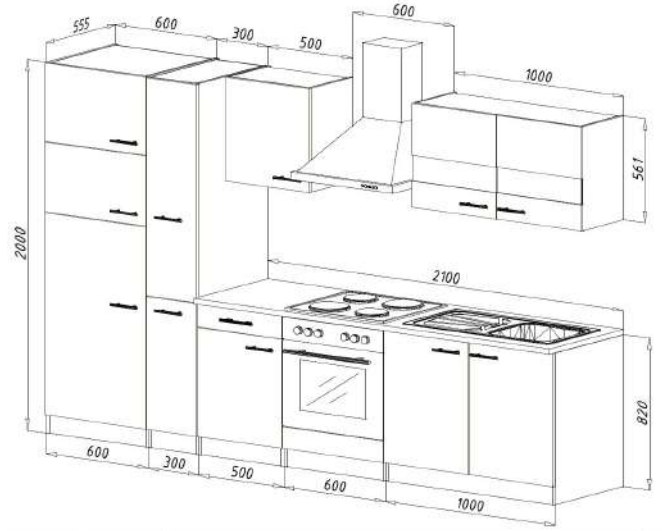

For more information call on 045 810 148

More available colour options:

For more information call on 045 810 148

2. Fitted kitchen 300cm

€ 2,800.00

Kitchen consists of:

- Building construction built-in oven self-sufficient
- Built-in refrigerator including 4* freezer compartment
- Chimney hood 60 cm, suitable for exhaust and circulating air
- Frameless glass ceramic hob
- Built-in sink, stainless steel sink
- 1 cabinet 60 cm for oven and refrigerator & 1 base cabinet with drawer 50 cm
- 1 base cabinet 60 cm for hob, 1 apothecary cabinet 30 cm & 1 sink cabinet 100 cm
- 1 wall cabinet 50 cm & 1 wall cabinet 100 cm
- 1 worktop, with cut-outs, 28 mm thick
- Bar handles made of metal - stainless steel look
- Ergonomic working height: 90 cm

For more information call on 045 810 148

3. Fitted kitchen 300cm

€ 3,000.00

Kitchen consists of:

- Built-in cooker set including glass ceramic hob
- 4* Built-in fridge-freezer combination 144 cm
- Head-free sloping hood 60 cm, suitable for exhaust and recirculation
- Built-in sink stainless steel
- 1 refrigerator cabinet 60 cm, 1 base cabinet with drawer 50 cm & 1 oven cabinet 60 cm
- 1 sink cabinet 100 cm
- 1 apothecary cabinet 30 cm
- 1 wall cabinet 50 cm
- 1 wall cupboard 100 cm with glass inserts in the doors
- 1 worktop oak Sonoma rough sawn replica, with cut-outs, 28 mm thick
- Bar handles made of metal - stainless steel look