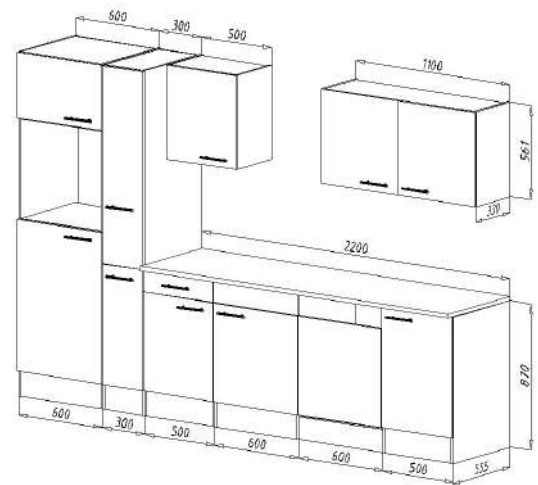

For more information call on 045 810 148

11. Built-in kitchen 310cm

€ 3,200.00