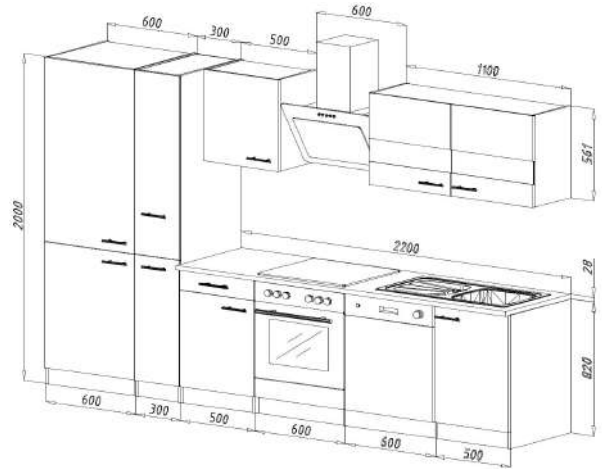

For more information call on 045 810 148

11. Built-in kitchen 310cm

€ 3,200.00

Kitchen consists of:

- Building construction built-in oven self-sufficient
- Built-in refrigerator including 4* freezer compartment
- Chimney hood 60 cm, suitable for exhaust & circulating air
- Frameless glass ceramic hob
- Built-in dishwasher 60 cm partially integrated
- Built-in sink, stainless steel sink
- 1 worktop in York oak imitation, 28 mm thick
- Bar handles made of metal - stainless steel look
- Ergonomic working height: 90 cm

For more information call on 045 810 148

12. Fitted kitchen 310cm

€ 3,500.00

Kitchen consists of:

- Built-in cooker set including glass ceramic hob
- Built-in fridge-freezer 178 cm
- Semi-integrated dishwasher 60 cm
- Head-free sloping hood 60 cm
- Built-in sink stainless steel
- 1 refrigerator cabinet 60 cm &
- 1 base cabinet with drawer 50 cm
- 1 oven cabinet 60 cm & 1 sink cabinet 50 cm
- 1 niche for dishwasher 60 cm
- 1 apothecary cabinet 30 cm & 1 wall cabinet 50 cm
- 1 wall cabinet 110 cm with glass inserts in the doors
- 1 worktop, concrete look, with cut-outs, 28 mm thick
- Bar handles made of metal - stainless steel look
- Working height: 84.8 cm