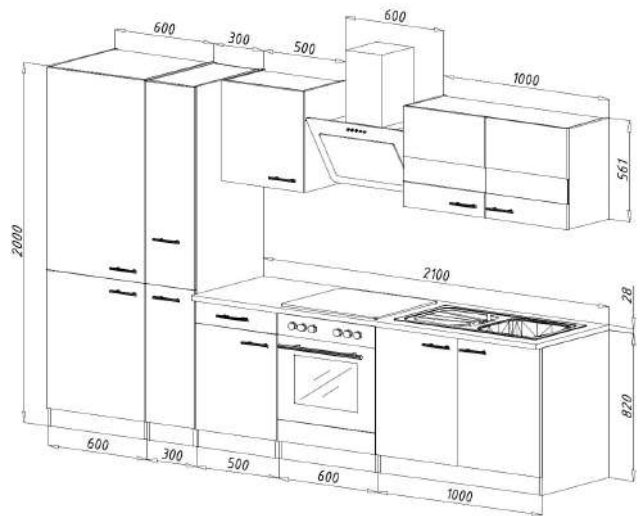

For more information call on 045 810 148

3. Fitted kitchen 300cm

€ 3,000.00

Kitchen consists of:

- Built-in cooker set including glass ceramic hob
- 4* Built-in fridge-freezer combination 144 cm
- Head-free sloping hood 60 cm, suitable for exhaust and recirculation
- Built-in sink stainless steel
- 1 refrigerator cabinet 60 cm, 1 base cabinet with drawer 50 cm & 1 oven cabinet 60 cm
- 1 sink cabinet 100 cm
- 1 apothecary cabinet 30 cm
- 1 wall cabinet 50 cm
- 1 wall cupboard 100 cm with glass inserts in the doors
- 1 worktop oak Sonoma rough sawn replica, with cut-outs, 28 mm thick
- Bar handles made of metal - stainless steel look

For more information call on 045 810 148

4. Fitted kitchen 300cm

€ 3,150.00

Kitchen consists of:

- Built-in cooker set including glass ceramic hob
- Built-in fridge-freezer 178 cm
- Head-free sloping hood 60 cm, suitable for exhaust and recirculation
- Built-in sink stainless steel
- 1 refrigerator cabinet 60 cm
- 1 base cabinet with drawer 50 cm
- 1 oven cabinet 60 cm & 1 sink cabinet 50 cm
- 1 apothecary cabinet & 1 wall cabinet 50 cm
- 1 wall cupboard 100 cm with glass inserts in the doors
- 1 worktop, concrete look, with cut-outs, 28 mm thick
- Bar handles made of metal - stainless steel look
- Working height: 84.8 cm