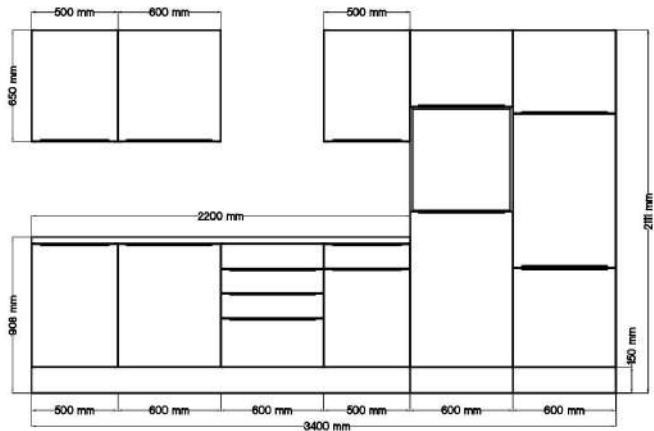

For more information call on 045 810 148

21. Fitted kitchen 340cm

€ 4,400.00