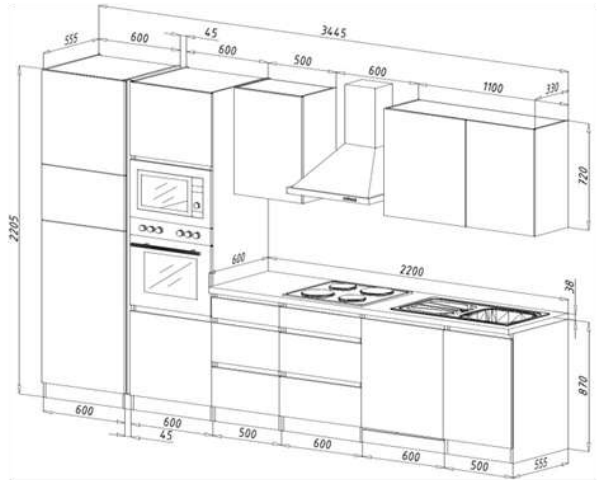

For more information call on 045 810 148

More available colour options:

For more information call on 045 810 148

20. Fitted kitchen 340cm

€ 3,600.00

Kitchen consists of:

- Building construction built-in oven self-sufficient
- 4* Built-in fridge-freezer
- Chimney hood 60 cm
- Frameless glass ceramic hob
- Built-in sink, stainless steel sink
- Built-in dishwasher, partially integrated 60 cm
- Built-in microwave
- 1 worktop in York oak imitation, 28 mm thick
- Bar handles made of metal - stainless steel look
- Ergonomic working height: 90 cm

For more information call on 045 810 148

21. Fitted kitchen 340cm

€ 4,400.00

Kitchen consists of:

- Self-sufficient oven and self-sufficient glass ceramic hob
- Head-free sloping hood 60 cm suitable for exhaust and recirculation
- Built-in dishwasher 60 cm with furniture door
- Built-in sink stainless steel
- Tall cupboards for oven and fridge
- Sink cabinet 50 cm
- 1 hob base cabinet with drawers 60 cm
- 1 base cabinet with drawer 50 cm
- 3 wall cupboards
- Worktop: 38 mm thick in Artisan Oak look
- Ergonomic working height: 91.5 cm

For more information call on 045 810 148

22. Handle-free kitchen 345cm € 4,100.00

Kitchen consists of:

- Self-sufficient built-in oven, energy efficiency class A
- Self-sufficient glass ceramic hob, frameless with touch sensor
- Head-free extractor hood 60 cm
- 4* Built-in fridge-freezer
- Fully integrated dishwasher 60 cm
- Microwave including grill
- Built-in sink stainless steel
- 1 base cabinet with drawer 50 cm & 1 tall cabinet for refrigerator
- 1 tall cupboard for microwave and oven 60 cm
- 1 hob base unit 60 cm & 1 sink cabinet 50 cm
- 1 niche 60 cm for dishwasher
- 1 wall cabinet 50 cm, with a height of 72 cm
- 1 hanging cabinet 110 cm, with a height of 72 cm
- 1 worktop, 38 mm thick
- Ergonomic working height of 91 cm