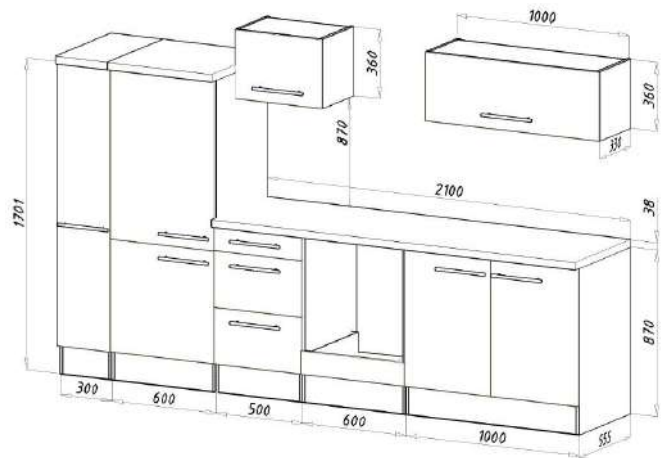

For more information call on 045 810 148

More available colour options:

For more information call on 045 810 148

7. Fitted kitchen 300cm

€ 3,400.00

Kitchen consists of:

- Built-in cooker set including glass ceramic hob with 2 circular and roasting zones
- Installation of a fridge / freezer combination
- Head-free angled hood 60 cm suitable for exhaust and recirculation air
- Built-in sink, stainless steel
- 1 built-in cabinet for fridge / freezer combination 60 cm
- 1 base cabinet with drawer 50 cm & 1 oven cabinet 60 cm
- 1 sink cabinet 100 cm & 1 apothecary cabinet 30 cm
- 1 wall cabinet 50 cm with lift door
- 1 wall cabinet 100 cm with lift door
- 1 worktop, with cut-outs, 38 mm thick
- Ergonomic working height of 91 cm
- Metal handles - stainless steel look

For more information call on 045 810 148

More available colour options:

For more information call on 045 810 148

8. Fitted kitchen 310cm

€ 3,150.00

Kitchen consists of:

- Built-in refrigerator including freezer compartment
- Built-in cooker set including glass ceramic hob, stainless steel
- Built-in sink standard 8x4 stainless steel
- Head-free sloping hood 60 cm, stainless steel, circulating air and exhaust air possible
- Semi-integrated dishwasher 60 cm
- 1 refrigerator enclosure 60 cm & 1 base cabinet with drawer 50 cm
- 1 oven cabinet 60 cm & 1 niche 60 cm with decorative cover for dishwasher
- 1 sink cabinet 50 cm, 1 apothecary cabinet 30 cm & 1 wall cabinet 50 cm
- 1 wall cupboard 110 cm with glass inserts in the doors
- 1 worktop butcher walnut imitation, with cut-outs, 28 mm thick
- Bar handles made of metal, stainless steel look