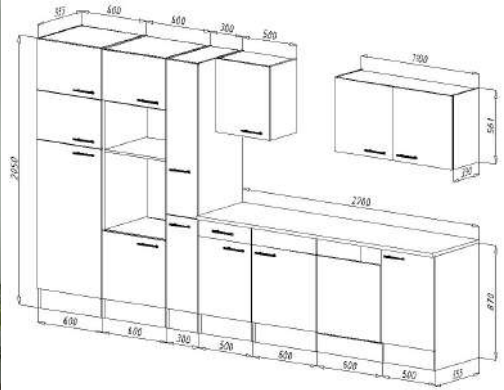

For more information call on 045 810 148

More available colour options:

For more information call on 045 810 148

23. Fitted kitchen 370cm

€ 3,800.00

Kitchen consists of:

- Built-in oven self-sufficient
- 4 * Built-in fridge-freezer
- Chimney hood 60 cm, suitable for exhaust and circulating air
- Frameless glass ceramic hob
- Built-in sink, stainless steel sink
- Built-in dishwasher, partially integrated 60 cm
- Built-in microwave
- 1 worktop in York oak imitation, with cut-outs, 28 mm thick
- Bar handles made of metal - stainless steel look
- Ergonomic working height: 90 cm

For more information call on 045 810 148

24. Fitted kitchen 370cm

€ 4,500.00

Kitchen consists of:

- Self-sufficient oven and self-sufficient glass ceramic hob
- Head-free sloping hood 60 cm suitable for exhaust and recirculation
- Built-in dishwasher 60 cm with furniture door
- Built-in sink stainless steel
- Tall cupboards for oven and fridge
- Sink cabinet 50 cm
- 1 hob base cabinet with drawers 60 cm
- 1 base cabinet with drawer 50 cm
- 3 wall cupboards
- Worktop: 38 mm thick in Artisan Oak look
- Ergonomic working height: 91.5 cm