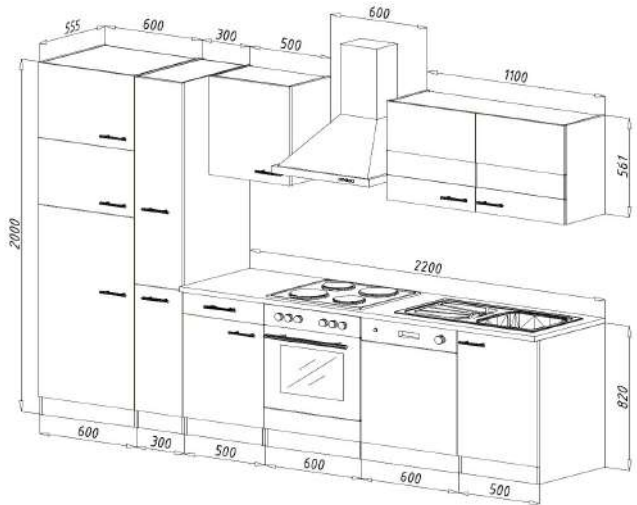

For more information call on 045 810 148

More available colour options:

For more information call on 045 810 148

9. Fitted kitchen 310cm

€ 3,300.00

Kitchen consists of:

- Built-in cooker set including glass ceramic hob
- 4 * Built-in fridge-freezer combination 144 cm
- Semi-integrated dishwasher 60 cm
- Head-free sloping hood 60 cm, suitable for exhaust and recirculation
- Built-in sink stainless steel
- 1 refrigerator cabinet 60 cm & 1 base cabinet with drawer 50 cm
- 1 oven cabinet 60 cm & 1 sink cabinet 50 cm
- 1 niche for dishwasher 60 cm & 1 apothecary cabinet 30 cm
- 1 wall cabinet 50 cm & 1 wall cabinet 110 cm with glass inserts in the doors
- 1 worktop oak Sonoma rough sawn replica, with cut-outs, 28 mm thick
- Bar handles made of metal - stainless steel look

For more information call on 045 810 148

10. Built-in kitchen 310cm

€ 3,300.00

Kitchen consists of:

- Built-in cooker set including glass ceramic hob, energy efficiency class A, stainless steel
- Head-free sloping hood 60 cm, exhaust air and circulating air possible
- Built-in refrigerator including 4* freezer compartment
- Built-in sink stainless steel
- Fully integrated built-in dishwasher 60 cm
- 1 base cabinet with drawer 50 cm & 1 refrigerator cabinet 60 cm
- 1 apothecary cabinet 30 cm & 1 oven cabinet 60 cm with flap door for baking tray
- 1 niche 60 cm with decorative cover for dishwasher
- 1 sink cabinet 50 cm & 1 wall cabinet 50 cm
- 1 wall cabinet 80 cm with lift function & 1 hanging area 30 cm
- 1 worktop, wild oak imitation, 28 mm thick
- Ergonomic working height of 90 cm
- Metal handles - stainless steel look