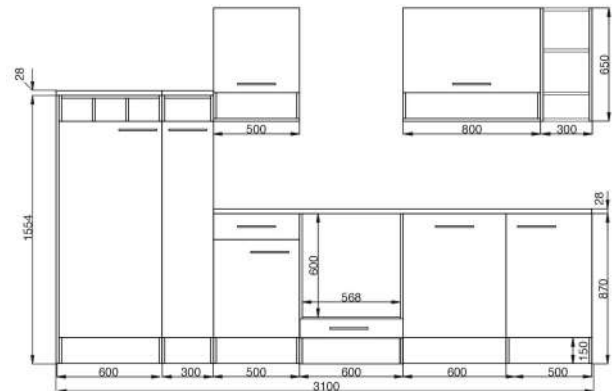

For more information call on 045 810 148

10. Built-in kitchen 310cm

€ 3,300.00

Kitchen consists of:

- Built-in cooker set including glass ceramic hob, energy efficiency class A, stainless steel
- Head-free sloping hood 60 cm, exhaust air and circulating air possible
- Built-in refrigerator including 4* freezer compartment
- Built-in sink stainless steel
- Fully integrated built-in dishwasher 60 cm
- 1 base cabinet with drawer 50 cm & 1 refrigerator cabinet 60 cm
- 1 apothecary cabinet 30 cm & 1 oven cabinet 60 cm with flap door for baking tray
- 1 niche 60 cm with decorative cover for dishwasher
- 1 sink cabinet 50 cm & 1 wall cabinet 50 cm
- 1 wall cabinet 80 cm with lift function & 1 hanging area 30 cm
- 1 worktop, wild oak imitation, 28 mm thick
- Ergonomic working height of 90 cm
- Metal handles - stainless steel look