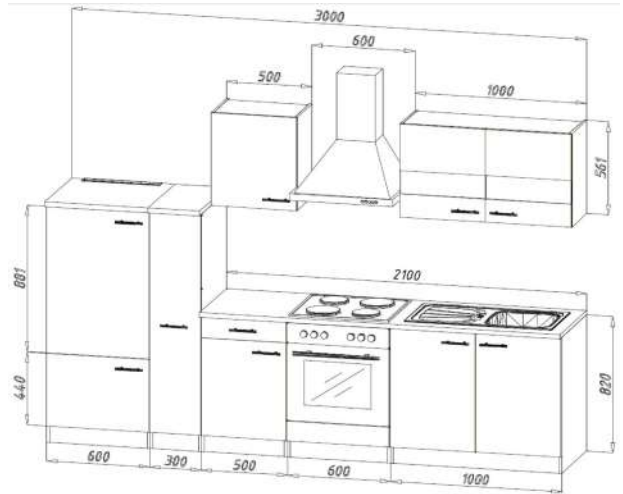

Email: info@eco-build.ie

www.eco-build.ie

For more information call on 045 810 148

1. Fitted kitchen 300cm

€ 2,800.00

Kitchen consists of:

- Built-in refrigerator including freezer compartment
- Built-in cooker set including glass ceramic hob, stainless steel
- Built-in sink standard 8x4 stainless steel with waste and over-flow fittings
- Head-free sloping hood 60 cm, stainless steel, circulating air and exhaust air possible
- 1 refrigerator enclosure 60 cm
- 1 base cabinet with drawer 50 cm
- 1 oven cabinet 60 cm, 1 sink cabinet 100 cm
- 1 apothecary cabinet 30 cm
- 1 wall cabinet 50 cm
- 1 wall cupboard 100 cm with glass inserts in the doors
- 1 worktop, with cut-outs, 28 mm thick
- Bar handles made of metal, stainless steel look

For more information call on 045 810 148

More available colour options:

For more information call on 045 810 148

2. Fitted kitchen 300cm

€ 2,800.00

Kitchen consists of:

- Building construction built-in oven self-sufficient
- Built-in refrigerator including 4* freezer compartment
- Chimney hood 60 cm, suitable for exhaust and circulating air
- Frameless glass ceramic hob
- Built-in sink, stainless steel sink
- 1 cabinet 60 cm for oven and refrigerator & 1 base cabinet with drawer 50 cm
- 1 base cabinet 60 cm for hob, 1 apothecary cabinet 30 cm & 1 sink cabinet 100 cm
- 1 wall cabinet 50 cm & 1 wall cabinet 100 cm
- 1 worktop, with cut-outs, 28 mm thick
- Bar handles made of metal - stainless steel look
- Ergonomic working height: 90 cm