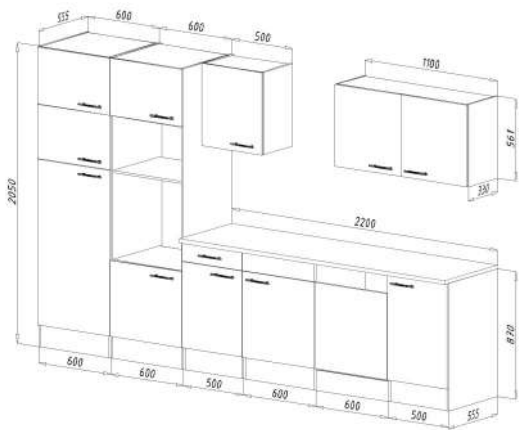

For more information call on 045 810 148

More available colour options:

For more information call on 045 810 148

20. Fitted kitchen 340cm

€ 3,600.00

Kitchen consists of:

- Building construction built-in oven self-sufficient
- 4* Built-in fridge-freezer
- Chimney hood 60 cm
- Frameless glass ceramic hob
- Built-in sink, stainless steel sink
- Built-in dishwasher, partially integrated 60 cm
- Built-in microwave
- 1 worktop in York oak imitation, 28 mm thick
- Bar handles made of metal - stainless steel look
- Ergonomic working height: 90 cm

For more information call on 045 810 148

21. Fitted kitchen 340cm

€ 4,400.00

Kitchen consists of:

- Self-sufficient oven and self-sufficient glass ceramic hob
- Head-free sloping hood 60 cm suitable for exhaust and recirculation
- Built-in dishwasher 60 cm with furniture door
- Built-in sink stainless steel
- Tall cupboards for oven and fridge
- Sink cabinet 50 cm
- 1 hob base cabinet with drawers 60 cm
- 1 base cabinet with drawer 50 cm
- 3 wall cupboards
- Worktop: 38 mm thick in Artisan Oak look
- Ergonomic working height: 91.5 cm