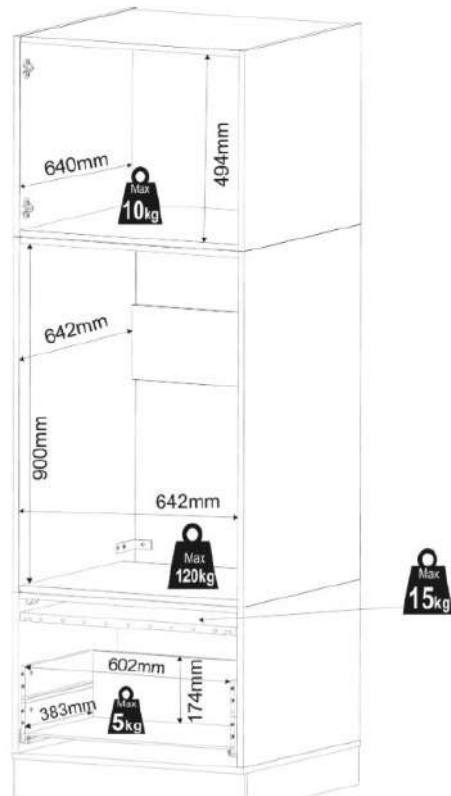

For more information call on 045 810 148

31. Laundry cabinet, 67cm

€ 950.00