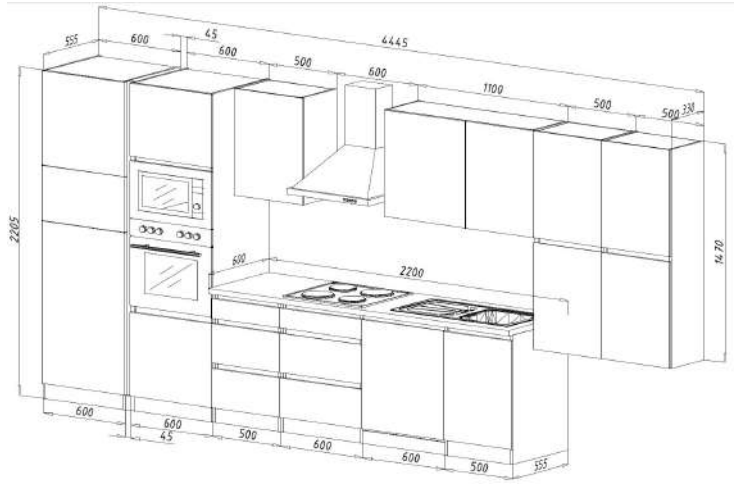

For more information call on 045 810 148

27. Handle-less kitchen 445 cm € 4,600.00