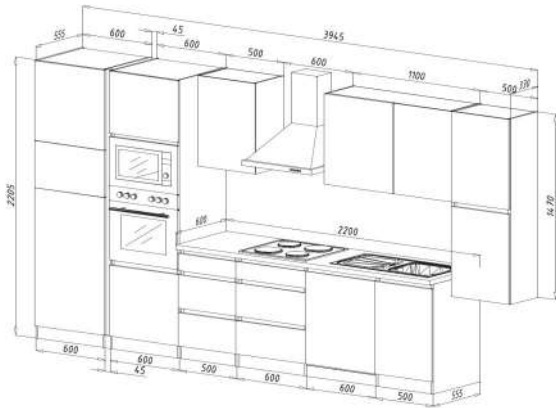

For more information call on 045 810 148

25. Fitted kitchen 380cm

€ 3,900.00

Kitchen consists of:

- Self-sufficient built-in oven, energy efficiency class A
- Self-sufficient glass ceramic hob, frameless with touch sensor
- Head-free extractor hood 60 cm suitable for exhaust and recirculation
- Built-in refrigerator including 4* freezer compartment
- Fully integrated dishwasher 60 cm
- Built-in sink stainless steel
- 1 base cabinet with drawer 50 cm
- 1 tall cabinet for refrigerator and oven 60 cm
- 2 side cabinets 50 cm, 147 cm total height
- 1 hob base unit 60 cm & 1 sink cabinet 50 cm
- 1 niche 60 cm for dishwasher
- 1 wall cabinet 50 cm, with a height of 72 cm
- 1 hanging cabinet 110 cm, with a height of 72 cm
- 1 worktop, with cut-outs, 38 mm thick
- Ergonomic working height of 91 cm

For more information call on 045 810 148

More available colour options:

For more information call on 045 810 148

26. Handle-less kitchen 395cm

€ 4,300.00

Kitchen consists of:

- Self-sufficient built-in oven, energy efficiency class A
- Self-sufficient glass ceramic hob, frameless with touch sensor
- Head-free extractor hood 60 cm suitable for exhaust and recirculation
- 4* Built-in fridge-freezer
- Fully integrated dishwasher 60 cm
- Microwave including grill
- Built-in sink stainless steel
- 1 base cabinet with drawer 50 cm
- 1 side cabinet 50 cm, total height 147 cm
- 1 tall cabinet for refrigerator
- 1 tall cupboard for microwave and oven 60 cm
- 1 hob base unit 60 cm & 1 sink cabinet 50 cm
- 1 niche 60 cm for dishwasher
- 1 wall cabinet 50 cm, with a height of 72 cm
- 1 hanging cabinet 110 cm, with a height of 72 cm
- 1 worktop with cut-outs, 38 mm thick
- Ergonomic working height of 91 cm