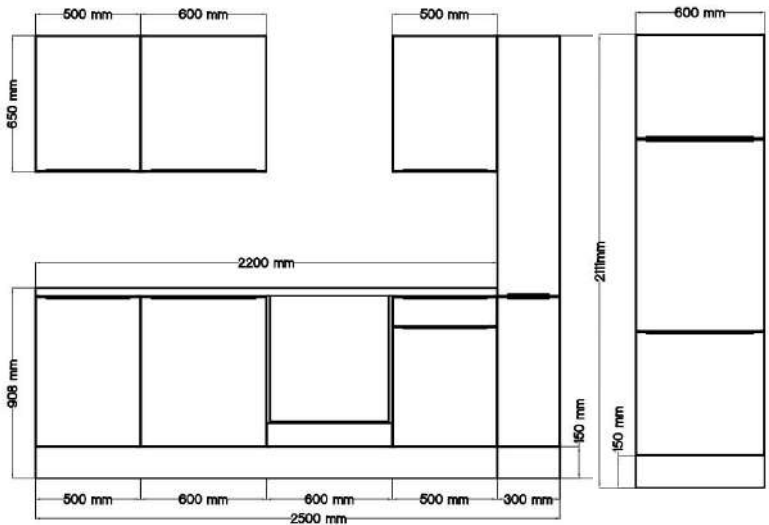

For more information call on 045 810 148

More available colour options:

For more information call on 045 810 148

15. Country kitchen 310cm

€ 3,550.00

Kitchen consists of:

- 4* built-in refrigerator including freezer compartment 122.5 cm
- Conventional built-in oven including glass ceramic hob
- Built-in dishwasher 60 cm with display
- Built-in sink standard 8x4 stainless steel
- Extractor hood 60 cm glass, suitable for exhaust air and circulating air
- 1 refrigerator enclosure 60 cm & 1 base cabinet with drawer 50 cm
- 1 sink cabinet 50 cm & 1 apothecary cabinet 30 cm
- 1 oven cabinet 60 cm with flap door for baking tray
- 1 niche with decorative panel for the dishwasher 60 cm
- 1 wall cabinet 50 cm & 1 hanging cabinet 110 cm
- 1 worktop wild oak (replica), with cut-outs, 38 mm thick
- Ergonomic working height of 90 cm
- Front and body larch white (matt)
- Metal handles - stainless steel look

For more information call on 045 810 148

16. Fitted kitchen 310cm

€ 4,000.00

Kitchen consists of:

- Stove cabinet including built-in stove set including glass ceramic hob with 2 circle and roasting zones
- Head-free sloping hood 60 cm suitable for exhaust and recirculation
- Fridge/freezer combination
- Built-in dishwasher 60 cm with furniture door
- Built-in sink stainless steel
- Extractor hood
- Sink cabinet 50 cm
- 1 base cabinet 50 cm
- 3 wall cupboards
- Apothecary cabinet
- Worktop: 38 mm thick in Artisan Oak look
- Ergonomic working height: 91.5 cm