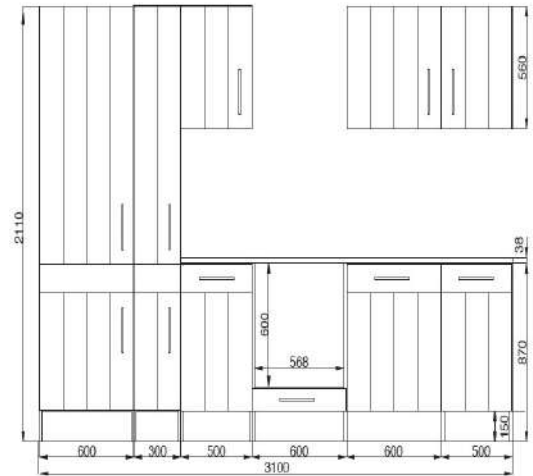

For more information call on 045 810 148

More available colour options:

For more information call on 045 810 148

15. Country kitchen 310cm

€ 3,550.00

Kitchen consists of:

- 4* built-in refrigerator including freezer compartment 122.5 cm
- Conventional built-in oven including glass ceramic hob
- Built-in dishwasher 60 cm with display
- Built-in sink standard 8x4 stainless steel
- Extractor hood 60 cm glass, suitable for exhaust air and circulating air
- 1 refrigerator enclosure 60 cm & 1 base cabinet with drawer 50 cm
- 1 sink cabinet 50 cm & 1 apothecary cabinet 30 cm
- 1 oven cabinet 60 cm with flap door for baking tray
- 1 niche with decorative panel for the dishwasher 60 cm
- 1 wall cabinet 50 cm & 1 hanging cabinet 110 cm
- 1 worktop wild oak (replica), with cut-outs, 38 mm thick
- Ergonomic working height of 90 cm
- Front and body larch white (matt)
- Metal handles - stainless steel look

For more information call on 045 810 148

16. Fitted kitchen 310cm

€ 4,000.00

Kitchen consists of:

- Stove cabinet including built-in stove set including glass ceramic hob with 2 circle and roasting zones
- Head-free sloping hood 60 cm suitable for exhaust and recirculation
- Fridge/freezer combination
- Built-in dishwasher 60 cm with furniture door
- Built-in sink stainless steel
- Extractor hood
- Sink cabinet 50 cm
- 1 base cabinet 50 cm
- 3 wall cupboards
- Apothecary cabinet
- Worktop: 38 mm thick in Artisan Oak look
- Ergonomic working height: 91.5 cm