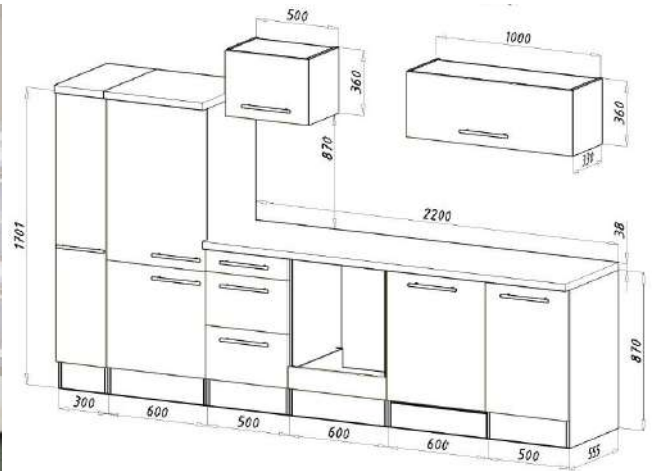

For more information call on 045 810 148

14. Handle-less fitted kitchen 310cm € 3,900.00