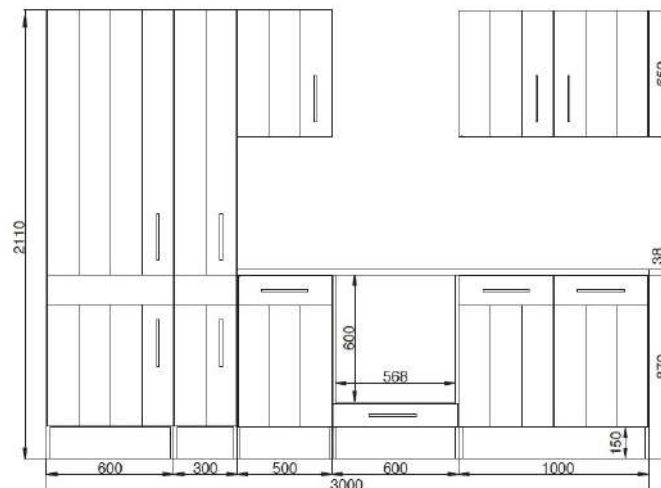

For more information call on 045 810 148

5. Country kitchen 300cm

€ 3,150.00

Kitchen consists of:

- 4 * built-in refrigerator including freezer compartment 122.5 cm
- Conventional built-in oven including glass ceramic hob
- Built-in sink standard 8x4 stainless steel
- Extractor hood 60 cm glass, suitable for exhaust air and circulating air
- 1 refrigerator enclosure 60 cm & 1 base cabinet with drawer 50 cm
- 1 sink cabinet 100 cm
- 1 oven cabinet 60 cm with flap door for baking tray
- 1 wall cabinet 50 cm
- 1 apothecary cabinet 30 cm
- 1 wall cabinet 100 cm
- 1 worktop wild oak (replica), with cut-outs, 38 mm thick
- Ergonomic working height of 90 cm
- Front and body larch white (matt)
- Metal handles - stainless steel look