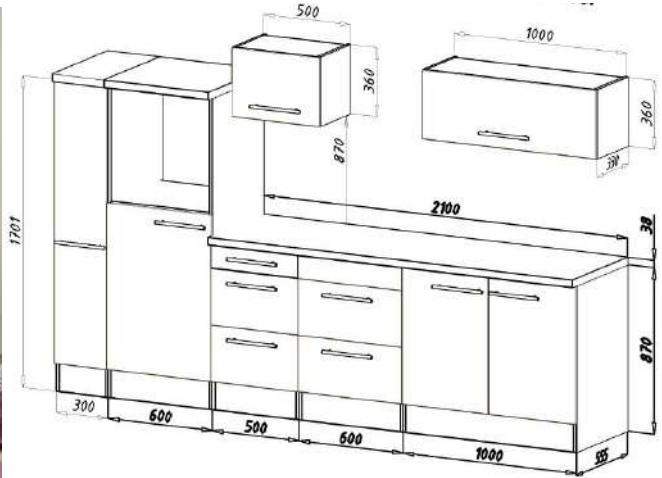

For more information call on 045 810 148

6. Fitted kitchen 300cm

€ 3,300.00