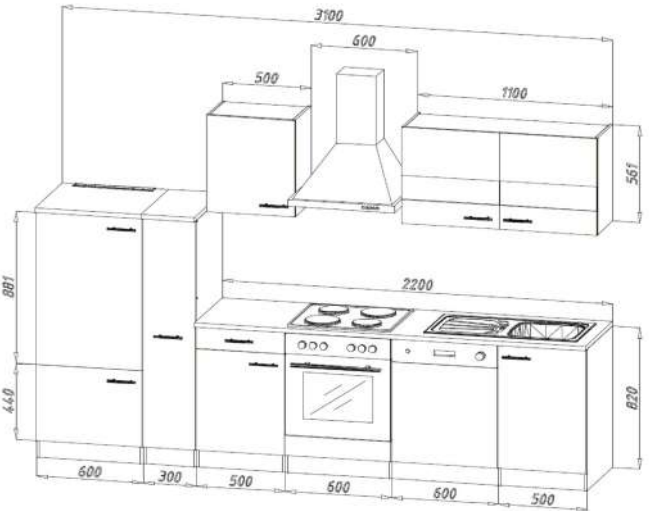

For more information call on 045 810 148

More available colour options:

For more information call on 045 810 148

8. Fitted kitchen 310cm

€ 3,150.00

Kitchen consists of:

- Built-in refrigerator including freezer compartment
- Built-in cooker set including glass ceramic hob, stainless steel
- Built-in sink standard 8x4 stainless steel
- Head-free sloping hood 60 cm, stainless steel, circulating air and exhaust air possible
- Semi-integrated dishwasher 60 cm
- 1 refrigerator enclosure 60 cm & 1 base cabinet with drawer 50 cm
- 1 oven cabinet 60 cm & 1 niche 60 cm with decorative cover for dishwasher
- 1 sink cabinet 50 cm, 1 apothecary cabinet 30 cm & 1 wall cabinet 50 cm
- 1 wall cupboard 110 cm with glass inserts in the doors
- 1 worktop butcher walnut imitation, with cut-outs, 28 mm thick
- Bar handles made of metal, stainless steel look

For more information call on 045 810 148

More available colour options:

For more information call on 045 810 148

9. Fitted kitchen 310cm

€ 3,300.00

Kitchen consists of:

- Built-in cooker set including glass ceramic hob
- 4 * Built-in fridge-freezer combination 144 cm
- Semi-integrated dishwasher 60 cm
- Head-free sloping hood 60 cm, suitable for exhaust and recirculation
- Built-in sink stainless steel
- 1 refrigerator cabinet 60 cm & 1 base cabinet with drawer 50 cm
- 1 oven cabinet 60 cm & 1 sink cabinet 50 cm
- 1 niche for dishwasher 60 cm & 1 apothecary cabinet 30 cm
- 1 wall cabinet 50 cm & 1 wall cabinet 110 cm with glass inserts in the doors
- 1 worktop oak Sonoma rough sawn replica, with cut-outs, 28 mm thick
- Bar handles made of metal - stainless steel look