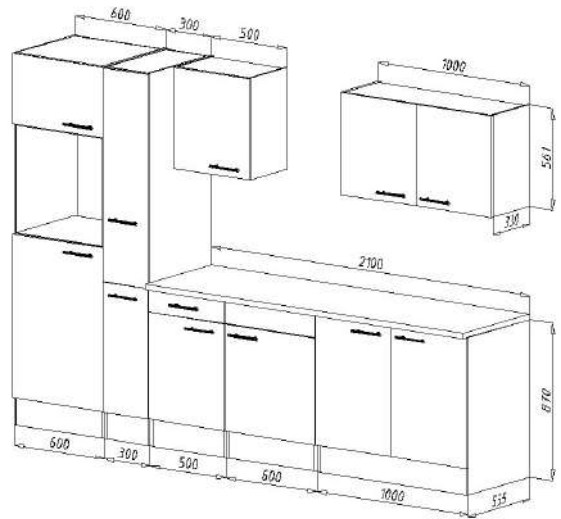

For more information call on 045 810 148

More available colour options:

For more information call on 045 810 148

2. Fitted kitchen 300cm

€ 2,800.00

Kitchen consists of:

- Building construction built-in oven self-sufficient
- Built-in refrigerator including 4* freezer compartment
- Chimney hood 60 cm, suitable for exhaust and circulating air
- Frameless glass ceramic hob
- Built-in sink, stainless steel sink
- 1 cabinet 60 cm for oven and refrigerator & 1 base cabinet with drawer 50 cm
- 1 base cabinet 60 cm for hob, 1 apothecary cabinet 30 cm & 1 sink cabinet 100 cm
- 1 wall cabinet 50 cm & 1 wall cabinet 100 cm
- 1 worktop, with cut-outs, 28 mm thick
- Bar handles made of metal - stainless steel look
- Ergonomic working height: 90 cm