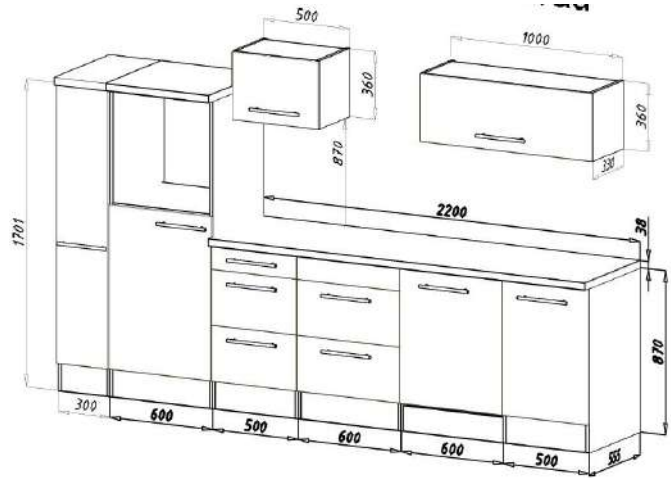

For more information call on 045 810 148

12. Fitted kitchen 310cm

€ 3,500.00

Kitchen consists of:

- Built-in cooker set including glass ceramic hob
- Built-in fridge-freezer 178 cm
- Semi-integrated dishwasher 60 cm
- Head-free sloping hood 60 cm
- Built-in sink stainless steel
- 1 refrigerator cabinet 60 cm &
- 1 base cabinet with drawer 50 cm
- 1 oven cabinet 60 cm & 1 sink cabinet 50 cm
- 1 niche for dishwasher 60 cm
- 1 apothecary cabinet 30 cm & 1 wall cabinet 50 cm
- 1 wall cabinet 110 cm with glass inserts in the doors
- 1 worktop, concrete look, with cut-outs, 28 mm thick
- Bar handles made of metal - stainless steel look
- Working height: 84.8 cm

For more information call on 045 810 148

13. Handle-less fitted kitchen 310cm € 3,800.00

Kitchen consists of:

- Self-sufficient built-in oven, energy efficiency class A
- Self-sufficient glass ceramic hob, frameless with touch sensor
- Head-free extractor hood 60 cm suitable for exhaust and recirculation
- Built-in refrigerator including 4* freezer compartment
- Fully integrated dishwasher 60 cm
- Built-in sink stainless steel
- 1 base cabinet with drawer 50 cm & 1 apothecary cabinet 30 cm
- 1 tall cabinet for refrigerator and oven 60 cm
- 1 hob base unit 60 cm & 1 sink cabinet 50 cm
- 1 niche 60 cm for dishwasher & 1 wall cabinet 50 cm with lift door
- 1 hanging cabinet 110 cm with lift door
- 1 worktop, with cut-outs, 38 mm thick
- Metal handles - stainless steel look
- Ergonomic working height of 91 cm