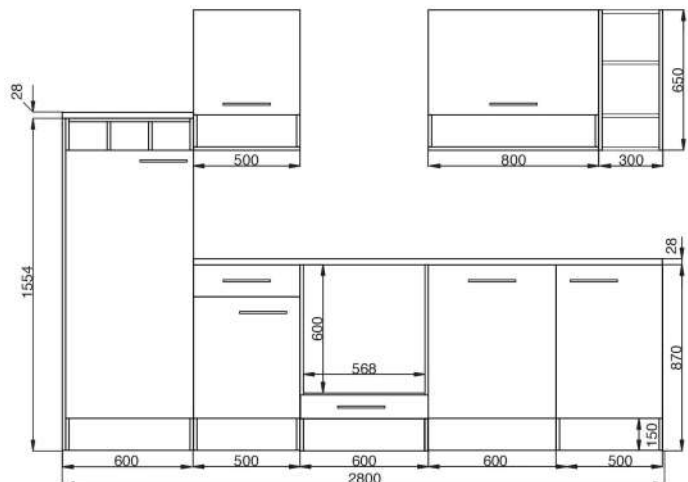

For more information call on 045 810 148

More available colour options:

For more information call on 045 810 148

56. Fitted kitchen 280cm

€ 3,150.00

Kitchen consists of:

- Built-in cooker set including glass ceramic hob, energy efficiency class A, stainless steel
- Headless sloping hood 60 cm, glass
- Built-in refrigerator incl. 4 * freezer compartment
- Built-in sink, stainless steel, with tap hole and mixer
- Fully integrated built-in dishwasher 60 cm, energy efficiency class A ++
- 1 base cabinet with drawer 50 cm & 1 refrigerator cabinet 60 cm
- 1 oven cabinet 60 cm with flap door for baking tray
- 1 niche 60 cm with decorative cover for dishwasher
- 1 sink cabinet 50 cm, 1 wall cabinet 50 cm & 1 wall cabinet 80 cm with lift function
- 1 hanging area 30 cm
- 1 worktop, wild oak replica, 28 mm thick
- Ergonomic working height of 90 cm
- Metal handles - stainless steel look

For more information call on 045 810 148

57. Fitted kitchen 280cm

€ 3,800.00

Kitchen consists of:

- Stove cabinet including built-in stove set incl. glass ceramic hob with 2 circle and roasting zones
- Head-free sloping hood 60 cm suitable for exhaust and recirculation
- Fridge/freezer combination
- Built-in dishwasher 60 cm with furniture door
- Built-in sink stainless steel
- Extractor hood
- Sink cabinet 50 cm & 1 base cabinet 50 cm
- 3 wall cupboards
- Worktop: 38 mm thick in Artisan Oak look
- Ergonomic working height: 91.5 cm