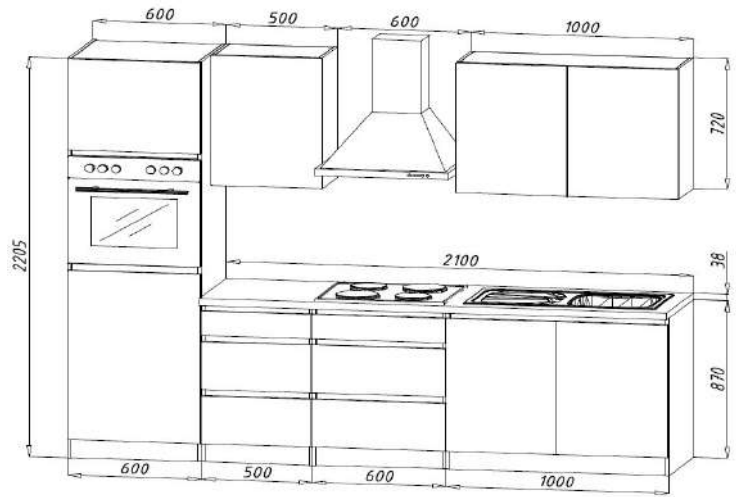

For more information call on 045 810 148

40. Handle-less kitchen 270cm € 3,100.00