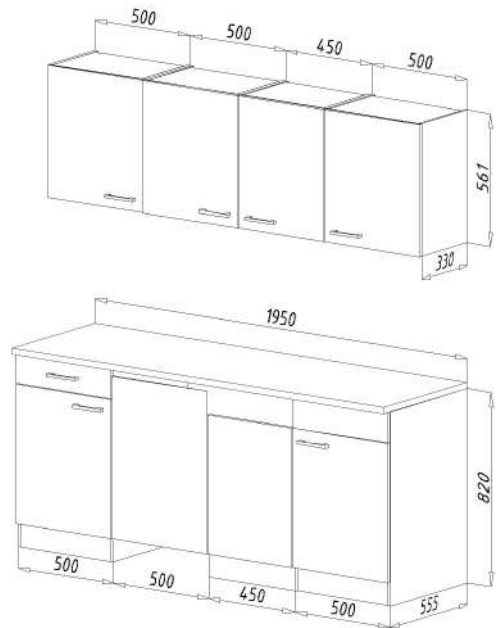

For more information call on 045 810 148

12. Single kitchen 195cm

€ 2,400.00