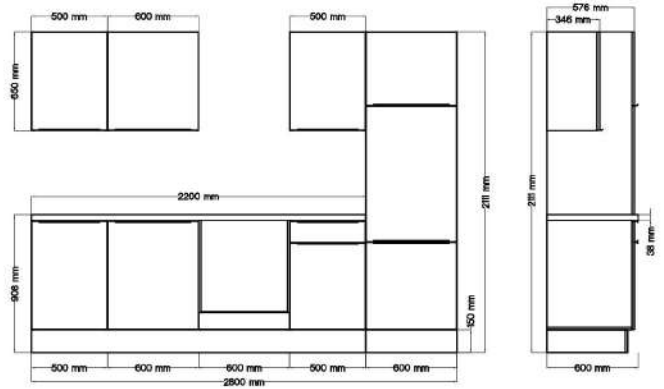

For more information call on 045 810 148

More available colour options:

For more information call on 045 810 148

56. Fitted kitchen 280cm

€ 3,150.00

Kitchen consists of:

- Built-in cooker set including glass ceramic hob, energy efficiency class A, stainless steel
- Headless sloping hood 60 cm, glass
- Built-in refrigerator incl. 4 * freezer compartment
- Built-in sink, stainless steel, with tap hole and mixer
- Fully integrated built-in dishwasher 60 cm, energy efficiency class A ++
- 1 base cabinet with drawer 50 cm & 1 refrigerator cabinet 60 cm
- 1 oven cabinet 60 cm with flap door for baking tray
- 1 niche 60 cm with decorative cover for dishwasher
- 1 sink cabinet 50 cm, 1 wall cabinet 50 cm & 1 wall cabinet 80 cm with lift function
- 1 hanging area 30 cm
- 1 worktop, wild oak replica, 28 mm thick
- Ergonomic working height of 90 cm
- Metal handles - stainless steel look

For more information call on 045 810 148

57. Fitted kitchen 280cm

€ 3,800.00

Kitchen consists of:

- Stove cabinet including built-in stove set incl. glass ceramic hob with 2 circle and roasting zones
- Head-free sloping hood 60 cm suitable for exhaust and recirculation
- Fridge/freezer combination
- Built-in dishwasher 60 cm with furniture door
- Built-in sink stainless steel
- Extractor hood
- Sink cabinet 50 cm & 1 base cabinet 50 cm
- 3 wall cupboards
- Worktop: 38 mm thick in Artisan Oak look
- Ergonomic working height: 91.5 cm