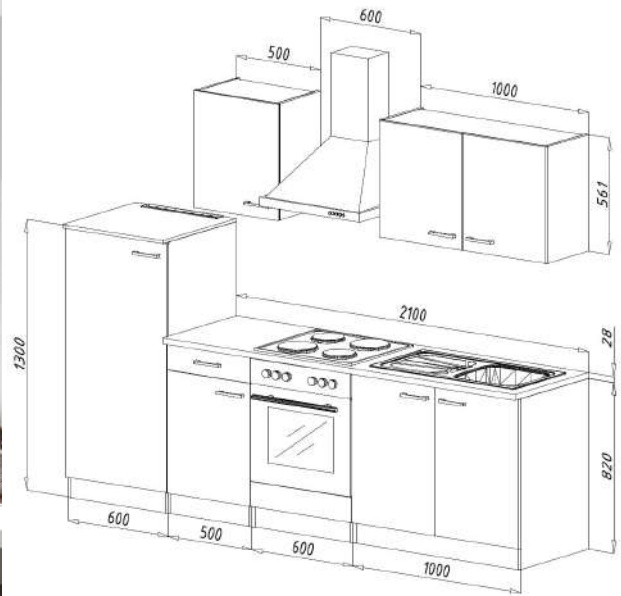

For more information call on 045 810 148

45. Fitted kitchen 270cm

€ 3,100.00

Kitchen consists of:

- Built-in cooker set including glass ceramic hob with 2 circular and roasting zones
- Built-in fridge / freezer combination
- Head-free angled hood 60 cm suitable for exhaust and recirculation air
- Built-in sink, stainless steel
- 1 built-in cabinet for fridge / freezer combination 60 cm
- 1 base cabinet with drawer 50 cm & 1 oven cabinet
- 1 sink cabinet 100 cm & 1 wall cabinet with lift door
- 1 wall cabinet 100 cm with lift door
- 1 worktop, with cut-outs, 38 mm thick
- Ergonomic working height of 91 cm
- Metal handles - stainless steel look

For more information call on 045 810 148

More available colour options:

For more information call on 045 810 148

46. Fitted kitchen 270cm

€ 2,300.00

Kitchen consists of:

- Built-in refrigerator incl. 4 * freezer compartment
- Conventional built-in cooker with glass ceramic hob
- Built-in sink standard 8x4 stainless steel
- Chimney hood 60 cm, stainless steel, circulating air and exhaust air possible
- 1 refrigerator enclosure 60 cm & 1 base cabinet with drawer 50 cm
- 1 oven cabinet 60 cm, 1 sink cabinet 100 cm, 1 wall cabinet 50 cm & 1 wall cabinet 100 cm
- 1 worktop imitation oak Natura, with cut-outs, 28 mm thick
- Front white, corpus oak Natura imitation
- Plastic handles, painted silver