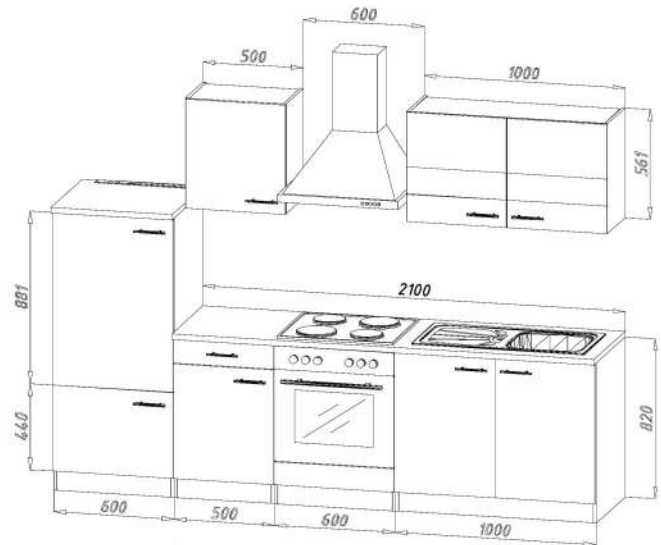

For more information call on 045 810 148

More available colour options:

For more information call on 045 810 148

40. Handle-less kitchen 270cm € 3,100.00

Kitchen consists of:

- Built-in oven, self-sufficient, energy efficiency class A
- Glass ceramic hob self-sufficient, frameless with touch sensor
- Head-free extractor hood 60 cm suitable for exhaust and re-circulating air
- Built-in refrigerator, including 4 * freezer compartment
- Inset stainless steel sink, with tap hole and tap
- 1 worktop, 38 mm thick
- Ergonomic working height of 91 cm

For more information call on 045 810 148

More available colour options:

For more information call on 045 810 148

41. Fitted kitchen 270cm

€ 2,300.00

Kitchen consists of:

- Built-in cooker set including glass ceramic hob, energy efficiency class A
- Under counter hood 60 cm, suitable for exhaust and re-circulating air
- Built-in fridge including 4 * freezer compartment
- Inset stainless steel sink, with tap hole and tap
- 1 beech worktop, with cut-outs, 28 mm thick
- Plastic handles, silver
- Working height: 84.8 cm

For more information call on 045 810 148

42. Fitted kitchen 270cm

€ 2,650.00

Kitchen consists of:

- Built-in refrigerator incl. 4 * freezer compartment
- Conventional built-in cooker with glass ceramic hob
- Built-in sink standard 8x4 stainless steel with waste and overflow fittings
- Chimney hood 60 cm, stainless steel, circulating air and exhaust air possible
- 1 refrigerator enclosure 60 cm & 1 base cabinet with drawer 50 cm
- 1 oven cabinet 60 cm, 1 sink cabinet 100 cm & 1 wall cabinet 50 cm
- 1 wall cupboard 100 cm with glass inserts in the doors
- 1 worktop in walnut butcher replica, with cut-outs, 28 mm thick
- Bar handles made of metal, stainless steel look