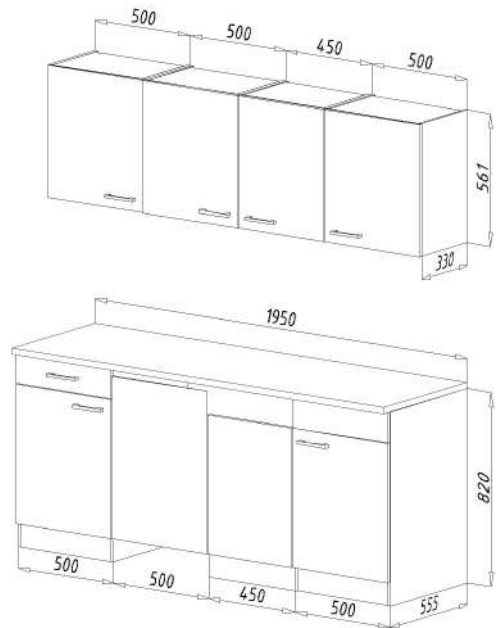

For more information call on 045 810 148

14. Single kitchen 195cm

€ 2,500.00