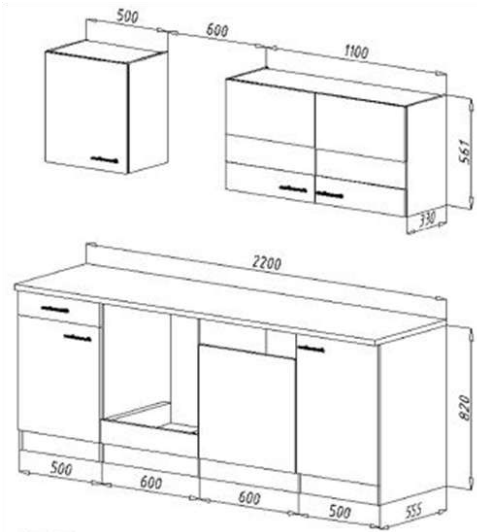

For more information call on 045 810 148

23. Fitted kitchen block 220cm € 2,650.00