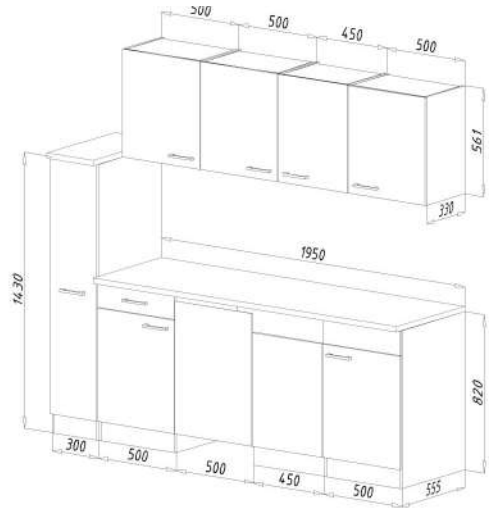

For more information call on 045 810 148

25. Fitted kitchen block 220cm € 2,650.00

Kitchen consists of:

- Built-in cooker set including glass ceramic hob, energy efficiency class A, stainless steel
- Head-free sloping hood 60 cm, exhaust air and circulating air possible
- Built-in sink stainless steel
- Fully integrated built-in dishwasher 60 cm
- 1 base cabinet with drawer 50 cm & 1 oven cabinet 60 cm with flap door for baking tray
- 1 niche 60 cm with decorative cover for dishwasher
- 1 sink cabinet 50 cm, 1 wall cabinet 50 cm & 1 wall cabinet 80 cm with lift function
- 1 hanging area 30 cm
- 1 worktop, wild oak imitation, 28 mm thick
- Ergonomic working height of 90 cm
- Metal handles - stainless steel look

For more information call on 045 810 148

26. Fitted kitchen block 220cm € 2,900.00

Kitchen consists of:

- Built-in cooker set incl. glass ceramic hob with 2 circular and roaster zones
- Head-free inclined hood 60 cm suitable for exhaust air and re-circulated air
- Built-in dishwasher 60 cm
- Built-in sink stainless steel
- 1 base unit with drawer 50 cm, 1 stove cabinet 60 cm,
- 1 sink cabinet 50 cm
- 1 niche for dishwasher 60 cm with decorative panel
- 1 wall unit 50 cm with lift door, 1 wall unit 110 cm with lift door
- 1 worktop, 38 mm thickness, ergonomic working height of 91 cm
- Handles made of metal - stainless steel look

For more information call on 045 810 148

More available colour options:

For more information call on 045 810 148

27. Fitted kitchen block 225cm € 2,580.00

Kitchen consists of:

- Undercounter refrigerator including freezer compartment
- Duo glass ceramic hob - ready to plug in
- Built-in sink stainless steel
- Built-in dishwasher 45 cm semi-integrated
- Built-under microwave
- 1 worktop oak York reproduction, 28 mm thick
- 1 base cabinet with drawer 50 cm & 1 niche for dishwasher 45 cm
- 1 sink cabinet 50 cm, 3 wall units 50 cm & 1 apothecary cabinet 30 cm
- 1 wall cabinet 45 cm