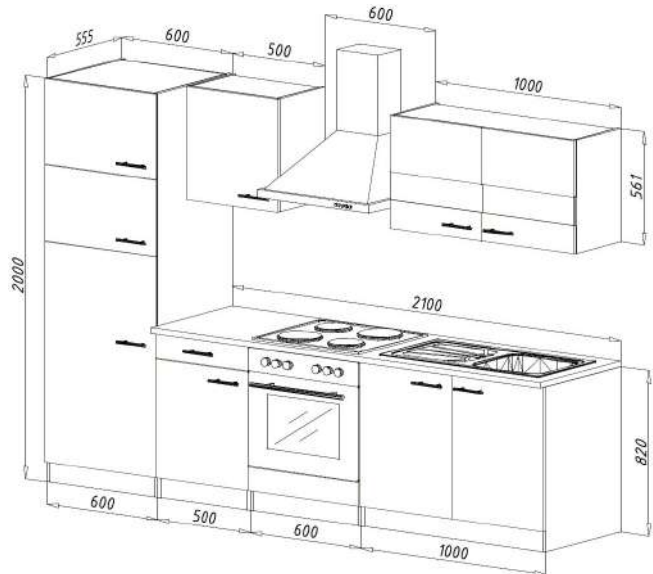

For more information call on 045 810 148

More available colour options:

For more information call on 045 810 148

43. Fitted kitchen 270cm

€ 2,800.00

Kitchen consists of:

- Built-in cooker set including glass ceramic hob
- 4 * Built-in fridge-freezer combination 144 cm
- Head-free sloping hood 60 cm, suitable for exhaust and recirculation
- Built-in sink stainless steel
- 1 refrigerator cabinet 60 cm & 1 base cabinet with drawer 50 cm
- 1 oven cabinet 60 cm, 1 sink cabinet 100 cm & 1 wall cabinet 50 cm
- 1 wall cupboard 100 cm with glass inserts in the doors
- 1 worktop oak Sonoma rough sawn replica, with cut-outs, 28 mm thick
- Bar handles made of metal - stainless steel look

For more information call on 045 810 148

44. Fitted kitchen 270cm

€ 3,000.00

Kitchen consists of:

- Built-in cooker set including glass ceramic hob
- Built-in fridge-freezer 178 cm
- Head-free sloping hood 60 cm, suitable for exhaust and recirculation
- Built-in sink stainless steel
- 1 refrigerator cabinet 60 cm & 1 base cabinet with drawer 50 cm
- 1 oven cabinet 60 cm, 1 sink cabinet 50 cm & 1 wall cabinet 50 cm
- 1 wall cupboard 100 cm with glass inserts in the doors
- 1 worktop, concrete look, with cut-outs, 28 mm thick
- Bar handles made of metal - stainless steel look
- Working height: 84.8 cm

For more information call on 045 810 148

45. Fitted kitchen 270cm

€ 3,100.00

Kitchen consists of:

- Built-in cooker set including glass ceramic hob with 2 circular and roasting zones
- Built-in fridge / freezer combination
- Head-free angled hood 60 cm suitable for exhaust and recirculation air
- Built-in sink, stainless steel
- 1 built-in cabinet for fridge / freezer combination 60 cm
- 1 base cabinet with drawer 50 cm & 1 oven cabinet
- 1 sink cabinet 100 cm & 1 wall cabinet with lift door
- 1 wall cabinet 100 cm with lift door
- 1 worktop, with cut-outs, 38 mm thick
- Ergonomic working height of 91 cm
- Metal handles - stainless steel look