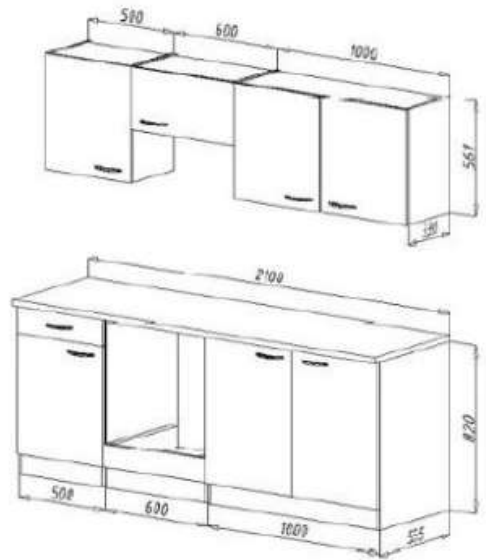

16. Fitted kitchen block 210cm € 2,250.00

Kitchen consists of:

- Built-in cooker set including glass ceramic hob
- Head-free inclined hood 60 cm, suitable for exhaust and circulating air
- Built-in sink stainless steel
- 1 base unit with drawer 50 cm; 1 stove cabinet 60 cm; 1 sink cabinet 100 cm
- 1 wall cabinet 50 cm, 1 wall unit 100 cm with glass inserts in the doors
- 1 worktop, 28 mm thickness
- Rod handles made of metal - stainless steel look
- Working height: 84.8 cm

For more information call on 045 810 148

More available colour options:

For more information call on 045 810 148

17. Fitted kitchen block 210cm € 2,070.00

Kitchen consists of:

- Built-in cooker set including glass ceramic hob, energy efficiency class A, stainless steel
- Substructure hood 60 cm, suitable for exhaust and circulating air
- Built-in sink, stainless steel
- 1 base cabinet with drawer 50 cm & 1 oven cabinet 60 cm
- 1 sink cabinet 100 cm & 1 wall cabinet 50 cm
- 1 vacuum cupboard 60 cm & 1 wall cabinet 100 cm
- 1 worktop beech imitation, 28 mm thick
- Plastic handles, silver
- Working height: 84.8 cm

For more information call on 045 810 148

18. Fitted kitchen block 210cm € 2,500.00

Kitchen consists of:

- Built-in cooker set including a glass ceramic hob with 2 circular and roasting zones
- Head-free sloping hood 60 cm suitable for exhaust and re-circulating air
- Inset stainless steel sink, with tap hole and tap
- 1 worktop, 38 mm thick
- Ergonomic working height of 91 cm
- Metal handles - stainless steel look
- All pull-outs with soft-close hinges
- All door hinges with soft-close function