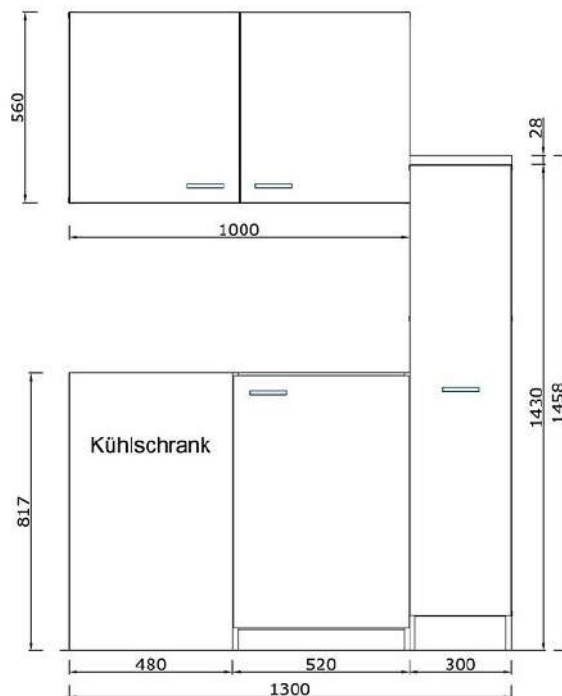

For more information call on 045 810 148

5. Single kitchen 130cm

€ 2,080.00