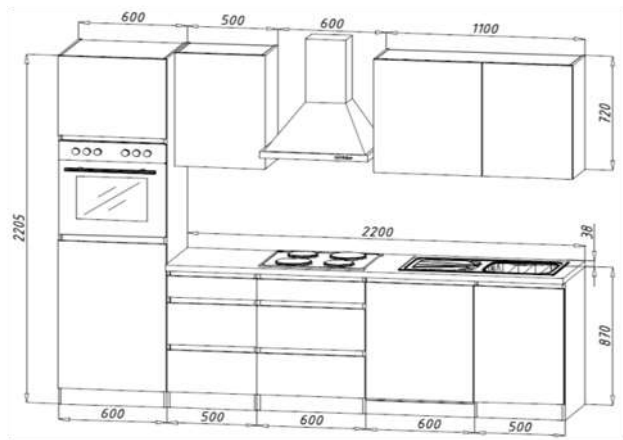

For more information call on 045 810 148

53. Fitted kitchen 280cm

€ 3,450.00

Kitchen consists of:

- Self-sufficient built-in oven, energy efficiency class A.
- Self-sufficient glass ceramic hob, frameless with touch sensor
- Head-free extractor hood 60 cm suitable for exhaust and recirculation
- Built-in refrigerator including 4* freezer compartment
- Fully integrated dishwasher 60 cm
- Built-in sink stainless steel
- 1 base cabinet with drawer 50 cm & 1 tall cabinet for refrigerator and oven 60 cm
- 1 hob base unit 60 cm, 1 sink cabinet 50 cm & 1 niche 60 cm for dishwasher
- 1 wall cabinet 50 cm with lift door & 1 hanging cabinet 110 cm with lift door
- 1 worktop, with cut-outs, 38 mm thick
- Metal handles - stainless steel look
- Ergonomic working height of 91 cm

For more information call on 045 810 148

More available colour options:

For more information call on 045 810 148

54. Handle-less fitted kitchen 280cm € 3,500.00

Kitchen consists of:

- Self-sufficient built-in oven, energy efficiency class A
- Self-sufficient glass ceramic hob, frameless with touch sensor
- Head-free extractor hood 60 cm suitable for exhaust and recirculation
- Built-in refrigerator including 4* freezer compartment
- Fully integrated dishwasher 60 cm
- Built-in sink stainless steel
- 1 base cabinet with drawer 50 cm & 1 tall cabinet for refrigerator and oven 60 cm
- 1 hob base unit 60 cm, 1 sink cabinet 50 cm & 1 niche 60 cm for dishwasher
- 1 wall cabinet 50 cm, with a height of 72 cm
- 1 hanging cabinet 110 cm, with a height of 72 cm
- 1 worktop with cut-outs, 38 mm thick
- Ergonomic working height of 91 cm