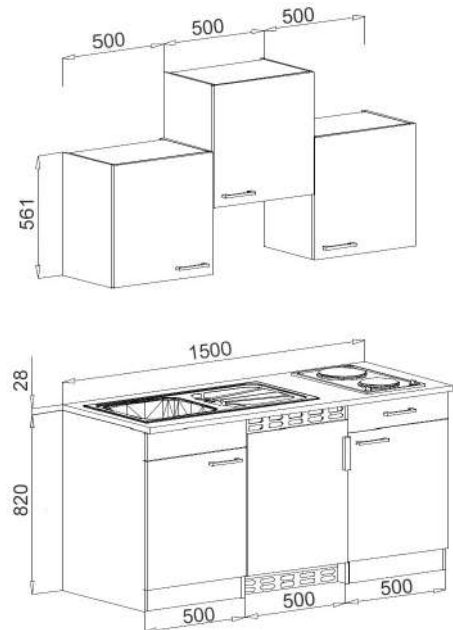

For more information call on 045 810 148

6. Mini kitchen 150 cm

€ 1,950.00