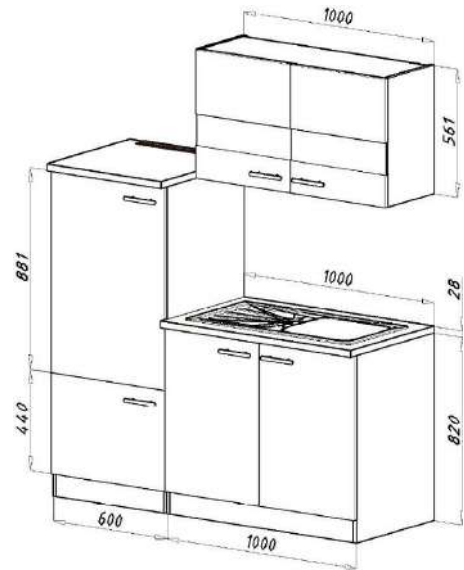

For more information call on 045 810 148

4. Kitchen Buffet 120cm

€ 2,100.00

Kitchen Buffet consists of:

- Built-in microwave
- 1 base cabinet with 2 doors in 80 cm
- 1 base cabinet with drawers in 40 cm
- 1 wall unit with lift door 60 cm
- 1 shelf 60 cm & 1 upper cabinet 60 cm
- 1 worktop 120 cm, 38 mm thick
- Working height 91.5 cm
- MDF fronts. Handle strips in aluminum look
- Rubber lip on the base panel
- Height adjustable feet +/- 2 cm

For more information call on 045 810 148

For more information call on 045 810 148

7. Mini kitchen 150 cm

€ 2,060.00

Mini kitchen consists of:

- Undercounter fridge, including freezer compartment
- Duo glass ceramic hob, ready to plug in
- Built-in microwave
- Built-in stainless steel sink

For more information call on 045 810 148

8. Fitted kitchen block 160cm

€ 1,990.00

Kitchenette consists of:

- Pantry support with duo hob and built-in sink
- Built-in fridge with freezer compartment
- 1 fridge conversion 60 cm; 1 sink cabinet 100 cm
- 1 wall unit 100 cm with glass inlays in the doors
- Bar handles made of metal - stainless steel look
- The single kitchen is mutually / reversibly buildable
- All hinges including soft-close function (except refrigerator)

For more information call on 045 810 148

9. Fitted kitchen block 160cm

€ 2,080.00

Kitchenette consists of:

- Pantry support with duo hob and built-in sink
- Built-in fridge with freezer compartment
- Microwave
- 1 fridge conversion 60 cm; 1 sink cabinet 100 cm
- 1 wall unit 100 cm with glass inlays in the doors
- Bar handles made of metal - stainless steel look
- All hinges including soft-close function (except refrigerator)