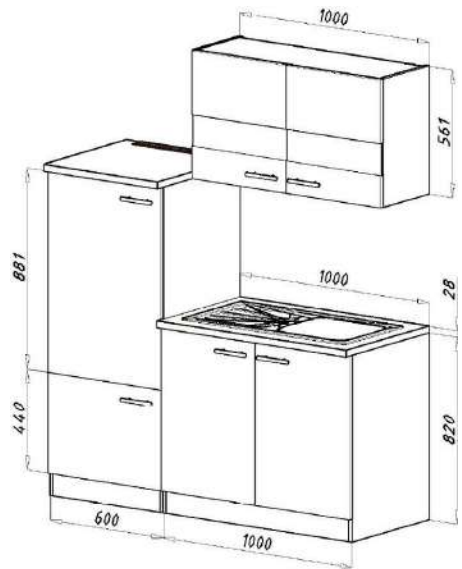

For more information call on 045 810 148

8. Fitted kitchen block 160cm

€ 1,990.00

Kitchenette consists of:

- Pantry support with duo hob and built-in sink
- Built-in fridge with freezer compartment
- 1 fridge conversion 60 cm; 1 sink cabinet 100 cm
- 1 wall unit 100 cm with glass inlays in the doors
- Bar handles made of metal - stainless steel look
- The single kitchen is mutually / reversibly buildable
- All hinges including soft-close function (except refrigerator)

For more information call on 045 810 148

9. Fitted kitchen block 160cm

€ 2,080.00

Kitchenette consists of:

- Pantry support with duo hob and built-in sink
- Built-in fridge with freezer compartment
- Microwave
- 1 fridge conversion 60 cm; 1 sink cabinet 100 cm
- 1 wall unit 100 cm with glass inlays in the doors
- Bar handles made of metal - stainless steel look
- All hinges including soft-close function (except refrigerator)

For more information call on 045 810 148

10. Single kitchen 180cm

€ 2,200.00

Single kitchen consists of:

- Under counter fridge including freezer compartment
- Duo ceramic hob
- Microwave built-in silver
- Inset stainless steel sink with waste and overflow set (with tap and tap hole)
- 1 worktop 150 cm
- 1 base cabinet with drawer 50 cm
- 1 sink cabinet 50 cm
- 1 apothecary cabinet 30 cm
- 3 wall cabinets

For more information call on 045 810 148

More available colour options:

For more information call on 045 810 148

11. Single kitchen 195cm

€ 2,370.00

Single kitchen consists of:

- Under-counter fridge, including freezer compartment
- Built-in dishwasher 45 cm, partially integrated
- Duo hob stainless steel, ready to plug in
- Inset sink, 8x4 stainless steel
- 1 worktop 28 mm
- 1 base cabinet with drawer 50 cm
- 1 niche with decorative panel for the dishwasher
- 1 sink cabinet 50 cm, 3 wall units 50 cm
- 1 wall cabinet 45 cm