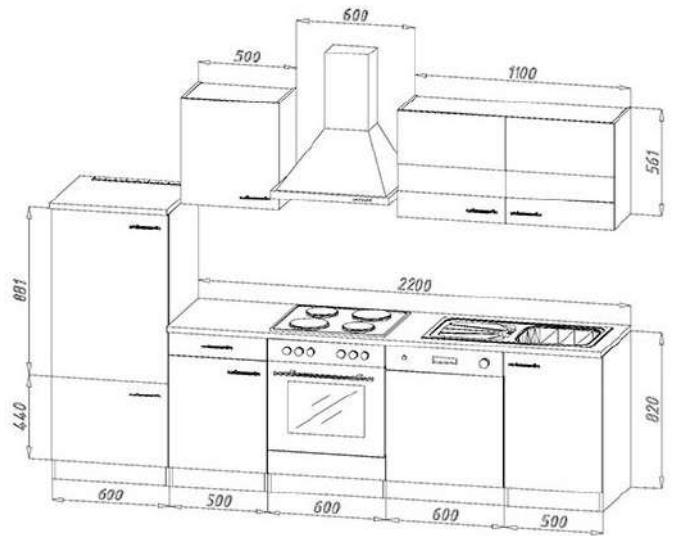

For more information call on 045 810 148

47. Fitted kitchen 280cm

€ 2,700.00

Kitchen consists of:

- Built-in refrigerator incl. 4 * freezer compartment
- Conventional built-in cooker with glass ceramic hob
- Built-in sink standard 8x4 stainless steel
- Chimney hood 60 cm, stainless steel, circulating air and exhaust air possible
- Dishwasher 60 cm
- 1 refrigerator enclosure 60 cm & 1 base cabinet with drawer
- 1 oven cabinet & 1 niche with decorative cover for dishwasher
- 1 sink cabinet, 1 wall cabinet 50 cm & 1 wall cabinet 110 cm
- 1 worktop imitation oak Natura, with cut-outs, 28 mm thick
- Front white, corpus oak Natura imitation
- Plastic handles, painted silver

For more information call on 045 810 148

48. Fitted kitchen block 280cm € 3,050.00

Kitchen consists of:

- Built-in refrigerator 4 *
- Built-in cooker set including glass ceramic hob, stainless steel
- Built-in sink standard 8x4 stainless steel with waste and overflow fittings
- Head-free sloping hood 60 cm, stainless steel, circulating air and exhaust air possible
- 1 refrigerator enclosure 60 cm & 1 base cabinet with drawer 50 cm
- 1 oven cabinet 60 cm & 1 niche 60 cm with decorative cover for dishwasher
- 1 sink cabinet 50 cm & 1 wall cabinet 50 cm
- 1 wall cupboard 100 cm with glass inserts in the doors
- 1 worktop in walnut butcher replica, with cut-outs, 28 mm thick
- Bar handles of metal