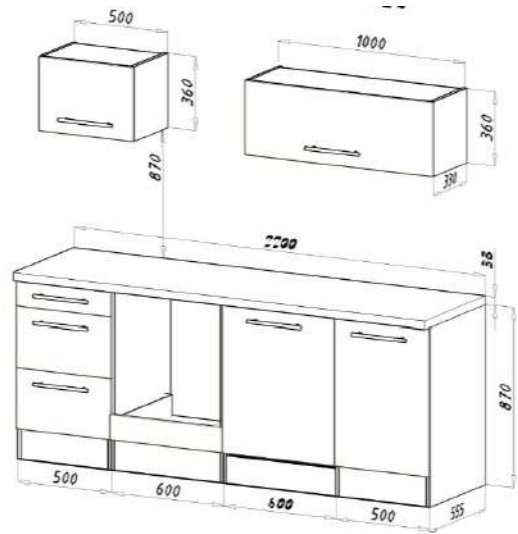

For more information call on 045 810 148

More available colour options:

For more information call on 045 810 148

24. Fitted kitchen block 220cm € 2,400.00

Kitchen consists of:

- Built-in cooker set including glass ceramic hob, energy efficiency class A, stainless steel
- Head-free sloping hood 60 cm, exhaust air and circulating air possible
- Built-in sink stainless steel
- Niche for under-counter washing machine (washing machine not included)
- 1 worktop, sawn oak imitation, 28 mm thick
- Ergonomic working height of 85 cm

For more information call on 045 810 148

25. Fitted kitchen block 220cm € 2,650.00

Kitchen consists of:

- Built-in cooker set including glass ceramic hob, energy efficiency class A, stainless steel
- Head-free sloping hood 60 cm, exhaust air and circulating air possible
- Built-in sink stainless steel
- Fully integrated built-in dishwasher 60 cm
- 1 base cabinet with drawer 50 cm & 1 oven cabinet 60 cm with flap door for baking tray
- 1 niche 60 cm with decorative cover for dishwasher
- 1 sink cabinet 50 cm, 1 wall cabinet 50 cm & 1 wall cabinet 80 cm with lift function
- 1 hanging area 30 cm
- 1 worktop, wild oak imitation, 28 mm thick
- Ergonomic working height of 90 cm
- Metal handles - stainless steel look

For more information call on 045 810 148

26. Fitted kitchen block 220cm € 2,900.00

Kitchen consists of:

- Built-in cooker set incl. glass ceramic hob with 2 circular and roaster zones
- Head-free inclined hood 60 cm suitable for exhaust air and re-circulated air
- Built-in dishwasher 60 cm
- Built-in sink stainless steel
- 1 base unit with drawer 50 cm, 1 stove cabinet 60 cm,
- 1 sink cabinet 50 cm
- 1 niche for dishwasher 60 cm with decorative panel
- 1 wall unit 50 cm with lift door, 1 wall unit 110 cm with lift door
- 1 worktop, 38 mm thickness, ergonomic working height of 91 cm
- Handles made of metal - stainless steel look