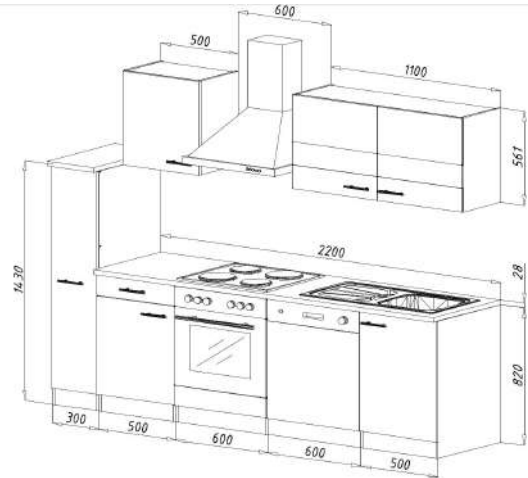

For more information call on 045 810 148

33. Fitted kitchen block 250cm € 2,700.00