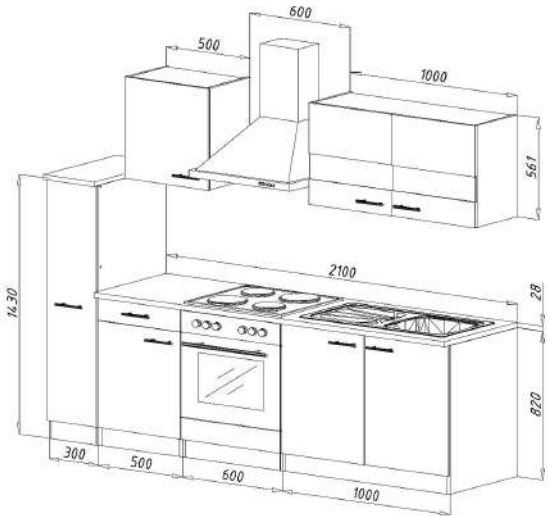

For more information call on 045 810 148

26. Fitted kitchen block 220cm € 2,900.00

Kitchen consists of:

- Built-in cooker set incl. glass ceramic hob with 2 circular and roaster zones
- Head-free inclined hood 60 cm suitable for exhaust air and re-circulated air
- Built-in dishwasher 60 cm
- Built-in sink stainless steel
- 1 base unit with drawer 50 cm, 1 stove cabinet 60 cm,
- 1 sink cabinet 50 cm
- 1 niche for dishwasher 60 cm with decorative panel
- 1 wall unit 50 cm with lift door, 1 wall unit 110 cm with lift door
- 1 worktop, 38 mm thickness, ergonomic working height of 91 cm
- Handles made of metal - stainless steel look

For more information call on 045 810 148

More available colour options:

For more information call on 045 810 148

27. Fitted kitchen block 225cm € 2,580.00

Kitchen consists of:

- Undercounter refrigerator including freezer compartment
- Duo glass ceramic hob - ready to plug in
- Built-in sink stainless steel
- Built-in dishwasher 45 cm semi-integrated
- Built-under microwave
- 1 worktop oak York reproduction, 28 mm thick
- 1 base cabinet with drawer 50 cm & 1 niche for dishwasher 45 cm
- 1 sink cabinet 50 cm, 3 wall units 50 cm & 1 apothecary cabinet 30 cm
- 1 wall cabinet 45 cm

For more information call on 045 810 148

28. Fitted kitchen block 240cm € 2,350.00

Kitchen consists of:

- Conventional built-in cooker with glass ceramic hob
- Built-in sink standard 8x4 stainless steel
- Chimney hood 60 cm, stainless steel, circulating air and exhaust air possible
- 1 base cabinet with drawer 50 cm, 1 oven cabinet 60 cm & 1 apothecary cabinet 30 cm
- 1 sink cabinet 100 cm & 1 wall cabinet 50 cm
- 1 wall cupboard 100 cm with glass inserts in the doors
- 1 worktop butcher walnut imitation, 28 mm thick
- Bar handles made of metal, stainless steel look