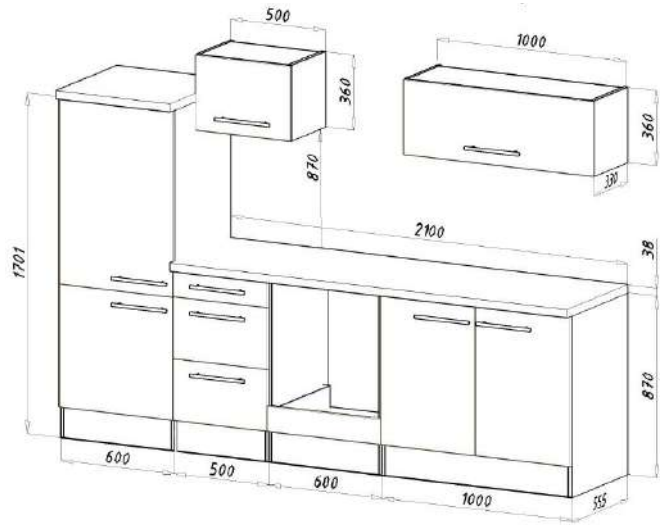

For more information call on 045 810 148

More available colour options:

For more information call on 045 810 148

43. Fitted kitchen 270cm

€ 2,800.00

Kitchen consists of:

- Built-in cooker set including glass ceramic hob
- 4 * Built-in fridge-freezer combination 144 cm
- Head-free sloping hood 60 cm, suitable for exhaust and recirculation
- Built-in sink stainless steel
- 1 refrigerator cabinet 60 cm & 1 base cabinet with drawer 50 cm
- 1 oven cabinet 60 cm, 1 sink cabinet 100 cm & 1 wall cabinet 50 cm
- 1 wall cupboard 100 cm with glass inserts in the doors
- 1 worktop oak Sonoma rough sawn replica, with cut-outs, 28 mm thick
- Bar handles made of metal - stainless steel look

For more information call on 045 810 148

44. Fitted kitchen 270cm

€ 3,000.00

Kitchen consists of:

- Built-in cooker set including glass ceramic hob
- Built-in fridge-freezer 178 cm
- Head-free sloping hood 60 cm, suitable for exhaust and recirculation
- Built-in sink stainless steel
- 1 refrigerator cabinet 60 cm & 1 base cabinet with drawer 50 cm
- 1 oven cabinet 60 cm, 1 sink cabinet 50 cm & 1 wall cabinet 50 cm
- 1 wall cupboard 100 cm with glass inserts in the doors
- 1 worktop, concrete look, with cut-outs, 28 mm thick
- Bar handles made of metal - stainless steel look
- Working height: 84.8 cm

For more information call on 045 810 148

45. Fitted kitchen 270cm

€ 3,100.00

Kitchen consists of:

- Built-in cooker set including glass ceramic hob with 2 circular and roasting zones
- Built-in fridge / freezer combination
- Head-free angled hood 60 cm suitable for exhaust and recirculation air
- Built-in sink, stainless steel
- 1 built-in cabinet for fridge / freezer combination 60 cm
- 1 base cabinet with drawer 50 cm & 1 oven cabinet
- 1 sink cabinet 100 cm & 1 wall cabinet with lift door
- 1 wall cabinet 100 cm with lift door
- 1 worktop, with cut-outs, 38 mm thick
- Ergonomic working height of 91 cm
- Metal handles - stainless steel look