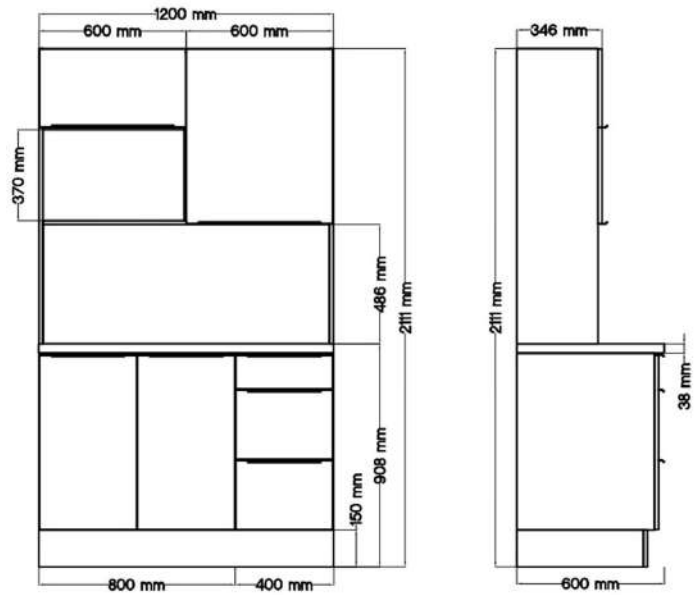

For more information call on 045 810 148

For more information call on 045 810 148

3. Kitchen Buffet 120cm

€ 1,900.00

Kitchen Buffet consists of:

- 1 base cabinet with 2 doors in 80 cm
- 1 base cabinet with drawers in 40 cm
- 1 wall unit with lift door 60 cm
- 1 shelf 60 cm & 1 upper cabinet 60 cm
- 1 worktop 120 cm, 38 mm thick
- Working height 91.5 cm
- MDF fronts
- Handle strips in aluminum look
- Rubber lip on the base panel
- Height adjustable feet +/- 2 cm