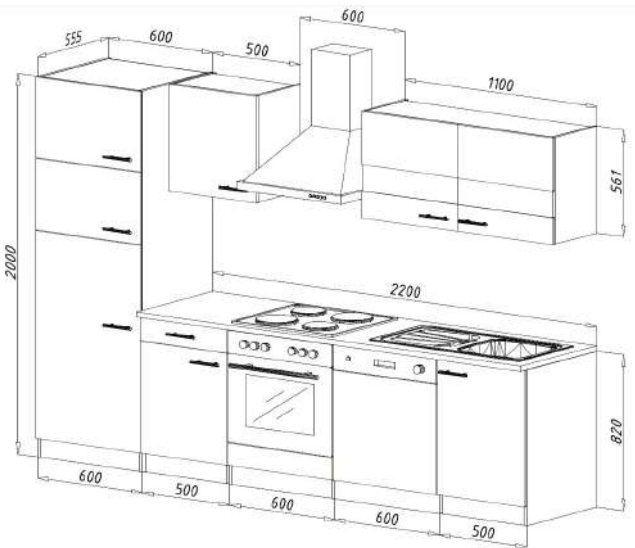

For more information call on 045 810 148

48. Fitted kitchen block 280cm € 3,050.00

Kitchen consists of:

- Built-in refrigerator 4 *
- Built-in cooker set including glass ceramic hob, stainless steel
- Built-in sink standard 8x4 stainless steel with waste and overflow fittings
- Head-free sloping hood 60 cm, stainless steel, circulating air and exhaust air possible
- 1 refrigerator enclosure 60 cm & 1 base cabinet with drawer 50 cm
- 1 oven cabinet 60 cm & 1 niche 60 cm with decorative cover for dishwasher
- 1 sink cabinet 50 cm & 1 wall cabinet 50 cm
- 1 wall cupboard 100 cm with glass inserts in the doors
- 1 worktop in walnut butcher replica, with cut-outs, 28 mm thick
- Bar handles of metal

For more information call on 045 810 148

More available colour options:

For more information call on 045 810 148

49. Fitted kitchen block 280cm € 3,100.00

Kitchen consists of:

- Built-in cooker set including glass ceramic hob
- 4 * Built-in fridge-freezer combination 144 cm
- Semi-integrated dishwasher 60 cm
- Head-free sloping hood 60 cm, suitable for exhaust and recirculation
- Built-in sink stainless steel
- 1 refrigerator cabinet 60 cm & 1 base cabinet with drawer 50 cm
- 1 oven cabinet 60 cm, 1 sink cabinet 50 cm & 1 niche for dishwasher 60 cm
- 1 apothecary cabinet 30 cm, 1 wall cabinet 50 cm & 1 wall cabinet 110 cm with glass inserts in the doors
- 1 worktop oak Sonoma rough sawn replica, 28 mm thick
- Bar handles made of metal - stainless steel look