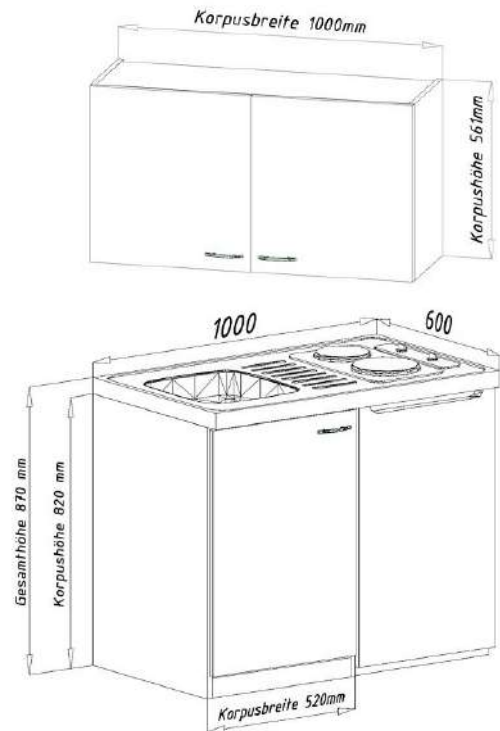

For more information call on 045 810 148

1. Single kitchen 100cm

€ 1,950.00