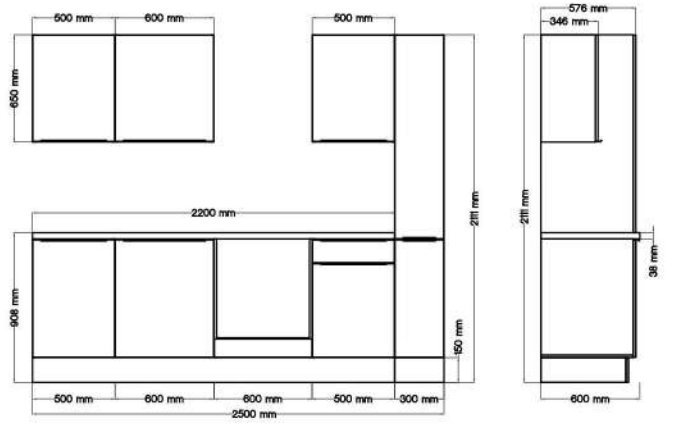

For more information call on 045 810 148

More available colour options:

For more information call on 045 810 148

34. Fitted kitchen block 250cm € 2,550.00

Kitchen consists of:

- Built-in stove set including glass ceramic hob, energy efficiency class A, stainless steel
- Headless sloping hood 60 cm, glass
- Inset stainless steel sink, with tap hole and tap
- Niche for under-counter washing machine (washing machine not included)
- 1 countertop sawn oak replica, 28 mm thick
- Ergonomic working height of 85 cm
- Metal handles - stainless steel look

For more information call on 045 810 148

36. Fitted kitchen block 250cm € 3,200.00

Kitchen consists of:

- Stove cabinet including built-in stove set including glass ceramic hob with 2 circle and roasting zones
- Head-free sloping hood 60 cm suitable for exhaust and recirculation
- Built-in dishwasher 60 cm with furniture door
- Built-in sink stainless steel
- Sink cabinet 50 cm
- Extractor hood
- 1 base cabinet 50 cm, 3 wall cupboards
- Worktop: 38 mm thick in Artisan Oak look
- Ergonomic working height: 91.5 cm