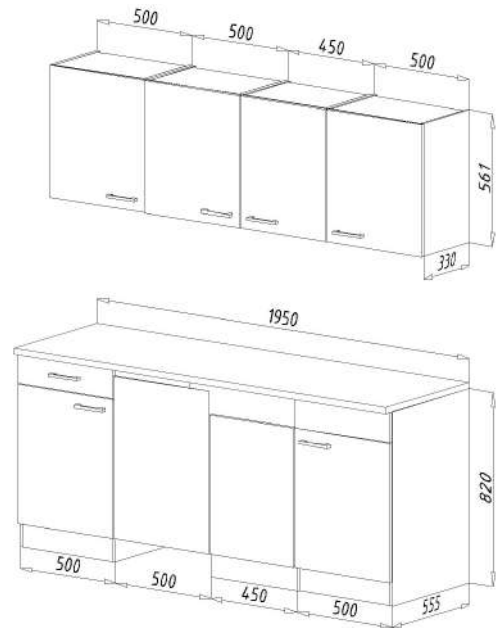

For more information call on 045 810 148

More available colour options:

For more information call on 045 810 148

11. Single kitchen 195cm

€ 2,370.00

Single kitchen consists of:

- Under-counter fridge, including freezer compartment
- Built-in dishwasher 45 cm, partially integrated
- Duo hob stainless steel, ready to plug in
- Inset sink, 8x4 stainless steel
- 1 worktop 28 mm
- 1 base cabinet with drawer 50 cm
- 1 niche with decorative panel for the dishwasher
- 1 sink cabinet 50 cm, 3 wall units 50 cm
- 1 wall cabinet 45 cm