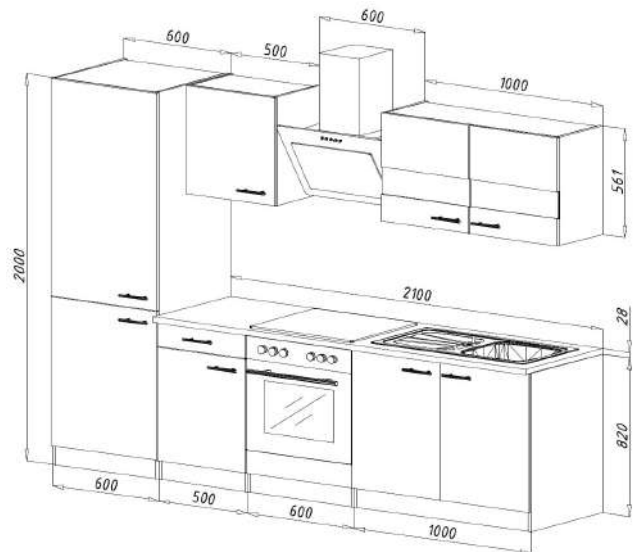

For more information call on 045 810 148

More available colour options:

For more information call on 045 810 148

41. Fitted kitchen 270cm

€ 2,300.00

Kitchen consists of:

- Built-in cooker set including glass ceramic hob, energy efficiency class A
- Under counter hood 60 cm, suitable for exhaust and re-circulating air
- Built-in fridge including 4 * freezer compartment
- Inset stainless steel sink, with tap hole and tap
- 1 beech worktop, with cut-outs, 28 mm thick
- Plastic handles, silver
- Working height: 84.8 cm

For more information call on 045 810 148

More available colour options:

For more information call on 045 810 148

43. Fitted kitchen 270cm

€ 2,800.00

Kitchen consists of:

- Built-in cooker set including glass ceramic hob
- 4 * Built-in fridge-freezer combination 144 cm
- Head-free sloping hood 60 cm, suitable for exhaust and recirculation
- Built-in sink stainless steel
- 1 refrigerator cabinet 60 cm & 1 base cabinet with drawer 50 cm
- 1 oven cabinet 60 cm, 1 sink cabinet 100 cm & 1 wall cabinet 50 cm
- 1 wall cupboard 100 cm with glass inserts in the doors
- 1 worktop oak Sonoma rough sawn replica, with cut-outs, 28 mm thick
- Bar handles made of metal - stainless steel look

For more information call on 045 810 148

44. Fitted kitchen 270cm

€ 3,000.00

Kitchen consists of:

- Built-in cooker set including glass ceramic hob
- Built-in fridge-freezer 178 cm
- Head-free sloping hood 60 cm, suitable for exhaust and recirculation
- Built-in sink stainless steel
- 1 refrigerator cabinet 60 cm & 1 base cabinet with drawer 50 cm
- 1 oven cabinet 60 cm, 1 sink cabinet 50 cm & 1 wall cabinet 50 cm
- 1 wall cupboard 100 cm with glass inserts in the doors
- 1 worktop, concrete look, with cut-outs, 28 mm thick
- Bar handles made of metal - stainless steel look
- Working height: 84.8 cm