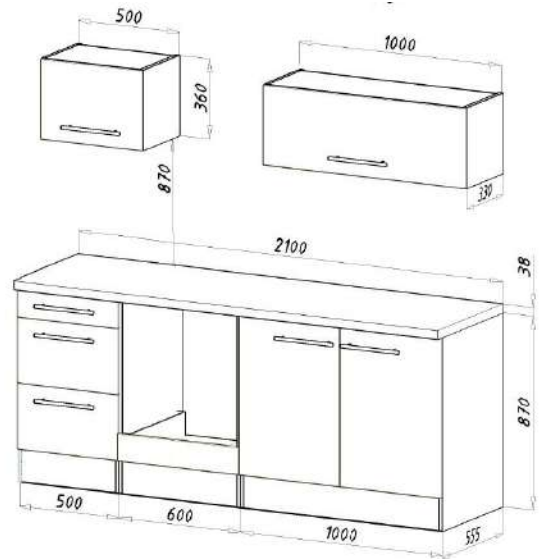

16. Fitted kitchen block 210cm € 2,250.00

Kitchen consists of:

- Built-in cooker set including glass ceramic hob
- Head-free inclined hood 60 cm, suitable for exhaust and circulating air
- Built-in sink stainless steel
- 1 base unit with drawer 50 cm; 1 stove cabinet 60 cm; 1 sink cabinet 100 cm
- 1 wall cabinet 50 cm, 1 wall unit 100 cm with glass inserts in the doors
- 1 worktop, 28 mm thickness
- Rod handles made of metal - stainless steel look
- Working height: 84.8 cm

For more information call on 045 810 148

More available colour options:

For more information call on 045 810 148

17. Fitted kitchen block 210cm € 2,070.00

Kitchen consists of:

- Built-in cooker set including glass ceramic hob, energy efficiency class A, stainless steel
- Substructure hood 60 cm, suitable for exhaust and circulating air
- Built-in sink, stainless steel
- 1 base cabinet with drawer 50 cm & 1 oven cabinet 60 cm
- 1 sink cabinet 100 cm & 1 wall cabinet 50 cm
- 1 vacuum cupboard 60 cm & 1 wall cabinet 100 cm
- 1 worktop beech imitation, 28 mm thick
- Plastic handles, silver
- Working height: 84.8 cm

For more information call on 045 810 148

18. Fitted kitchen block 210cm € 2,500.00

Kitchen consists of:

- Built-in cooker set including a glass ceramic hob with 2 circular and roasting zones
- Head-free sloping hood 60 cm suitable for exhaust and re-circulating air
- Inset stainless steel sink, with tap hole and tap
- 1 worktop, 38 mm thick
- Ergonomic working height of 91 cm
- Metal handles - stainless steel look
- All pull-outs with soft-close hinges
- All door hinges with soft-close function