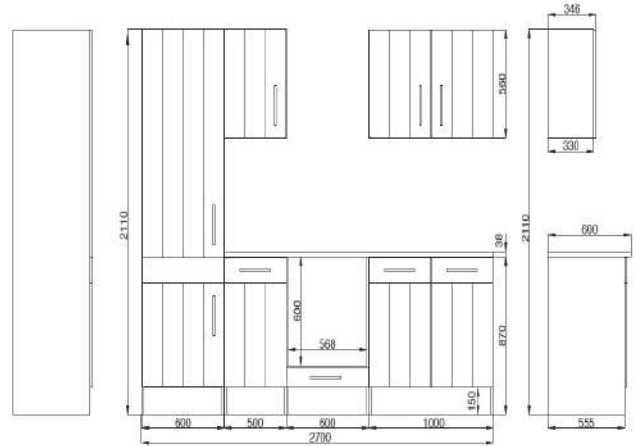

For more information call on 045 810 148

38. Country kitchen 270cm

€ 2,900.00