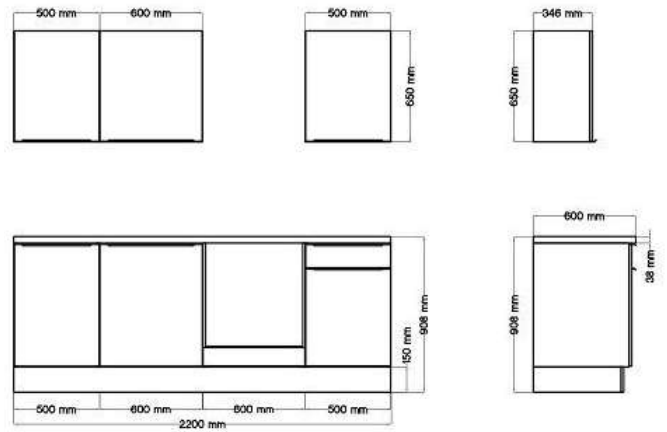

For more information call on 045 810 148

21. Fitted kitchen 220cm

€ 3,100.00