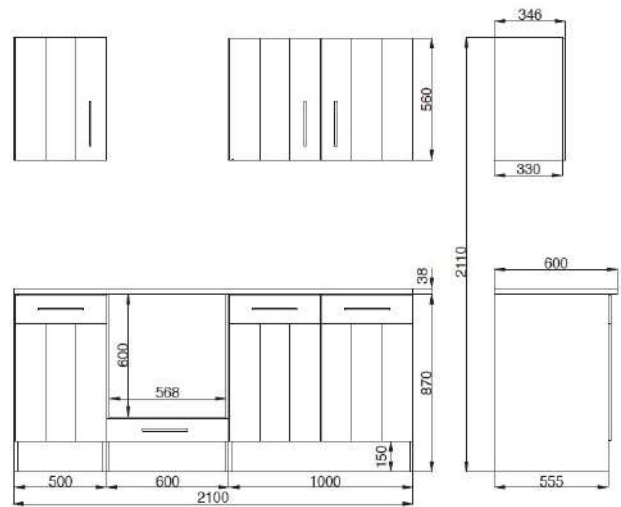

For more information call on 045 810 148

18. Fitted kitchen block 210cm € 2,500.00

Kitchen consists of:

- Built-in cooker set including a glass ceramic hob with 2 circular and roasting zones
- Head-free sloping hood 60 cm suitable for exhaust and re-circulating air
- Inset stainless steel sink, with tap hole and tap
- 1 worktop, 38 mm thick
- Ergonomic working height of 91 cm
- Metal handles - stainless steel look
- All pull-outs with soft-close hinges
- All door hinges with soft-close function

For more information call on 045 810 148

More available colour options:

For more information call on 045 810 148

19. Country kitchen 210cm

€ 2,350.00

Kitchen consists of:

- Conventional built-in oven including glass ceramic hob
- Built-in sink standard 8x4 stainless steel
- Extractor hood 60 cm glass, suitable for exhaust air and circulating air
- 1 base cabinet with drawer 50 cm
- 1 sink cabinet 100 cm & 1 oven cabinet 60 cm with flap door for baking tray
- 1 wall cabinet 50 cm & 1 wall cabinet 100 cm
- 1 worktop wild oak (replica), 38 mm thick
- Ergonomic working height of 90 cm
- Front and body larch white (matt)
- Metal handles - stainless steel look

For more information call on 045 810 148

20. Fitted kitchen 210cm

€ 2,200.00

Kitchen consists of:

- Built-in fridge with 4* freezer compartment
- Duo hob made of stainless steel
- With built-under microwave MW 700
- Single basin Dallas Single stainless steel
- 1 worktop 150 cm, 28 mm thick, Butcher walnut reproduction
- 1 high cabinet 60 cm
- 1 base cabinet with drawer 50 cm
- 1 x sink base cabinet 100 cm
- 1 x wall unit 100 cm with glass inserts in the doors
- 1 x wall cabinet 50 cm
- Metal bar handles - stainless steel look