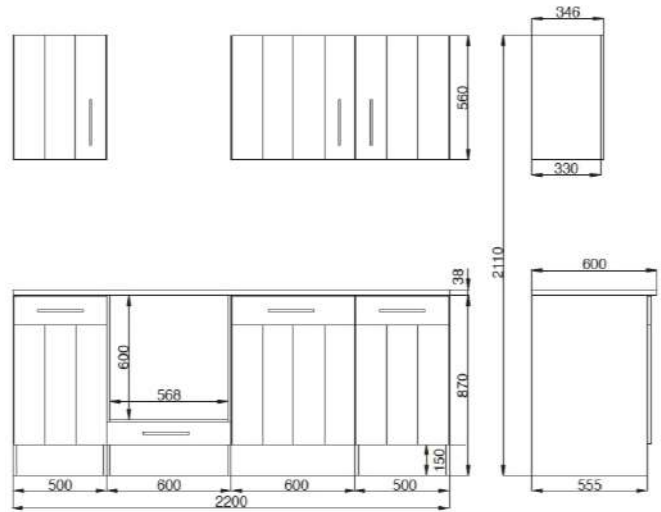

For more information call on 045 810 148

20. Fitted kitchen 210cm

€ 2,200.00

Kitchen consists of:

- Built-in fridge with 4* freezer compartment
- Duo hob made of stainless steel
- With built-under microwave MW 700
- Single basin Dallas Single stainless steel
- 1 worktop 150 cm, 28 mm thick, Butcher walnut reproduction
- 1 high cabinet 60 cm
- 1 base cabinet with drawer 50 cm
- 1 x sink base cabinet 100 cm
- 1 x wall unit 100 cm with glass inserts in the doors
- 1 x wall cabinet 50 cm
- Metal bar handles - stainless steel look

For more information call on 045 810 148

21. Fitted kitchen 220cm

€ 3,100.00

Kitchen consists of:

- Stove cabinet including built-in stove set including glass ceramic hob with 2 circle and roasting zones
- Head-free sloping hood 60 cm suitable for exhaust and recirculation
- Built-in dishwasher 60 cm with furniture door
- Built-in sink stainless steel
- Sink cabinet 50 cm
- Extractor hood
- 1 base cabinet 50 cm
- Stainless steel built-in sink
- 3 wall cupboards
- Continuous worktop 220 cm long

For more information call on 045 810 148

22. Country kitchen 220cm

€ 2,650.00

Kitchen consists of:

- Conventional built-in oven including glass ceramic hob
- Built-in dishwasher 60 cm with display
- Built-in sink standard 8x4 stainless steel
- Extractor hood 60 cm glass, suitable for exhaust air and circulating air
- 1 base cabinet with drawer 50 cm & 1 sink cabinet 50 cm
- 1 oven cabinet 60 cm with flap door for baking tray
- 1 niche with decorative panel for the dishwasher 60 cm
- 1 wall cabinet 50 cm & 1 hanging cabinet 110 cm
- 1 worktop wild oak (replica), 38 mm thick
- Ergonomic working height of 90 cm
- Front and body larch white (matt)
- Metal handles - stainless steel look