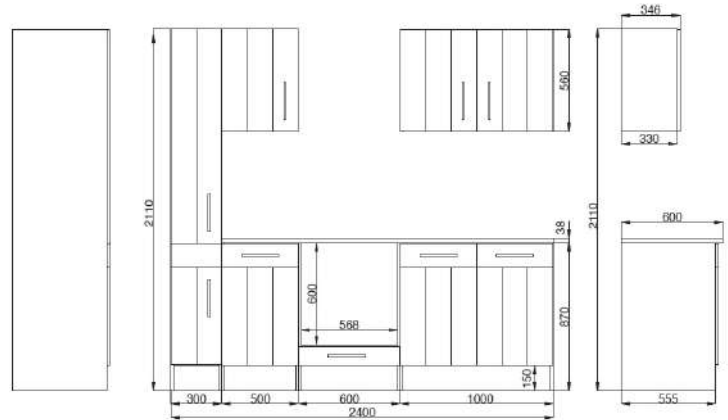

For more information call on 045 810 148

More available colour options:

For more information call on 045 810 148

29. Country kitchen 240cm

€ 2,580.00

Kitchen consists of:

- Conventional built-in oven including glass ceramic hob
- Built-in sink standard 8x4 stainless steel
- Extractor hood 60 cm glass, suitable for exhaust air and circulating air
- 1 base cabinet with drawer 50 cm & 1 sink cabinet 100 cm
- 1 oven cabinet 60 cm with flap door for baking tray
- 1 wall cabinet 50 cm, 1 apothecary cabinet 30 cm & 1 wall cabinet 100 cm
- 1 worktop wild oak (replica), 38 mm thick
- Ergonomic working height of 90 cm
- Front and body larch white (matt)
- Metal handles - stainless steel look

For more information call on 045 810 148

30. Fitted kitchen block 240cm € 2,700.00

Kitchen consists of:

- Built-in cooker set including glass ceramic hob with 2 circular and roasting zones
- Head-free angled hood 60 cm suitable for exhaust and recirculation air
- Built-in sink, stainless steel
- 1 base cabinet with drawer 50 cm & 1 oven cabinet 60 cm
- 1 sink cabinet 100 cm & 1 apothecary cabinet 30 cm
- 1 wall cabinet 50 cm with lift door & 1 wall cabinet 100 cm with lift door
- 1 worktop, 38 mm thick
- Ergonomic working height of 91 cm
- Metal handles - stainless steel look