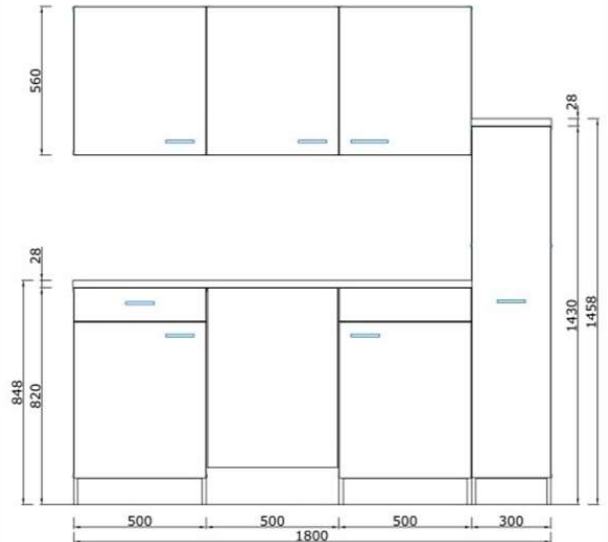

For more information call on 045 810 148

10. Single kitchen 180cm

€ 2,200.00