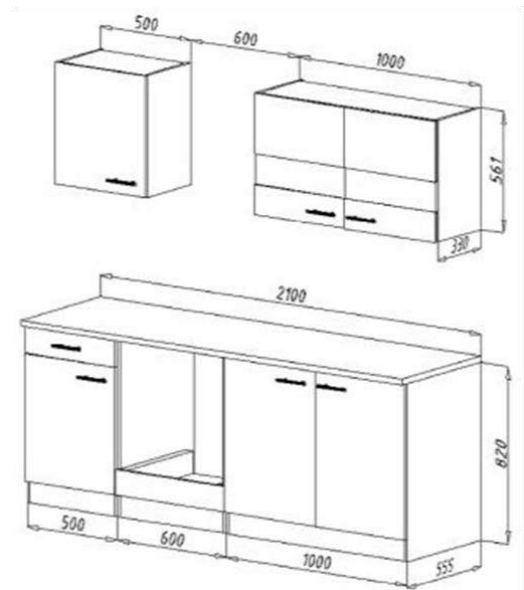

For more information call on 045 810 148

15. Single kitchen 205cm

€ 2,900.00

Single kitchen consists of:

- Built-in refrigerator, including freezer compartment
- Built-in dishwasher 45 cm, partially integrated
- Duo ceramic hob, ready to plug in
- Built-in oven, self-sufficient including air recirculation function
- Inset sink 8x4 stainless steel
- 1 worktop 28 mm
- 1 conversion cabinet for fridge & oven 60 cm
- 1 niche with decorative panel for dishwasher 45 cm
- 1 base cabinet with drawer 50 cm
- 1 sink cabinet 50 cm, 2 wall units 50 cm & 1 wall cabinet 45 cm

16. Fitted kitchen block 210cm € 2,250.00

Kitchen consists of:

- Built-in cooker set including glass ceramic hob
- Head-free inclined hood 60 cm, suitable for exhaust and circulating air
- Built-in sink stainless steel
- 1 base unit with drawer 50 cm; 1 stove cabinet 60 cm; 1 sink cabinet 100 cm
- 1 wall cabinet 50 cm, 1 wall unit 100 cm with glass inserts in the doors
- 1 worktop, 28 mm thickness
- Rod handles made of metal - stainless steel look
- Working height: 84.8 cm