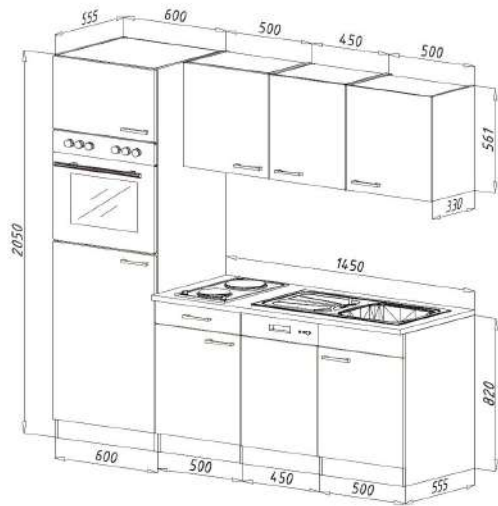

For more information call on 045 810 148

13. Single kitchen 195cm

€ 2,400.00

Single kitchen consists of:

- Undercounter fridge, including freezer compartment
- Built-in dishwasher 45 cm, partially integrated
- Duo hob stainless steel, ready to plug in
- Microwave
- Inset sink 8x4 stainless steel
- 1 worktop 28 mm, 1 base cabinet with drawer 50 cm
- 1 niche with decorative panel for the dishwasher
- 1 sink cabinet 50 cm, 3 wall units 50 cm, 1 wall cabinet 45 cm

For more information call on 045 810 148

14. Single kitchen 195cm

€ 2,500.00

Single kitchen consists of:

- Undercounter fridge, including freezer compartment
- Built-in dishwasher 45 cm, partially integrated
- Duo ceramic hob, ready to plug in
- Microwave
- Inset sink 8x4 stainless steel
- 1 worktop 28 mm, 1 base cabinet with drawer 50 cm
- 1 niche with decorative panel for the dishwasher
- 1 sink cabinet 50 cm, 3 wall units 50 cm, 1 wall cabinet 45 cm

For more information call on 045 810 148

15. Single kitchen 205cm

€ 2,900.00

Single kitchen consists of:

- Built-in refrigerator, including freezer compartment
- Built-in dishwasher 45 cm, partially integrated
- Duo ceramic hob, ready to plug in
- Built-in oven, self-sufficient including air recirculation function
- Inset sink 8x4 stainless steel
- 1 worktop 28 mm
- 1 conversion cabinet for fridge & oven 60 cm
- 1 niche with decorative panel for dishwasher 45 cm
- 1 base cabinet with drawer 50 cm
- 1 sink cabinet 50 cm, 2 wall units 50 cm & 1 wall cabinet 45 cm

16. Fitted kitchen block 210cm € 2,250.00

Kitchen consists of:

- Built-in cooker set including glass ceramic hob
- Head-free inclined hood 60 cm, suitable for exhaust and circulating air
- Built-in sink stainless steel
- 1 base unit with drawer 50 cm; 1 stove cabinet 60 cm; 1 sink cabinet 100 cm
- 1 wall cabinet 50 cm, 1 wall unit 100 cm with glass inserts in the doors
- 1 worktop, 28 mm thickness
- Rod handles made of metal - stainless steel look
- Working height: 84.8 cm