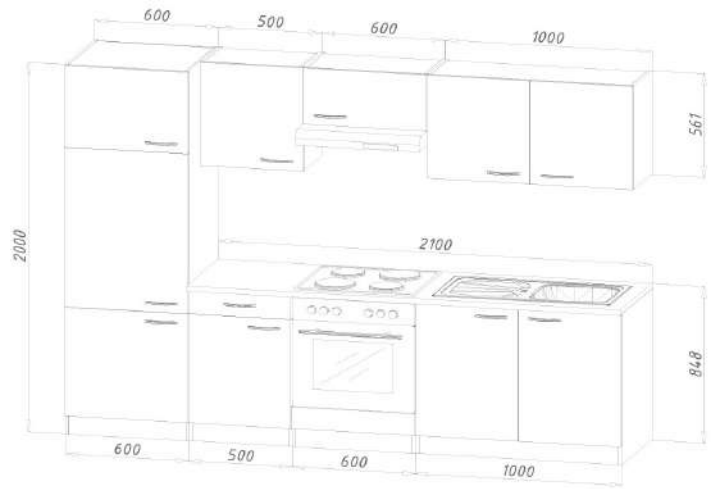

For more information call on 045 810 148

More available colour options:

For more information call on 045 810 148

40. Handle-less kitchen 270cm € 3,100.00

Kitchen consists of:

- Built-in oven, self-sufficient, energy efficiency class A
- Glass ceramic hob self-sufficient, frameless with touch sensor
- Head-free extractor hood 60 cm suitable for exhaust and re-circulating air
- Built-in refrigerator, including 4 * freezer compartment
- Inset stainless steel sink, with tap hole and tap
- 1 worktop, 38 mm thick
- Ergonomic working height of 91 cm

For more information call on 045 810 148

More available colour options:

For more information call on 045 810 148

41. Fitted kitchen 270cm

€ 2,300.00

Kitchen consists of:

- Built-in cooker set including glass ceramic hob, energy efficiency class A
- Under counter hood 60 cm, suitable for exhaust and re-circulating air
- Built-in fridge including 4 * freezer compartment
- Inset stainless steel sink, with tap hole and tap
- 1 beech worktop, with cut-outs, 28 mm thick
- Plastic handles, silver
- Working height: 84.8 cm

For more information call on 045 810 148

42. Fitted kitchen 270cm

€ 2,650.00

Kitchen consists of:

- Built-in refrigerator incl. 4 * freezer compartment
- Conventional built-in cooker with glass ceramic hob
- Built-in sink standard 8x4 stainless steel with waste and overflow fittings
- Chimney hood 60 cm, stainless steel, circulating air and exhaust air possible
- 1 refrigerator enclosure 60 cm & 1 base cabinet with drawer 50 cm
- 1 oven cabinet 60 cm, 1 sink cabinet 100 cm & 1 wall cabinet 50 cm
- 1 wall cupboard 100 cm with glass inserts in the doors
- 1 worktop in walnut butcher replica, with cut-outs, 28 mm thick
- Bar handles made of metal, stainless steel look