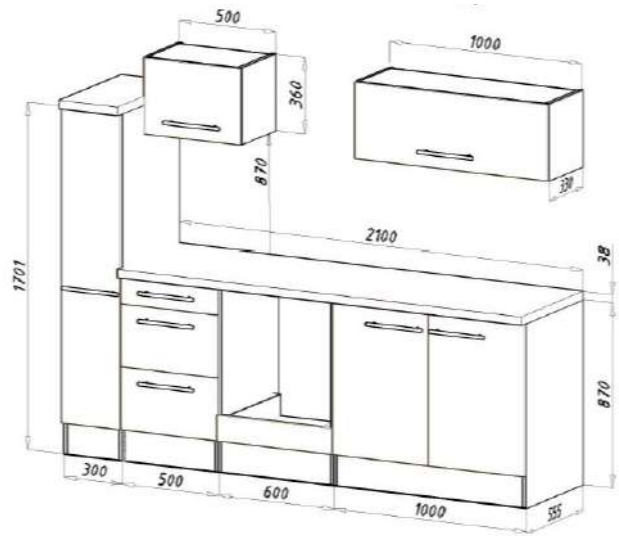

For more information call on 045 810 148

28. Fitted kitchen block 240cm € 2,350.00

Kitchen consists of:

- Conventional built-in cooker with glass ceramic hob
- Built-in sink standard 8x4 stainless steel
- Chimney hood 60 cm, stainless steel, circulating air and exhaust air possible
- 1 base cabinet with drawer 50 cm, 1 oven cabinet 60 cm & 1 apothecary cabinet 30 cm
- 1 sink cabinet 100 cm & 1 wall cabinet 50 cm
- 1 wall cupboard 100 cm with glass inserts in the doors
- 1 worktop butcher walnut imitation, 28 mm thick
- Bar handles made of metal, stainless steel look

For more information call on 045 810 148

More available colour options:

For more information call on 045 810 148

29. Country kitchen 240cm

€ 2,580.00

Kitchen consists of:

- Conventional built-in oven including glass ceramic hob
- Built-in sink standard 8x4 stainless steel
- Extractor hood 60 cm glass, suitable for exhaust air and circulating air
- 1 base cabinet with drawer 50 cm & 1 sink cabinet 100 cm
- 1 oven cabinet 60 cm with flap door for baking tray
- 1 wall cabinet 50 cm, 1 apothecary cabinet 30 cm & 1 wall cabinet 100 cm
- 1 worktop wild oak (replica), 38 mm thick
- Ergonomic working height of 90 cm
- Front and body larch white (matt)
- Metal handles - stainless steel look

For more information call on 045 810 148

30. Fitted kitchen block 240cm € 2,700.00

Kitchen consists of:

- Built-in cooker set including glass ceramic hob with 2 circular and roasting zones
- Head-free angled hood 60 cm suitable for exhaust and recirculation air
- Built-in sink, stainless steel
- 1 base cabinet with drawer 50 cm & 1 oven cabinet 60 cm
- 1 sink cabinet 100 cm & 1 apothecary cabinet 30 cm
- 1 wall cabinet 50 cm with lift door & 1 wall cabinet 100 cm with lift door
- 1 worktop, 38 mm thick
- Ergonomic working height of 91 cm
- Metal handles - stainless steel look