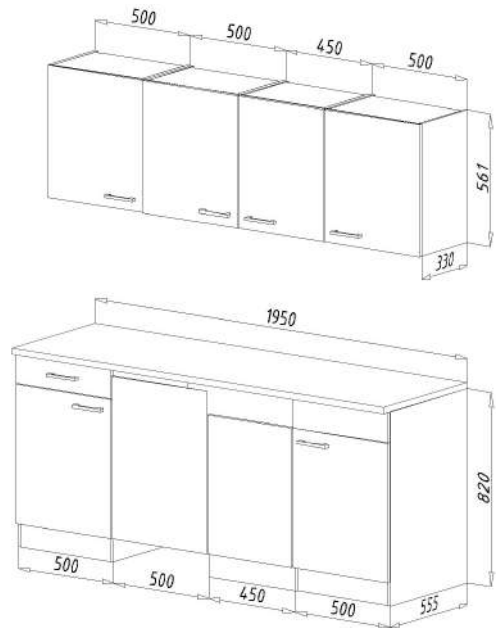

For more information call on 045 810 148

13. Single kitchen 195cm

€ 2,400.00