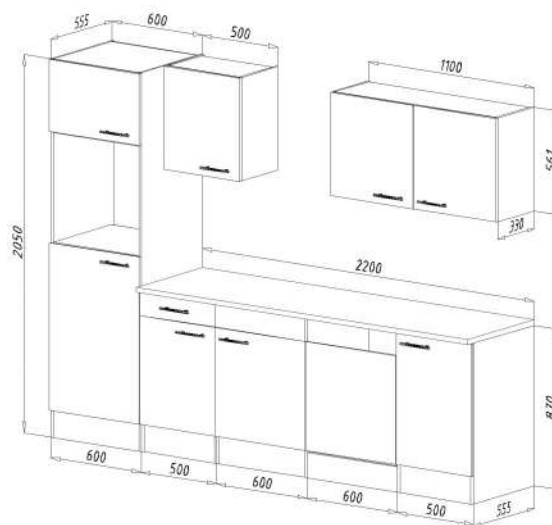

For more information call on 045 810 148

50. Fitted kitchen block 280cm € 3,050.00