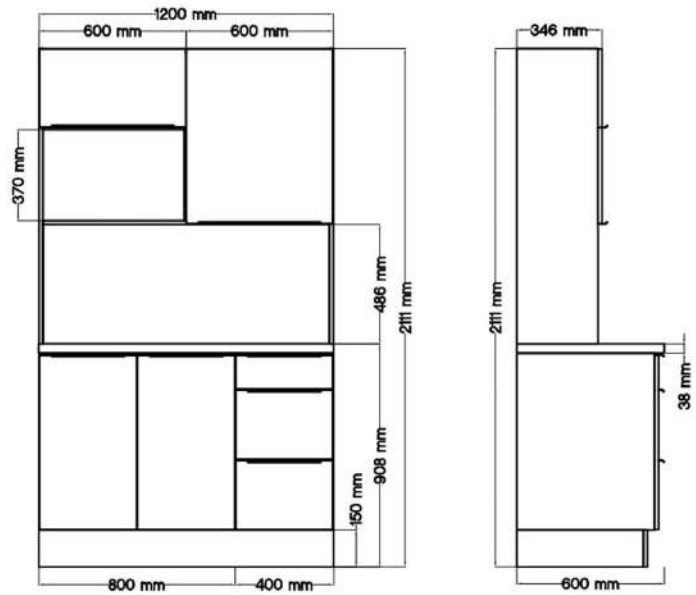

For more information call on 045 810 148

For more information call on 045 810 148

3. Kitchen Buffet 120cm

€ 1,900.00

Kitchen Buffet consists of:

- 1 base cabinet with 2 doors in 80 cm
- 1 base cabinet with drawers in 40 cm
- 1 wall unit with lift door 60 cm
- 1 shelf 60 cm & 1 upper cabinet 60 cm
- 1 worktop 120 cm, 38 mm thick
- Working height 91.5 cm
- MDF fronts
- Handle strips in aluminum look
- Rubber lip on the base panel
- Height adjustable feet +/- 2 cm

For more information call on 045 810 148

4. Kitchen Buffet 120cm

€ 2,100.00

Kitchen Buffet consists of:

- Built-in microwave
- 1 base cabinet with 2 doors in 80 cm
- 1 base cabinet with drawers in 40 cm
- 1 wall unit with lift door 60 cm
- 1 shelf 60 cm & 1 upper cabinet 60 cm
- 1 worktop 120 cm, 38 mm thick
- Working height 91.5 cm
- MDF fronts. Handle strips in aluminum look
- Rubber lip on the base panel
- Height adjustable feet +/- 2 cm