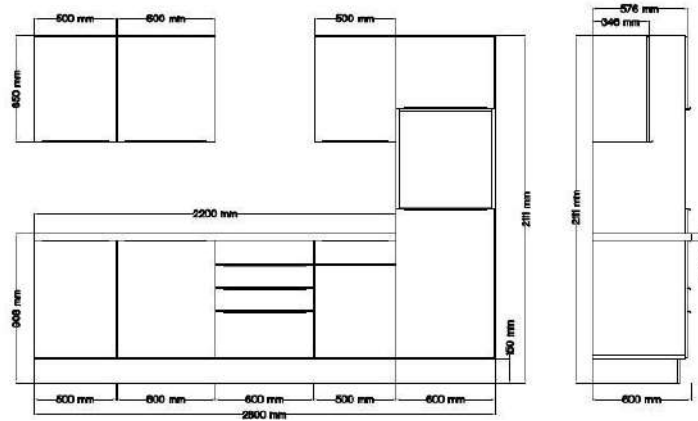

For more information call on 045 810 148

58. Fitted kitchen 280cm

€ 3,800.00