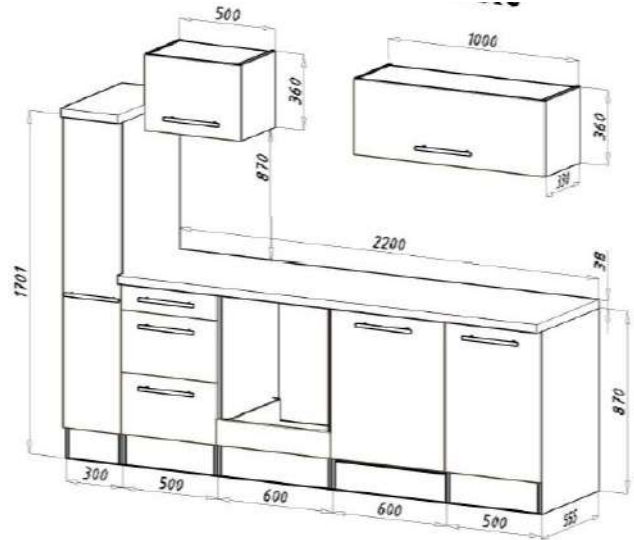

For more information call on 045 810 148

More available colour options:

For more information call on 045 810 148

31. Country kitchen 250cm

€ 2,900.00

Kitchen consists of:

- Conventional built-in oven including glass ceramic hob
- Built-in dishwasher 60 cm with display
- Built-in sink standard 8x4 stainless steel
- Extractor hood 60 cm glass, suitable for exhaust air and circulating air
- 1 base cabinet with drawer 50 cm, 1 sink cabinet 50 cm & 1 apothecary cabinet 30 cm
- 1 oven cabinet 60 cm with flap door for baking tray
- 1 niche with decorative panel for the dishwasher 60 cm
- 1 wall cabinet 50 cm & 1 hanging cabinet 110 cm
- 1 worktop wild oak (replica), 38 mm thick
- Ergonomic working height of 90 cm
- Front and body larch white (matt)
- Metal handles - stainless steel look

For more information call on 045 810 148

32. Fitted kitchen block 250cm € 3,100.00

Kitchen consists of:

- Built-in cooker set including glass ceramic hob with 2 circular and roasting zones
- Head-free angled hood 60 cm suitable for exhaust and recirculation air
- Built-in dishwasher 60 cm
- Built-in sink, stainless steel
- 1 base cabinet with drawer 50 cm & 1 oven cabinet 60 cm
- 1 sink cabinet 50 cm & 1 apothecary cabinet 30 cm
- 1 niche for dishwasher 60 cm with decorative cover
- 1 wall cabinet 50 cm with lift door & 1 hanging cabinet 110 cm with lift door
- 1 worktop, 38 mm thick
- Ergonomic working height of 91 cm
- Metal handles - stainless steel look