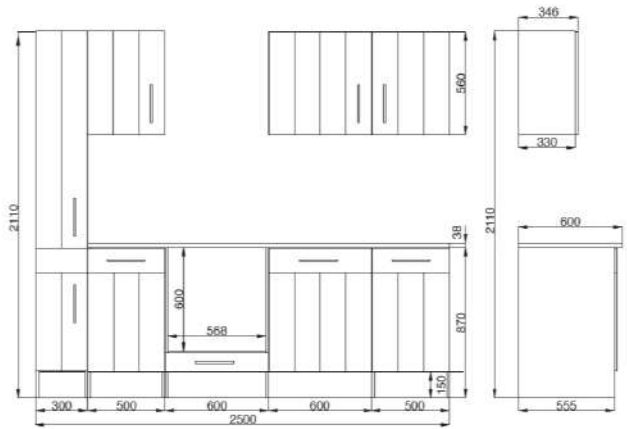

For more information call on 045 810 148

More available colour options:

For more information call on 045 810 148

31. Country kitchen 250cm

€ 2,900.00

Kitchen consists of:

- Conventional built-in oven including glass ceramic hob
- Built-in dishwasher 60 cm with display
- Built-in sink standard 8x4 stainless steel
- Extractor hood 60 cm glass, suitable for exhaust air and circulating air
- 1 base cabinet with drawer 50 cm, 1 sink cabinet 50 cm & 1 apothecary cabinet 30 cm
- 1 oven cabinet 60 cm with flap door for baking tray
- 1 niche with decorative panel for the dishwasher 60 cm
- 1 wall cabinet 50 cm & 1 hanging cabinet 110 cm
- 1 worktop wild oak (replica), 38 mm thick
- Ergonomic working height of 90 cm
- Front and body larch white (matt)
- Metal handles - stainless steel look

For more information call on 045 810 148

32. Fitted kitchen block 250cm € 3,100.00

Kitchen consists of:

- Built-in cooker set including glass ceramic hob with 2 circular and roasting zones
- Head-free angled hood 60 cm suitable for exhaust and recirculation air
- Built-in dishwasher 60 cm
- Built-in sink, stainless steel
- 1 base cabinet with drawer 50 cm & 1 oven cabinet 60 cm
- 1 sink cabinet 50 cm & 1 apothecary cabinet 30 cm
- 1 niche for dishwasher 60 cm with decorative cover
- 1 wall cabinet 50 cm with lift door & 1 hanging cabinet 110 cm with lift door
- 1 worktop, 38 mm thick
- Ergonomic working height of 91 cm
- Metal handles - stainless steel look