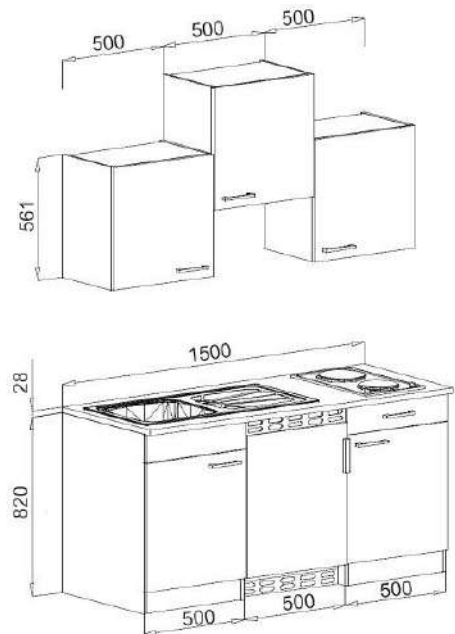

For more information call on 045 810 148

7. Mini kitchen 150 cm

€ 2,060.00