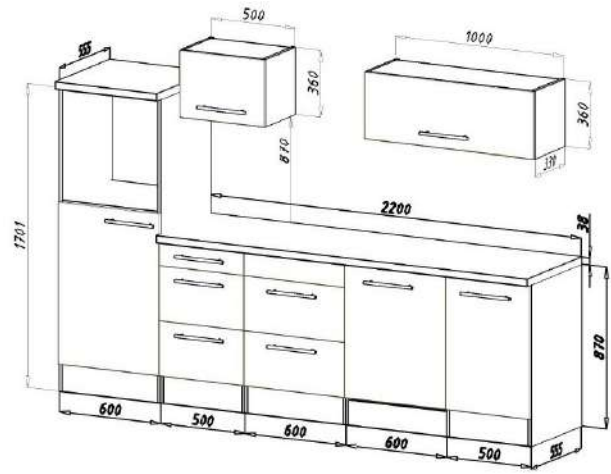

For more information call on 045 810 148

50. Fitted kitchen block 280cm € 3,050.00

Kitchen consists of:

- Building construction built-in oven self-sufficient
- Built-in refrigerator including 4* freezer compartment
- Chimney hood 60 cm, suitable for exhaust and circulating air
- Frameless glass ceramic hob
- Built-in dishwasher 60 cm partially integrated
- Built-in sink, stainless steel sink
- 1 cabinet 60 cm for oven and refrigerator
- 1 base cabinet with drawer 50 cm & 1 niche for dishwasher
- 1 base cabinet 60 cm for hob & 1 sink cabinet 50 cm
- 1 wall cabinet 50 cm & 1 hanging cabinet 110 cm
- 1 worktop in York oak imitation, 28 mm thick
- Bar handles made of metal - stainless steel look

For more information call on 045 810 148

51. Fitted kitchen block 280cm € 3,300.00

Kitchen consists of:

- Built-in cooker set including glass ceramic hob
- Built-in fridge-freezer 178 cm
- Semi-integrated dishwasher 60 cm
- Head-free sloping hood 60 cm, suitable for exhaust and recirculation
- Built-in sink stainless steel
- 1 worktop, concrete look, with cut-outs, 28 mm thick
- Bar handles made of metal - stainless steel look
- Working height: 84.8 cm

For more information call on 045 810 148

53. Fitted kitchen 280cm

€ 3,450.00

Kitchen consists of:

- Self-sufficient built-in oven, energy efficiency class A.
- Self-sufficient glass ceramic hob, frameless with touch sensor
- Head-free extractor hood 60 cm suitable for exhaust and recirculation
- Built-in refrigerator including 4* freezer compartment
- Fully integrated dishwasher 60 cm
- Built-in sink stainless steel
- 1 base cabinet with drawer 50 cm & 1 tall cabinet for refrigerator and oven 60 cm
- 1 hob base unit 60 cm, 1 sink cabinet 50 cm & 1 niche 60 cm for dishwasher
- 1 wall cabinet 50 cm with lift door & 1 hanging cabinet 110 cm with lift door
- 1 worktop, with cut-outs, 38 mm thick
- Metal handles - stainless steel look
- Ergonomic working height of 91 cm