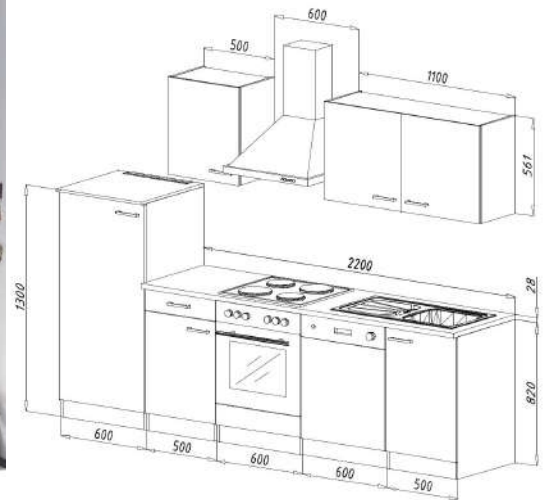

For more information call on 045 810 148

47. Fitted kitchen 280cm

€ 2,700.00