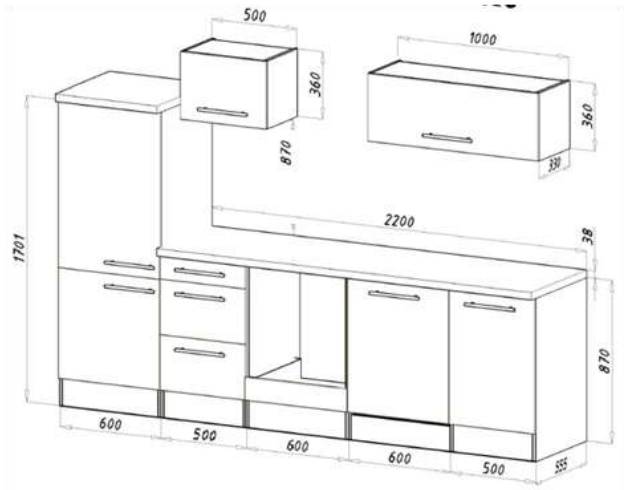

For more information call on 045 810 148

More available colour options:

For more information call on 045 810 148

54. Handle-less fitted kitchen 280cm € 3,500.00

Kitchen consists of:

- Self-sufficient built-in oven, energy efficiency class A
- Self-sufficient glass ceramic hob, frameless with touch sensor
- Head-free extractor hood 60 cm suitable for exhaust and recirculation
- Built-in refrigerator including 4* freezer compartment
- Fully integrated dishwasher 60 cm
- Built-in sink stainless steel
- 1 base cabinet with drawer 50 cm & 1 tall cabinet for refrigerator and oven 60 cm
- 1 hob base unit 60 cm, 1 sink cabinet 50 cm & 1 niche 60 cm for dishwasher
- 1 wall cabinet 50 cm, with a height of 72 cm
- 1 hanging cabinet 110 cm, with a height of 72 cm
- 1 worktop with cut-outs, 38 mm thick
- Ergonomic working height of 91 cm

For more information call on 045 810 148

More available colour options:

For more information call on 045 810 148

55. Fitted kitchen 280cm

€ 3,600.00

Kitchen consists of:

- Built-in cooker set including glass ceramic hob with 2 circular and roasting zones
- Installation of a fridge / freezer combination
- Head-free angled hood 60 cm suitable for exhaust and recirculation air
- Built-in dishwasher 60 cm
- Built-in sink, stainless steel
- 1 built-in cabinet for fridge / freezer combination 60 cm
- 1 base cabinet with drawer 50 cm & 1 oven cabinet 60 cm
- 1 sink cabinet 50 cm & 1 niche for dishwasher 60 cm with decorative cover
- 1 wall cabinet 50 cm with lift door & 1 hanging cabinet 110 cm with lift door
- 1 worktop, 38 mm thick
- Ergonomic working height of 91 cm
- Metal handles - stainless steel look