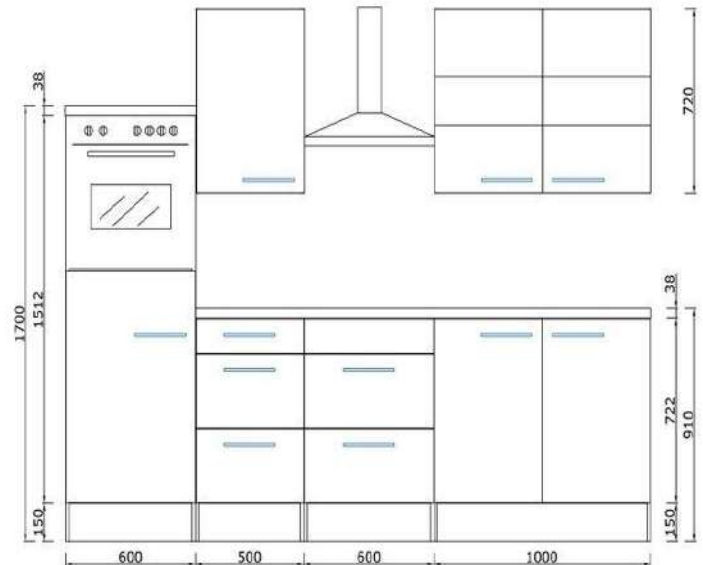

For more information call on 045 810 148

38. Country kitchen 270cm

€ 2,900.00

Kitchen consists of:

- 4 * built-in refrigerator including freezer compartment 122.5 cm
- Conventional built-in oven including glass ceramic hob
- Built-in sink standard 8x4 stainless steel
- Extractor hood 60 cm glass, suitable for exhaust air and circulating air
- 1 refrigerator enclosure 60 cm, 1 base cabinet with drawer 50 cm & 1 sink cabinet 100 cm
- 1 oven cabinet 60 cm with flap door for baking tray
- 1 wall cabinet 50 cm & 1 wall cabinet 100 cm
- 1 worktop wild oak (replica), 38 mm thick
- Ergonomic working height of 90 cm
- Front and body larch white (matt)
- Metal handles - stainless steel look

For more information call on 045 810 148

39. Fitted kitchen 270cm

€ 3,100.00

Kitchen consists of:

- Self-sufficient built-in oven, energy efficiency class A.
- Self-sufficient glass ceramic hob, frameless with touch sensor
- Head-free extractor hood 60 cm suitable for exhaust and recirculation
- Built-in refrigerator including 4* freezer compartment
- Built-in sink stainless steel
- 1 base cabinet with drawer 50 cm & 1 tall cabinet for refrigerator and oven 60 cm
- 1 hob base unit 60 cm, 1 sink cabinet 100 cm & 1 wall cabinet 50 cm with lift door
- 1 wall cabinet 100 cm with lift door
- 1 worktop, 38 mm thick
- Metal handles - stainless steel look
- Ergonomic working height of 91 cm