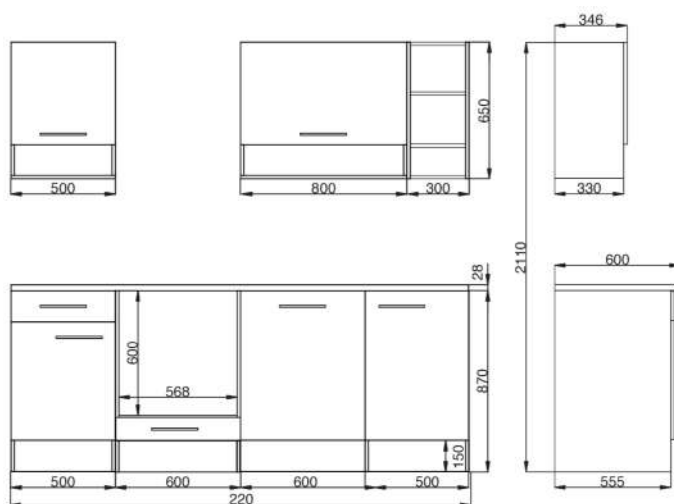

For more information call on 045 810 148

More available colour options:

For more information call on 045 810 148

24. Fitted kitchen block 220cm € 2,400.00

Kitchen consists of:

- Built-in cooker set including glass ceramic hob, energy efficiency class A, stainless steel
- Head-free sloping hood 60 cm, exhaust air and circulating air possible
- Built-in sink stainless steel
- Niche for under-counter washing machine (washing machine not included)
- 1 worktop, sawn oak imitation, 28 mm thick
- Ergonomic working height of 85 cm

For more information call on 045 810 148

25. Fitted kitchen block 220cm € 2,650.00

Kitchen consists of:

- Built-in cooker set including glass ceramic hob, energy efficiency class A, stainless steel
- Head-free sloping hood 60 cm, exhaust air and circulating air possible
- Built-in sink stainless steel
- Fully integrated built-in dishwasher 60 cm
- 1 base cabinet with drawer 50 cm & 1 oven cabinet 60 cm with flap door for baking tray
- 1 niche 60 cm with decorative cover for dishwasher
- 1 sink cabinet 50 cm, 1 wall cabinet 50 cm & 1 wall cabinet 80 cm with lift function
- 1 hanging area 30 cm
- 1 worktop, wild oak imitation, 28 mm thick
- Ergonomic working height of 90 cm
- Metal handles - stainless steel look