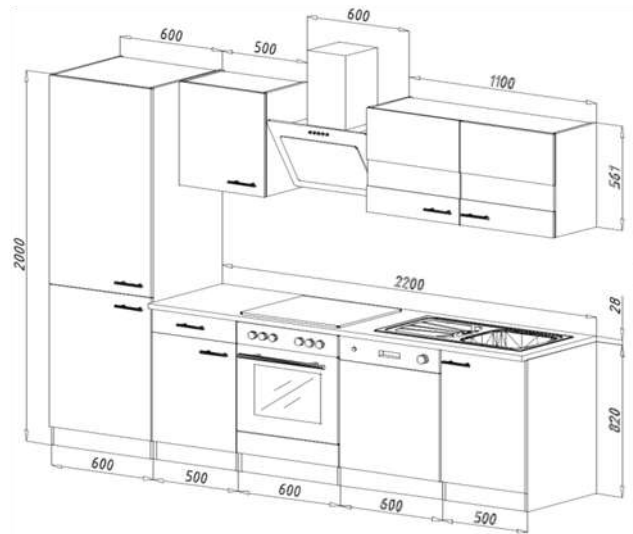

For more information call on 045 810 148

50. Fitted kitchen block 280cm € 3,050.00

Kitchen consists of:

- Building construction built-in oven self-sufficient
- Built-in refrigerator including 4* freezer compartment
- Chimney hood 60 cm, suitable for exhaust and circulating air
- Frameless glass ceramic hob
- Built-in dishwasher 60 cm partially integrated
- Built-in sink, stainless steel sink
- 1 cabinet 60 cm for oven and refrigerator
- 1 base cabinet with drawer 50 cm & 1 niche for dishwasher
- 1 base cabinet 60 cm for hob & 1 sink cabinet 50 cm
- 1 wall cabinet 50 cm & 1 hanging cabinet 110 cm
- 1 worktop in York oak imitation, 28 mm thick
- Bar handles made of metal - stainless steel look

For more information call on 045 810 148

51. Fitted kitchen block 280cm € 3,300.00

Kitchen consists of:

- Built-in cooker set including glass ceramic hob
- Built-in fridge-freezer 178 cm
- Semi-integrated dishwasher 60 cm
- Head-free sloping hood 60 cm, suitable for exhaust and recirculation
- Built-in sink stainless steel
- 1 worktop, concrete look, with cut-outs, 28 mm thick
- Bar handles made of metal - stainless steel look
- Working height: 84.8 cm

For more information call on 045 810 148

53. Fitted kitchen 280cm

€ 3,450.00

Kitchen consists of:

- Self-sufficient built-in oven, energy efficiency class A.
- Self-sufficient glass ceramic hob, frameless with touch sensor
- Head-free extractor hood 60 cm suitable for exhaust and recirculation
- Built-in refrigerator including 4* freezer compartment
- Fully integrated dishwasher 60 cm
- Built-in sink stainless steel
- 1 base cabinet with drawer 50 cm & 1 tall cabinet for refrigerator and oven 60 cm
- 1 hob base unit 60 cm, 1 sink cabinet 50 cm & 1 niche 60 cm for dishwasher
- 1 wall cabinet 50 cm with lift door & 1 hanging cabinet 110 cm with lift door
- 1 worktop, with cut-outs, 38 mm thick
- Metal handles - stainless steel look
- Ergonomic working height of 91 cm