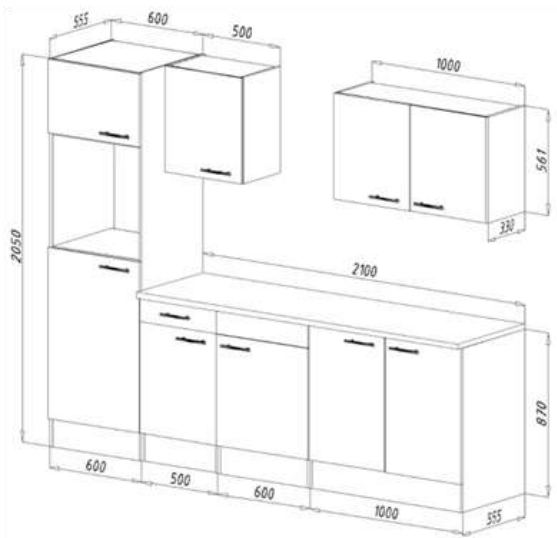

For more information call on 045 810 148

More available colour options:

For more information call on 045 810 148

34. Fitted kitchen block 250cm € 2,550.00

Kitchen consists of:

- Built-in stove set including glass ceramic hob, energy efficiency class A, stainless steel
- Headless sloping hood 60 cm, glass
- Inset stainless steel sink, with tap hole and tap
- Niche for under-counter washing machine (washing machine not included)
- 1 countertop sawn oak replica, 28 mm thick
- Ergonomic working height of 85 cm
- Metal handles - stainless steel look

For more information call on 045 810 148

36. Fitted kitchen block 250cm € 3,200.00

Kitchen consists of:

- Stove cabinet including built-in stove set including glass ceramic hob with 2 circle and roasting zones
- Head-free sloping hood 60 cm suitable for exhaust and recirculation
- Built-in dishwasher 60 cm with furniture door
- Built-in sink stainless steel
- Sink cabinet 50 cm
- Extractor hood
- 1 base cabinet 50 cm, 3 wall cupboards
- Worktop: 38 mm thick in Artisan Oak look
- Ergonomic working height: 91.5 cm

For more information call on 045 810 148

37. Fitted kitchen 270cm

€ 2,600.00

Kitchen consists of:

- Building construction built-in oven self-sufficient
- Built-in refrigerator incl. 4 * freezer
- Chimney hood 60 cm, suitable for exhaust and circulating air
- Frameless glass ceramic hob
- Built-in sink stainless steel, with tap hole and tap
- 1 conversion cabinet 60 cm for oven and refrigerator
- 1 base unit with drawer 50 cm & 1 base unit 60 cm for hob
- 1 sink cabinet 100 cm, 1 wall cabinet 50 cm & 1 wall unit 100 cm,
- 1 Worktop, 28 mm thickness. Working height: 90 cm
- Rod handles made of metal - stainless steel look.