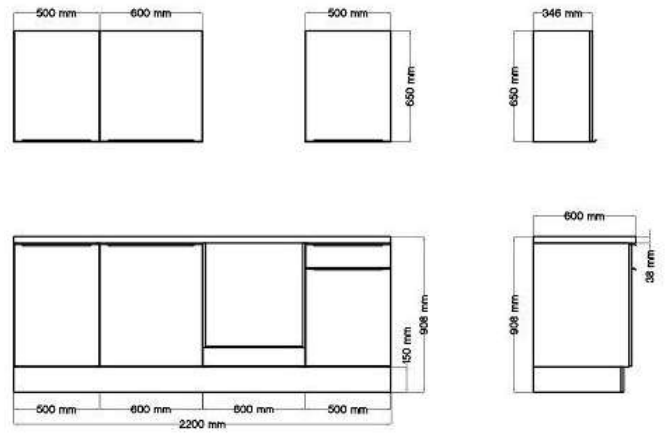

21. Fitted kitchen 220cm

€ 3,100.00