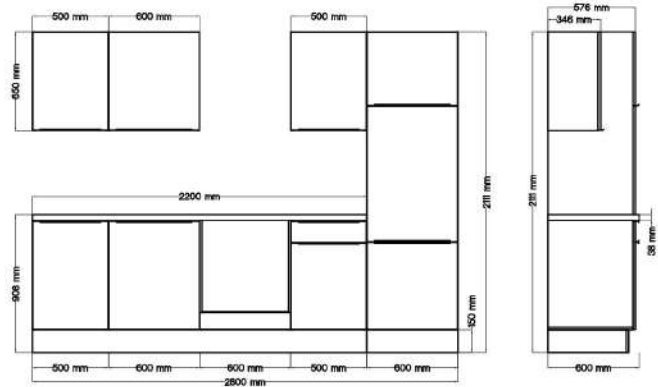

55. Fitted kitchen 280cm

€ 3,800.00