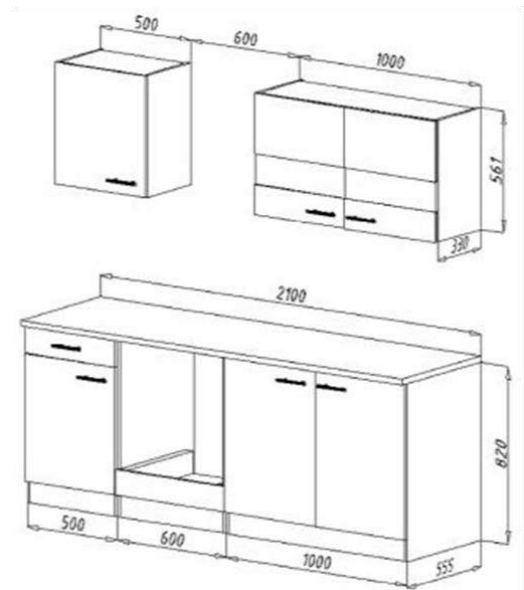

15. Single kitchen 205cm

€ 2,900.00

Single kitchen consists of:

- Built-in refrigerator, including freezer compartment
- Built-in dishwasher 45 cm, partially integrated
- Duo ceramic hob, ready to plug in
- Built-in oven, self-sufficient including air recirculation function
- Inset sink 8x4 stainless steel
- 1 worktop 28 mm
- 1 conversion cabinet for fridge & oven 60 cm
- 1 niche with decorative panel for dishwasher 45 cm
- 1 base cabinet with drawer 50 cm
- 1 sink cabinet 50 cm, 2 wall units 50 cm & 1 wall cabinet 45 cm

16. Fitted kitchen block 210cm € 2,330.00

Kitchen consists of:

- Built-in cooker set including glass ceramic hob
- Head-free inclined hood 60 cm, suitable for exhaust and circulating air
- Built-in sink stainless steel
- 1 base unit with drawer 50 cm; 1 stove cabinet 60 cm; 1 sink cabinet 100 cm
- 1 wall cabinet 50 cm, 1 wall unit 100 cm with glass inserts in the doors
- 1 worktop, 28 mm thickness
- Rod handles made of metal - stainless steel look
- Working height: 84.8 cm