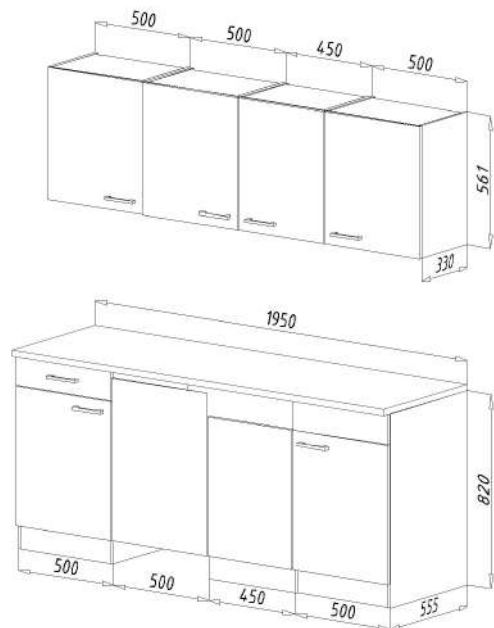

14. Single kitchen 195cm

€ 2,500.00