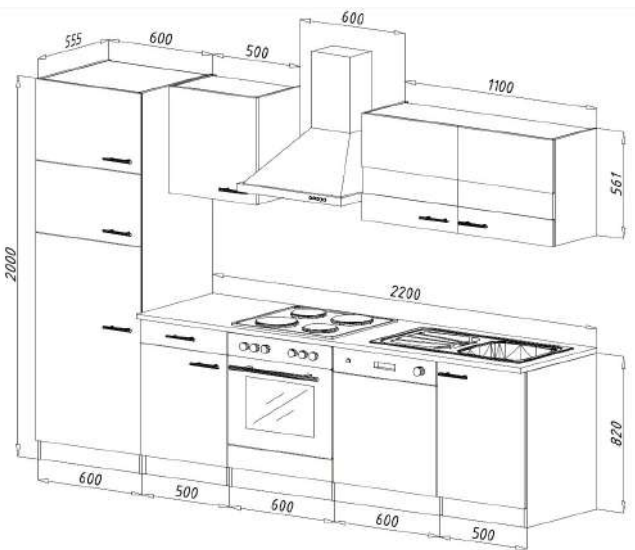

46. Fitted kitchen block 280cm € 3,050.00

Kitchen consists of:

- Built-in refrigerator 4 *
- Built-in cooker set including glass ceramic hob, stainless steel
- Built-in sink standard 8x4 stainless steel with waste and overflow fittings
- Head-free sloping hood 60 cm, stainless steel, circulating air and exhaust air possible
- 1 refrigerator enclosure 60 cm & 1 base cabinet with drawer 50 cm
- 1 oven cabinet 60 cm & 1 niche 60 cm with decorative cover for dishwasher
- 1 sink cabinet 50 cm & 1 wall cabinet 50 cm
- 1 wall cupboard 100 cm with glass inserts in the doors
- 1 worktop in walnut butcher replica, with cut-outs, 28 mm thick
- Bar handles of metal

More available colour options:

47. Fitted kitchen block 280cm € 3,100.00

Kitchen consists of:

- Built-in cooker set including glass ceramic hob
- 4 * Built-in fridge-freezer combination 144 cm
- Semi-integrated dishwasher 60 cm
- Head-free sloping hood 60 cm, suitable for exhaust and recirculation
- Built-in sink stainless steel
- 1 refrigerator cabinet 60 cm & 1 base cabinet with drawer 50 cm
- 1 oven cabinet 60 cm, 1 sink cabinet 50 cm & 1 niche for dishwasher 60 cm
- 1 apothecary cabinet 30 cm, 1 wall cabinet 50 cm & 1 wall cabinet 110 cm with glass inserts in the doors
- 1 worktop oak Sonoma rough sawn replica, 28 mm thick
- Bar handles made of metal - stainless steel look