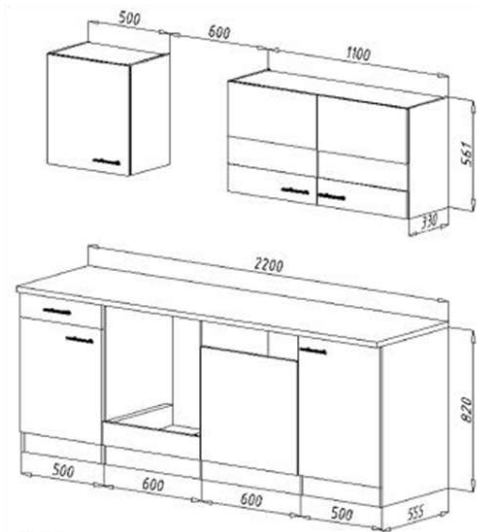

23. Fitted kitchen block 220cm € 2,650.00