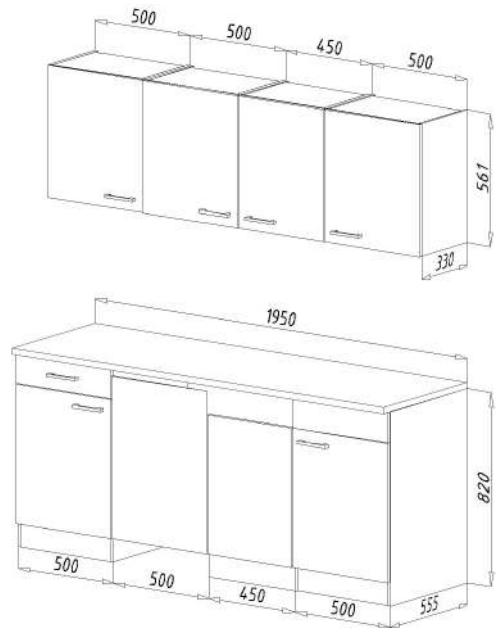

13. Single kitchen 195cm

€ 2,400.00