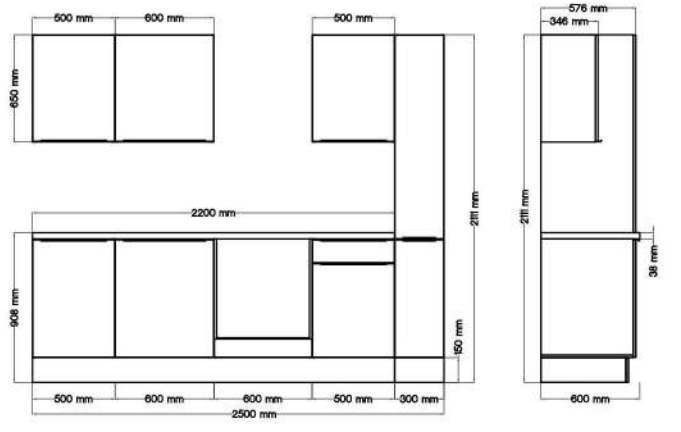

More available colour options:

33. Fitted kitchen block 250cm € 2,800.00

Kitchen consists of:

- Built-in cooker set including glass ceramic hob, energy efficiency class A, stainless steel
- Headless sloping hood 60 cm, glass
- Inset stainless steel sink, with tap hole and tap
- Built-in dishwasher fully integrated 60 cm
- 1 countertop wild oak replica, with cut-outs, 28 mm thick
- Ergonomic working height of 90 cm
- Metal handles - stainless steel look

34. Fitted kitchen block 250cm € 3,200.00

Kitchen consists of:

- Stove cabinet including built-in stove set including glass ceramic hob with 2 circle and roasting zones
- Head-free sloping hood 60 cm suitable for exhaust and recirculation
- Built-in dishwasher 60 cm with furniture door
- Built-in sink stainless steel
- Sink cabinet 50 cm
- Extractor hood
- 1 base cabinet 50 cm, 3 wall cupboards
- Worktop: 38 mm thick in Artisan Oak look
- Ergonomic working height: 91.5 cm