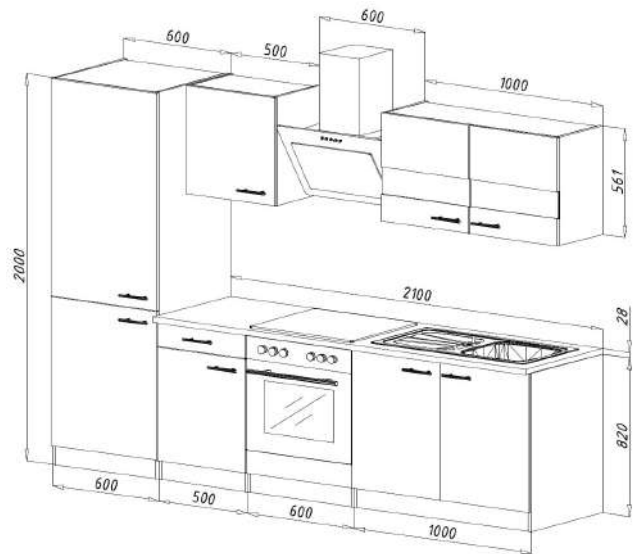

More available colour options:

41. Fitted kitchen 270cm

€ 2,900.00

Kitchen consists of:

- Built-in cooker set including glass ceramic hob
- 4 * Built-in fridge-freezer combination 144 cm
- Head-free sloping hood 60 cm, suitable for exhaust and recirculation
- Built-in sink stainless steel
- 1 refrigerator cabinet 60 cm & 1 base cabinet with drawer 50 cm
- 1 oven cabinet 60 cm, 1 sink cabinet 100 cm & 1 wall cabinet 50 cm
- 1 wall cupboard 100 cm with glass inserts in the doors
- 1 worktop oak Sonoma rough sawn replica, with cut-outs, 28 mm thick
- Bar handles made of metal - stainless steel look

42. Fitted kitchen 270cm

€ 2,995.00

Kitchen consists of:

- Built-in cooker set including glass ceramic hob
- Built-in fridge-freezer 178 cm
- Head-free sloping hood 60 cm, suitable for exhaust and recirculation
- Built-in sink stainless steel
- 1 refrigerator cabinet 60 cm & 1 base cabinet with drawer 50 cm
- 1 oven cabinet 60 cm, 1 sink cabinet 50 cm & 1 wall cabinet 50 cm
- 1 wall cupboard 100 cm with glass inserts in the doors
- 1 worktop, concrete look, with cut-outs, 28 mm thick
- Bar handles made of metal - stainless steel look
- Working height: 84.8 cm

43. Fitted kitchen 270cm

€ 3,100.00

Kitchen consists of:

- Built-in cooker set including glass ceramic hob with 2 circular and roasting zones
- Built-in fridge / freezer combination
- Head-free angled hood 60 cm suitable for exhaust and recirculation air
- Built-in sink, stainless steel
- 1 built-in cabinet for fridge / freezer combination 60 cm
- 1 base cabinet with drawer 50 cm & 1 oven cabinet
- 1 sink cabinet 100 cm & 1 wall cabinet with lift door
- 1 wall cabinet 100 cm with lift door
- 1 worktop, with cut-outs, 38 mm thick
- Ergonomic working height of 91 cm
- Metal handles - stainless steel look