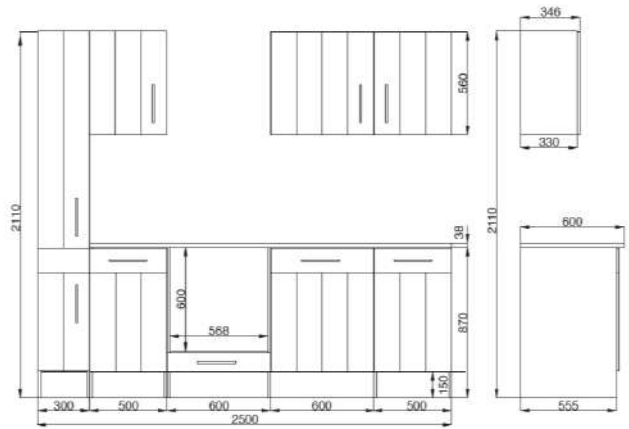

30. Country kitchen 250cm

€ 2,900.00