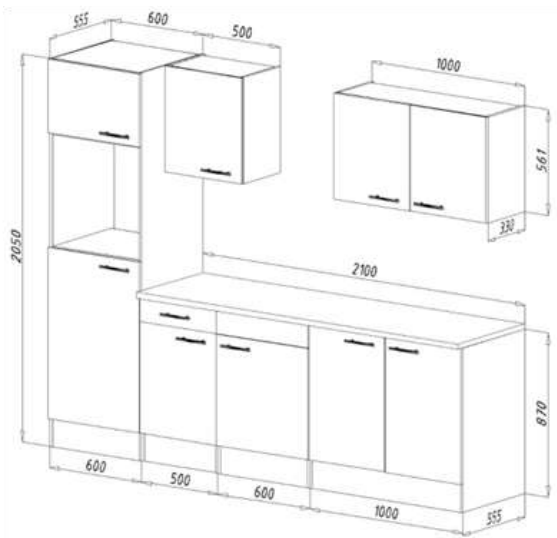

More available colour options:

33. Fitted kitchen block 250cm € 2,800.00

Kitchen consists of:

- Built-in cooker set including glass ceramic hob, energy efficiency class A, stainless steel
- Headless sloping hood 60 cm, glass
- Inset stainless steel sink, with tap hole and tap
- Built-in dishwasher fully integrated 60 cm
- 1 countertop wild oak replica, with cut-outs, 28 mm thick
- Ergonomic working height of 90 cm
- Metal handles - stainless steel look

34. Fitted kitchen block 250cm € 3,200.00

Kitchen consists of:

- Stove cabinet including built-in stove set including glass ceramic hob with 2 circle and roasting zones
- Head-free sloping hood 60 cm suitable for exhaust and recirculation
- Built-in dishwasher 60 cm with furniture door
- Built-in sink stainless steel
- Sink cabinet 50 cm
- Extractor hood
- 1 base cabinet 50 cm, 3 wall cupboards
- Worktop: 38 mm thick in Artisan Oak look
- Ergonomic working height: 91.5 cm

35. Fitted kitchen 270cm

€ 2,600.00

Kitchen consists of:

- Building construction built-in oven self-sufficient
- Built-in refrigerator incl. 4 * freezer
- Chimney hood 60 cm, suitable for exhaust and circulating air
- Frameless glass ceramic hob
- Built-in sink stainless steel, with tap hole and tap
- 1 conversion cabinet 60 cm for oven and refrigerator
- 1 base unit with drawer 50 cm & 1 base unit 60 cm for hob
- 1 sink cabinet 100 cm, 1 wall cabinet 50 cm & 1 wall unit 100 cm,
- 1 Worktop, 28 mm thickness. Working height: 90 cm
- Rod handles made of metal - stainless steel look.