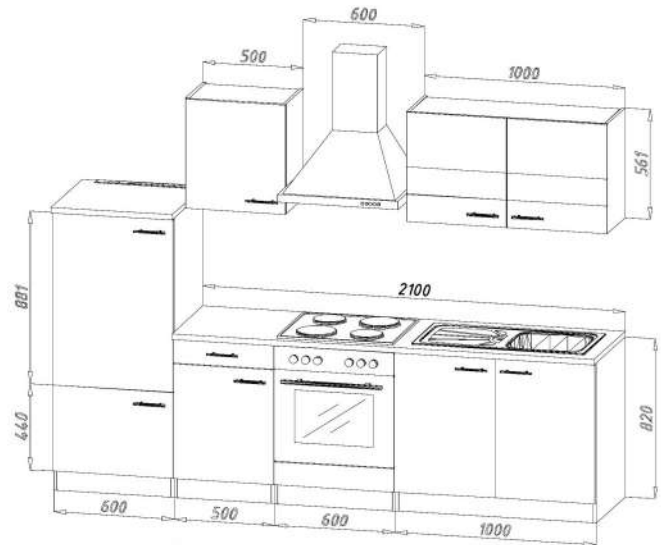

More available colour options:

38. Handle-less kitchen 270cm € 3,100.00

Kitchen consists of:

- Built-in oven, self-sufficient, energy efficiency class A
- Glass ceramic hob self-sufficient, frameless with touch sensor
- Head-free extractor hood 60 cm suitable for exhaust and re-circulating air
- Built-in refrigerator, including 4 * freezer compartment
- Inset stainless steel sink, with tap hole and tap
- 1 worktop, 38 mm thick
- Ergonomic working height of 91 cm

More available colour options:

39. Fitted kitchen 270cm

€ 2,380.00

Kitchen consists of:

- Built-in cooker set including glass ceramic hob, energy efficiency class A
- Under counter hood 60 cm, suitable for exhaust and re-circulating air
- Built-in fridge including 4 * freezer compartment
- Inset stainless steel sink, with tap hole and tap
- 1 beech worktop, with cut-outs, 28 mm thick
- Plastic handles, silver
- Working height: 84.8 cm

40. Fitted kitchen 270cm

€ 2,700.00

Kitchen consists of:

- Built-in refrigerator incl. 4 * freezer compartment
- Conventional built-in cooker with glass ceramic hob
- Built-in sink standard 8x4 stainless steel with waste and overflow fittings
- Chimney hood 60 cm, stainless steel, circulating air and exhaust air possible
- 1 refrigerator enclosure 60 cm & 1 base cabinet with drawer 50 cm
- 1 oven cabinet 60 cm, 1 sink cabinet 100 cm & 1 wall cabinet 50 cm
- 1 wall cupboard 100 cm with glass inserts in the doors
- 1 worktop in walnut butcher replica, with cut-outs, 28 mm thick
- Bar handles made of metal, stainless steel look