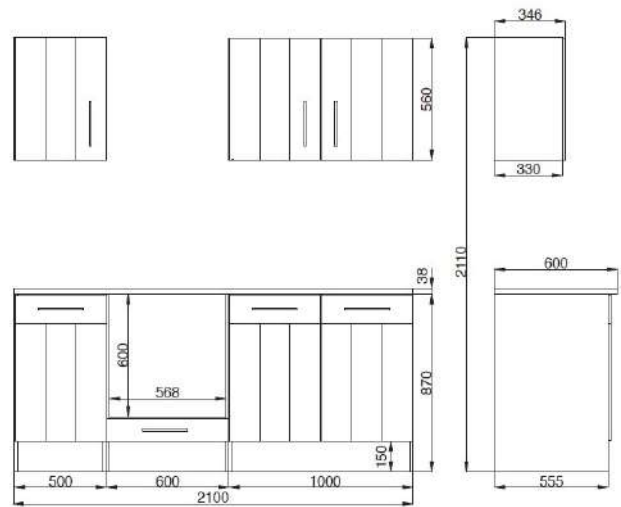

More available colour options:

17. Fitted kitchen block 210cm € 2,070.00

Kitchen consists of:

- Built-in cooker set including glass ceramic hob, energy efficiency class A, stainless steel
- Substructure hood 60 cm, suitable for exhaust and circulating air
- Built-in sink, stainless steel
- 1 base cabinet with drawer 50 cm & 1 oven cabinet 60 cm
- 1 sink cabinet 100 cm & 1 wall cabinet 50 cm
- 1 vacuum cupboard 60 cm & 1 wall cabinet 100 cm
- 1 worktop beech imitation, 28 mm thick
- Plastic handles, silver
- Working height: 84.8 cm

18. Fitted kitchen block 210cm € 2,500.00

Kitchen consists of:

- Built-in cooker set including a glass ceramic hob with 2 circular and roasting zones
- Head-free sloping hood 60 cm suitable for exhaust and re-circulating air
- Inset stainless steel sink, with tap hole and tap
- 1 worktop, 38 mm thick
- Ergonomic working height of 91 cm
- Metal handles - stainless steel look
- All pull-outs with soft-close hinges
- All door hinges with soft-close function

More available colour options:

19. Country kitchen 210cm

€ 2,350.00

Kitchen consists of:

- Conventional built-in oven including glass ceramic hob
- Built-in sink standard 8x4 stainless steel
- Extractor hood 60 cm glass, suitable for exhaust air and circulating air
- 1 base cabinet with drawer 50 cm
- 1 sink cabinet 100 cm & 1 oven cabinet 60 cm with flap door for baking tray
- 1 wall cabinet 50 cm & 1 wall cabinet 100 cm
- 1 worktop wild oak (replica), 38 mm thick
- Ergonomic working height of 90 cm
- Front and body larch white (matt)
- Metal handles - stainless steel look