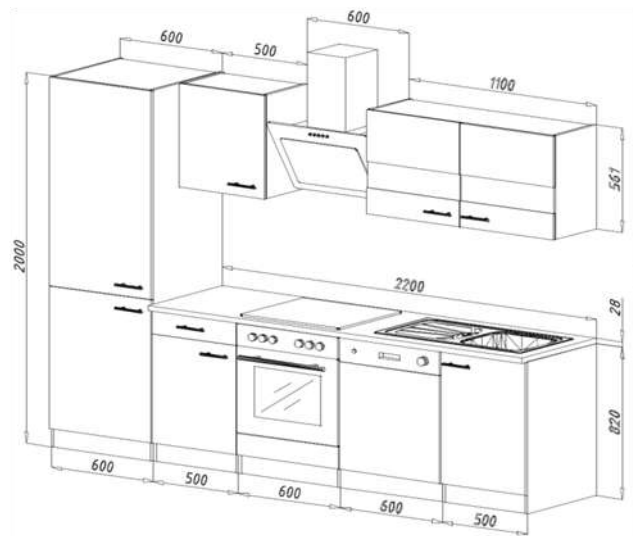

48. Fitted kitchen block 280cm € 3,100.00

Kitchen consists of:

- Building construction built-in oven self-sufficient
- Built-in refrigerator including 4* freezer compartment
- Chimney hood 60 cm, suitable for exhaust and circulating air
- Frameless glass ceramic hob
- Built-in dishwasher 60 cm partially integrated
- Built-in sink, stainless steel sink
- 1 cabinet 60 cm for oven and refrigerator
- 1 base cabinet with drawer 50 cm & 1 niche for dishwasher
- 1 base cabinet 60 cm for hob & 1 sink cabinet 50 cm
- 1 wall cabinet 50 cm & 1 hanging cabinet 110 cm
- 1 worktop in York oak imitation, 28 mm thick
- Bar handles made of metal - stainless steel look

49. Fitted kitchen block 280cm € 3,300.00

Kitchen consists of:

- Built-in cooker set including glass ceramic hob
- Built-in fridge-freezer 178 cm
- Semi-integrated dishwasher 60 cm
- Head-free sloping hood 60 cm, suitable for exhaust and recirculation
- Built-in sink stainless steel
- 1 worktop, concrete look, with cut-outs, 28 mm thick
- Bar handles made of metal - stainless steel look
- Working height: 84.8 cm

50. Country kitchen 280cm

€ 3,300.00

Kitchen consists of:

- 4 * built-in refrigerator including freezer compartment 122.5 cm
- Conventional built-in oven including glass ceramic hob
- Built-in dishwasher 60 cm with display
- Built-in sink standard 8x4 stainless steel
- Extractor hood 60 cm glass, suitable for exhaust air and circulating air
- 1 refrigerator enclosure 60 cm & 1 base cabinet with drawer 50 cm
- 1 sink cabinet 50 cm & 1 oven cabinet 60 cm with flap door for baking tray
- 1 niche with decorative panel for the dishwasher 60 cm
- 1 wall cabinet 50 cm & 1 hanging cabinet 110 cm
- 1 worktop wild oak (replica), without cut-outs, 38 mm thick
- Ergonomic working height of 90 cm
- Front and body larch white (matt)
- Metal handles - stainless steel look