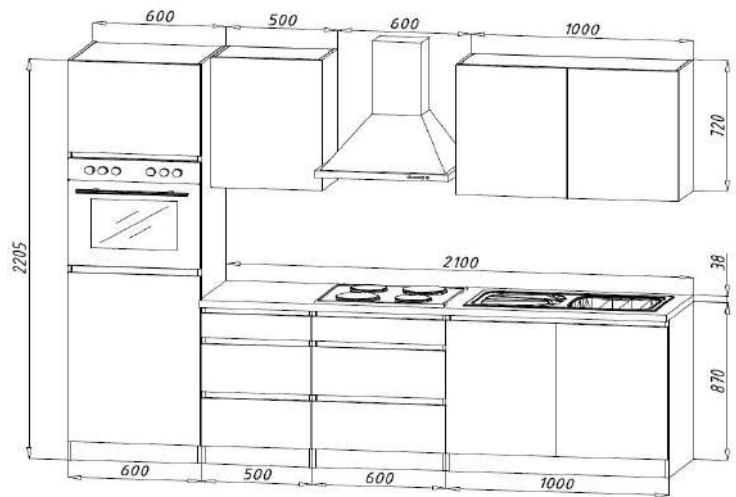

36. Country kitchen 270cm

€ 2,900.00

Kitchen consists of:

- 4 * built-in refrigerator including freezer compartment 122.5 cm
- Conventional built-in oven including glass ceramic hob
- Built-in sink standard 8x4 stainless steel
- Extractor hood 60 cm glass, suitable for exhaust air and circulating air
- 1 refrigerator enclosure 60 cm, 1 base cabinet with drawer 50 cm & 1 sink cabinet 100 cm
- 1 oven cabinet 60 cm with flap door for baking tray
- 1 wall cabinet 50 cm & 1 wall cabinet 100 cm
- 1 worktop wild oak (replica), 38 mm thick
- Ergonomic working height of 90 cm
- Front and body larch white (matt)
- Metal handles - stainless steel look

37. Fitted kitchen 270cm

€ 2,950.00

Kitchen consists of:

- Self-sufficient built-in oven, energy efficiency class A.
- Self-sufficient glass ceramic hob, frameless with touch sensor
- Head-free extractor hood 60 cm suitable for exhaust and recirculation
- Built-in refrigerator including 4* freezer compartment
- Built-in sink stainless steel
- 1 base cabinet with drawer 50 cm & 1 tall cabinet for refrigerator and oven 60 cm
- 1 hob base unit 60 cm, 1 sink cabinet 100 cm & 1 wall cabinet 50 cm with lift door
- 1 wall cabinet 100 cm with lift door
- 1 worktop, 38 mm thick
- Metal handles - stainless steel look
- Ergonomic working height of 91 cm

More available colour options:

38. Handle-less kitchen 270cm € 3,100.00

Kitchen consists of:

- Built-in oven, self-sufficient, energy efficiency class A
- Glass ceramic hob self-sufficient, frameless with touch sensor
- Head-free extractor hood 60 cm suitable for exhaust and re-circulating air
- Built-in refrigerator, including 4 * freezer compartment
- Inset stainless steel sink, with tap hole and tap
- 1 worktop, 38 mm thick
- Ergonomic working height of 91 cm