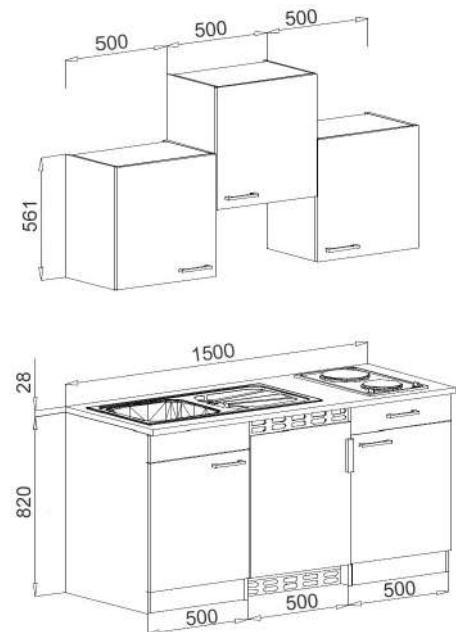

6. Mini kitchen 150 cm

€ 1,950.00