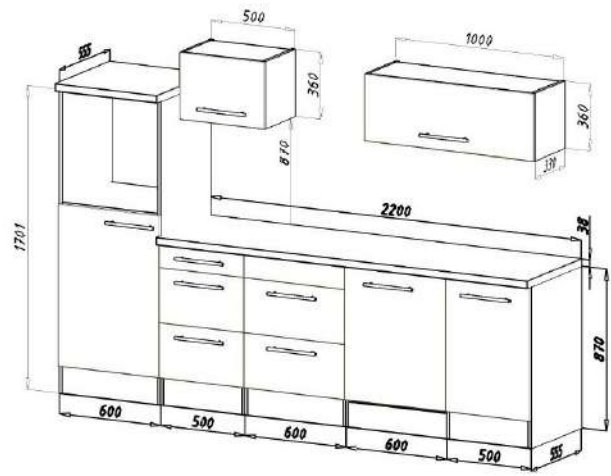

49. Fitted kitchen block 280cm € 3,300.00

Kitchen consists of:

- Built-in cooker set including glass ceramic hob
- Built-in fridge-freezer 178 cm
- Semi-integrated dishwasher 60 cm
- Head-free sloping hood 60 cm, suitable for exhaust and recirculation
- Built-in sink stainless steel
- 1 worktop, concrete look, with cut-outs, 28 mm thick
- Bar handles made of metal - stainless steel look
- Working height: 84.8 cm

50. Country kitchen 280cm

€ 3,300.00

Kitchen consists of:

- 4 * built-in refrigerator including freezer compartment 122.5 cm
- Conventional built-in oven including glass ceramic hob
- Built-in dishwasher 60 cm with display
- Built-in sink standard 8x4 stainless steel
- Extractor hood 60 cm glass, suitable for exhaust air and circulating air
- 1 refrigerator enclosure 60 cm & 1 base cabinet with drawer 50 cm
- 1 sink cabinet 50 cm & 1 oven cabinet 60 cm with flap door for baking tray
- 1 niche with decorative panel for the dishwasher 60 cm
- 1 wall cabinet 50 cm & 1 hanging cabinet 110 cm
- 1 worktop wild oak (replica), without cut-outs, 38 mm thick
- Ergonomic working height of 90 cm
- Front and body larch white (matt)
- Metal handles - stainless steel look

51. Fitted kitchen 280cm

€ 3,450.00

Kitchen consists of:

- Self-sufficient built-in oven, energy efficiency class A.
- Self-sufficient glass ceramic hob, frameless with touch sensor
- Head-free extractor hood 60 cm suitable for exhaust and recirculation
- Built-in refrigerator including 4* freezer compartment
- Fully integrated dishwasher 60 cm
- Built-in sink stainless steel
- 1 base cabinet with drawer 50 cm & 1 tall cabinet for refrigerator and oven 60 cm
- 1 hob base unit 60 cm, 1 sink cabinet 50 cm & 1 niche 60 cm for dishwasher
- 1 wall cabinet 50 cm with lift door & 1 hanging cabinet 110 cm with lift door
- 1 worktop, with cut-outs, 38 mm thick
- Metal handles - stainless steel look
- Ergonomic working height of 91 cm