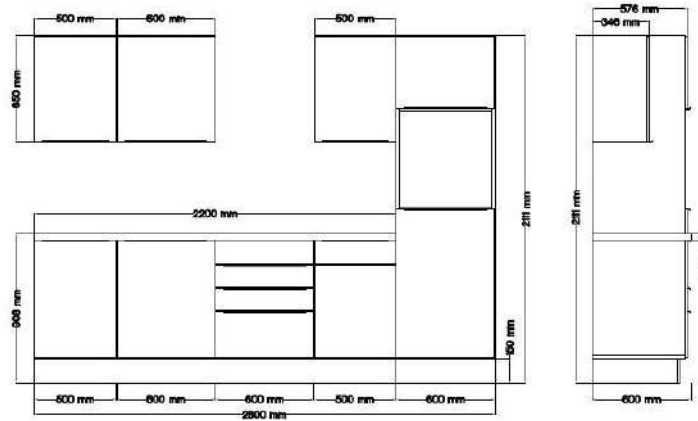

56. Fitted kitchen 280cm

€ 3,800.00