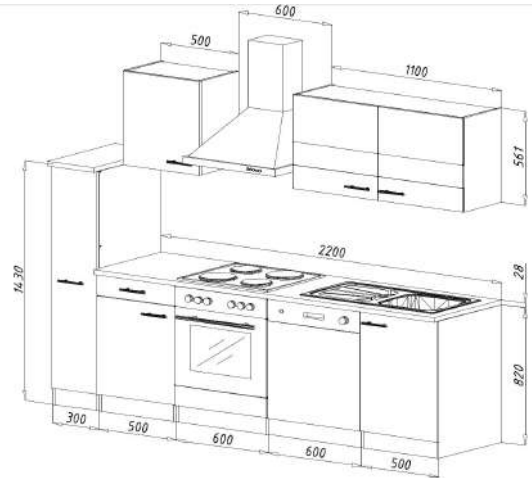

More available colour options:

30. Country kitchen 250cm

€ 2,900.00

Kitchen consists of:

- Conventional built-in oven including glass ceramic hob
- Built-in dishwasher 60 cm with display
- Built-in sink standard 8x4 stainless steel
- Extractor hood 60 cm glass, suitable for exhaust air and circulating air
- 1 base cabinet with drawer 50 cm, 1 sink cabinet 50 cm & 1 apothecary cabinet 30 cm
- 1 oven cabinet 60 cm with flap door for baking tray
- 1 niche with decorative panel for the dishwasher 60 cm
- 1 wall cabinet 50 cm & 1 hanging cabinet 110 cm
- 1 worktop wild oak (replica), 38 mm thick
- Ergonomic working height of 90 cm
- Front and body larch white (matt)
- Metal handles - stainless steel look

31. Fitted kitchen block 250cm € 3,150.00

Kitchen consists of:

- Built-in cooker set including glass ceramic hob with 2 circular and roasting zones
- Head-free angled hood 60 cm suitable for exhaust and recirculation air
- Built-in dishwasher 60 cm
- Built-in sink, stainless steel
- 1 base cabinet with drawer 50 cm & 1 oven cabinet 60 cm
- 1 sink cabinet 50 cm & 1 apothecary cabinet 30 cm
- 1 niche for dishwasher 60 cm with decorative cover
- 1 wall cabinet 50 cm with lift door & 1 hanging cabinet 110 cm with lift door
- 1 worktop, 38 mm thick
- Ergonomic working height of 91 cm
- Metal handles - stainless steel look

More available colour options:

32. Fitted kitchen block 250cm € 2,700.00

Kitchen consists of:

- Conventional built-in cooker with glass ceramic hob
- Built-in sink standard 8x4 stainless steel
- Chimney hood 60 cm, stainless steel, circulating air and exhaust air possible
- Dishwasher 60 cm
- 1 base cabinet with drawer 50 cm, 1 apothecary cabinet 30 cm & 1 oven cabinet 60 cm
- 1 niche 60 cm with decorative cover for dishwasher
- 1 sink cabinet 50 cm, 1 wall cabinet 50 cm & 1 wall cupboard with glass inserts in the doors
- 1 worktop oak Sonoma rough sawn replica, 28 mm thick