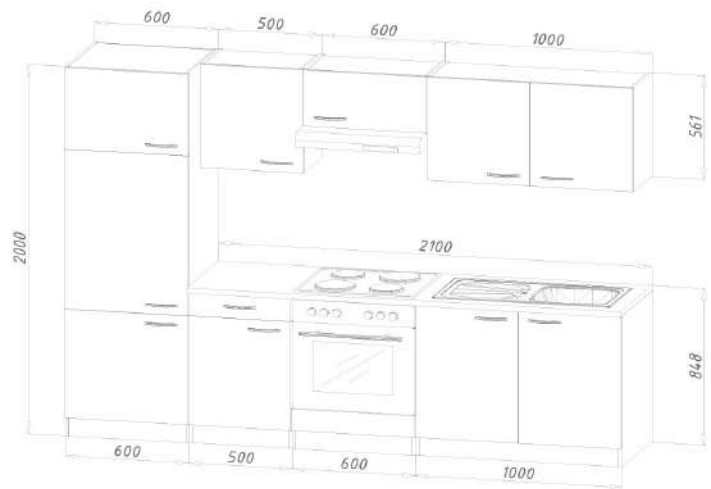

37. Fitted kitchen 270cm

€ 2,950.00

Kitchen consists of:

- Self-sufficient built-in oven, energy efficiency class A.
- Self-sufficient glass ceramic hob, frameless with touch sensor
- Head-free extractor hood 60 cm suitable for exhaust and recirculation
- Built-in refrigerator including 4* freezer compartment
- Built-in sink stainless steel
- 1 base cabinet with drawer 50 cm & 1 tall cabinet for refrigerator and oven 60 cm
- 1 hob base unit 60 cm, 1 sink cabinet 100 cm & 1 wall cabinet 50 cm with lift door
- 1 wall cabinet 100 cm with lift door
- 1 worktop, 38 mm thick
- Metal handles - stainless steel look
- Ergonomic working height of 91 cm

More available colour options:

38. Handle-less kitchen 270cm € 3,100.00

Kitchen consists of:

- Built-in oven, self-sufficient, energy efficiency class A
- Glass ceramic hob self-sufficient, frameless with touch sensor
- Head-free extractor hood 60 cm suitable for exhaust and re-circulating air
- Built-in refrigerator, including 4 * freezer compartment
- Inset stainless steel sink, with tap hole and tap
- 1 worktop, 38 mm thick
- Ergonomic working height of 91 cm

More available colour options:

39. Fitted kitchen 270cm

€ 2,380.00

Kitchen consists of:

- Built-in cooker set including glass ceramic hob, energy efficiency class A
- Under counter hood 60 cm, suitable for exhaust and re-circulating air
- Built-in fridge including 4 * freezer compartment
- Inset stainless steel sink, with tap hole and tap
- 1 beech worktop, with cut-outs, 28 mm thick
- Plastic handles, silver
- Working height: 84.8 cm