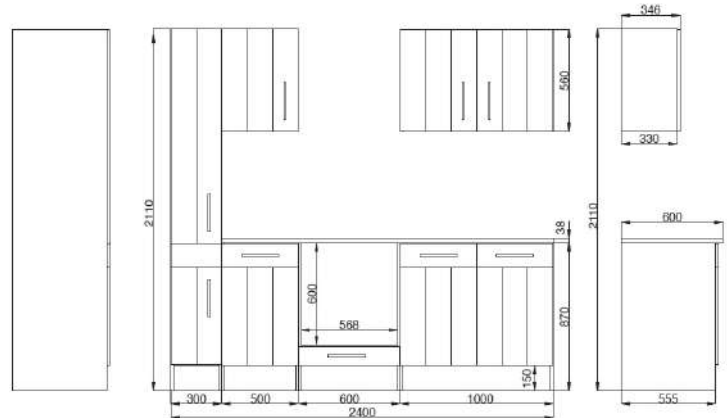

27. Fitted kitchen block 240cm € 2,350.00

Kitchen consists of:

- Conventional built-in cooker with glass ceramic hob
- Built-in sink standard 8x4 stainless steel
- Chimney hood 60 cm, stainless steel, circulating air and exhaust air possible
- 1 base cabinet with drawer 50 cm, 1 oven cabinet 60 cm & 1 apothecary cabinet 30 cm
- 1 sink cabinet 100 cm & 1 wall cabinet 50 cm
- 1 wall cupboard 100 cm with glass inserts in the doors
- 1 worktop butcher walnut imitation, 28 mm thick
- Bar handles made of metal, stainless steel look

More available colour options:

28. Country kitchen 240cm

€ 2,580.00

Kitchen consists of:

- Conventional built-in oven including glass ceramic hob
- Built-in sink standard 8x4 stainless steel
- Extractor hood 60 cm glass, suitable for exhaust air and circulating air
- 1 base cabinet with drawer 50 cm & 1 sink cabinet 100 cm
- 1 oven cabinet 60 cm with flap door for baking tray
- 1 wall cabinet 50 cm, 1 apothecary cabinet 30 cm & 1 wall cabinet 100 cm
- 1 worktop wild oak (replica), 38 mm thick
- Ergonomic working height of 90 cm
- Front and body larch white (matt)
- Metal handles - stainless steel look