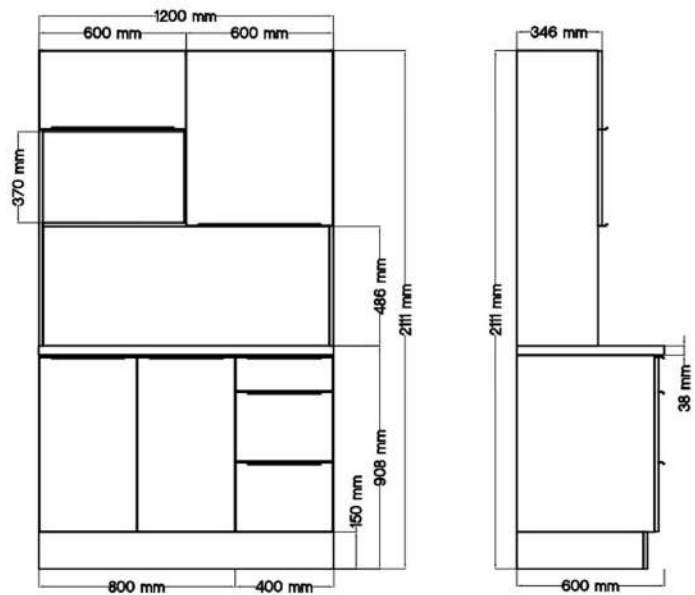

3. Kitchen Buffet 120cm

€ 1,930.00

Kitchen Buffet consists of:

- 1 base cabinet with 2 doors in 80 cm
- 1 base cabinet with drawers in 40 cm
- 1 wall unit with lift door 60 cm
- 1 shelf 60 cm & 1 upper cabinet 60 cm
- 1 worktop 120 cm, 38 mm thick
- Working height 91.5 cm
- MDF fronts
- Handle strips in aluminum look
- Rubber lip on the base panel
- Height adjustable feet +/- 2 cm