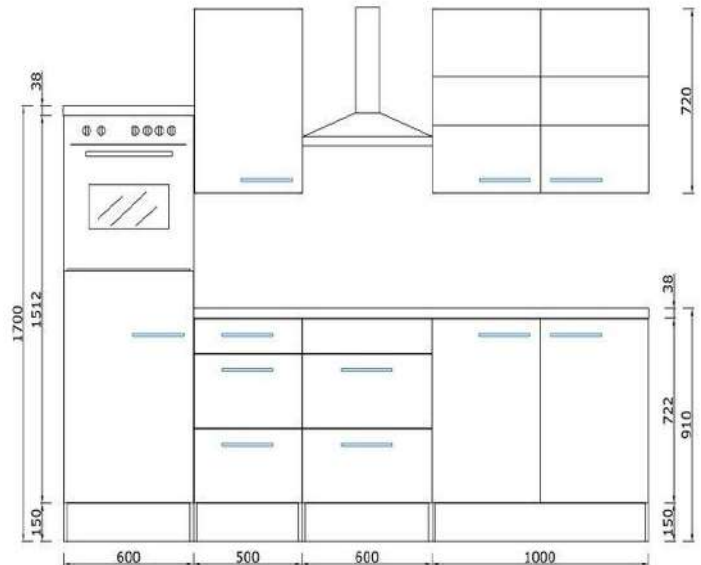

35. Fitted kitchen 270cm

€ 2,600.00

Kitchen consists of:

- Building construction built-in oven self-sufficient
- Built-in refrigerator incl. 4 * freezer
- Chimney hood 60 cm, suitable for exhaust and circulating air
- Frameless glass ceramic hob
- Built-in sink stainless steel, with tap hole and tap
- 1 conversion cabinet 60 cm for oven and refrigerator
- 1 base unit with drawer 50 cm & 1 base unit 60 cm for hob
- 1 sink cabinet 100 cm, 1 wall cabinet 50 cm & 1 wall unit 100 cm,
- 1 Worktop, 28 mm thickness. Working height: 90 cm
- Rod handles made of metal - stainless steel look.

36. Country kitchen 270cm

€ 2,900.00

Kitchen consists of:

- 4 * built-in refrigerator including freezer compartment 122.5 cm
- Conventional built-in oven including glass ceramic hob
- Built-in sink standard 8x4 stainless steel
- Extractor hood 60 cm glass, suitable for exhaust air and circulating air
- 1 refrigerator enclosure 60 cm, 1 base cabinet with drawer 50 cm & 1 sink cabinet 100 cm
- 1 oven cabinet 60 cm with flap door for baking tray
- 1 wall cabinet 50 cm & 1 wall cabinet 100 cm
- 1 worktop wild oak (replica), 38 mm thick
- Ergonomic working height of 90 cm
- Front and body larch white (matt)
- Metal handles - stainless steel look

37. Fitted kitchen 270cm

€ 2,950.00

Kitchen consists of:

- Self-sufficient built-in oven, energy efficiency class A.
- Self-sufficient glass ceramic hob, frameless with touch sensor
- Head-free extractor hood 60 cm suitable for exhaust and recirculation
- Built-in refrigerator including 4* freezer compartment
- Built-in sink stainless steel
- 1 base cabinet with drawer 50 cm & 1 tall cabinet for refrigerator and oven 60 cm
- 1 hob base unit 60 cm, 1 sink cabinet 100 cm & 1 wall cabinet 50 cm with lift door
- 1 wall cabinet 100 cm with lift door
- 1 worktop, 38 mm thick
- Metal handles - stainless steel look
- Ergonomic working height of 91 cm