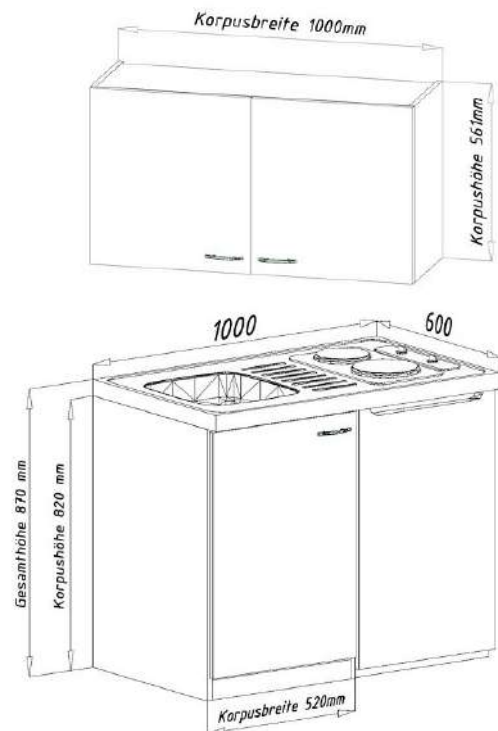

1. Single kitchen 100cm

€ 1,950.00