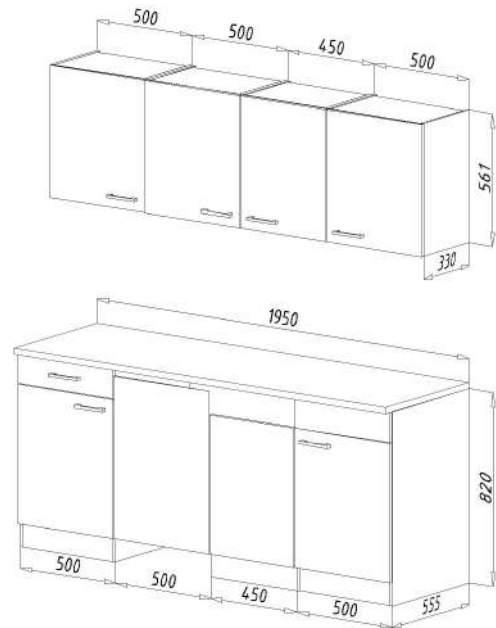

Kitchenette consists of:

- Pantry support with duo hob and built-in sink
- Built-in fridge with freezer compartment
- 1 fridge conversion 60 cm; 1 sink cabinet 100 cm
- 1 wall unit 100 cm with glass inlays in the doors
- Bar handles made of metal - stainless steel look
- The single kitchen is mutually / reversibly buildable
- All hinges including soft-close function (except refrigerator)

9. Fitted kitchen block 160cm

€ 2,080.00

Kitchenette consists of:

- Pantry support with duo hob and built-in sink
- Built-in fridge with freezer compartment
- Microwave
- 1 fridge conversion 60 cm; 1 sink cabinet 100 cm
- 1 wall unit 100 cm with glass inlays in the doors
- Bar handles made of metal - stainless steel look
- All hinges including soft-close function (except refrigerator)

10. Single kitchen 180cm

€ 2,200.00

Single kitchen consists of:

- Under counter fridge including freezer compartment
- Duo ceramic hob
- Microwave built-in silver
- Inset stainless steel sink with waste and overflow set (with tap and tap hole)
- 1 worktop 150 cm
- 1 base cabinet with drawer 50 cm
- 1 sink cabinet 50 cm
- 1 apothecary cabinet 30 cm
- 3 wall cabinets

More available colour options:

11. Single kitchen 195cm

€ 2,370.00

Single kitchen consists of:

- Under-counter fridge, including freezer compartment
- Built-in dishwasher 45 cm, partially integrated
- Duo hob stainless steel, ready to plug in
- Inset sink, 8x4 stainless steel
- 1 worktop 28 mm
- 1 base cabinet with drawer 50 cm
- 1 niche with decorative panel for the dishwasher
- 1 sink cabinet 50 cm, 3 wall units 50 cm
- 1 wall cabinet 45 cm