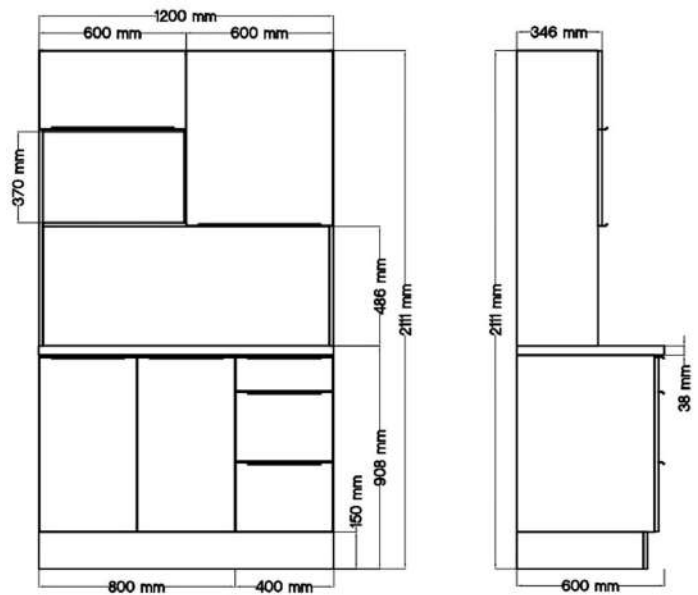

3. Kitchen Buffet 120cm

€ 1,930.00

Kitchen Buffet consists of:

- 1 base cabinet with 2 doors in 80 cm
- 1 base cabinet with drawers in 40 cm
- 1 wall unit with lift door 60 cm
- 1 shelf 60 cm & 1 upper cabinet 60 cm
- 1 worktop 120 cm, 38 mm thick
- Working height 91.5 cm
- MDF fronts
- Handle strips in aluminum look
- Rubber lip on the base panel
- Height adjustable feet +/- 2 cm

4. Kitchen Buffet 120cm

€ 2,100.00

Kitchen Buffet consists of:

- Built-in microwave
- 1 base cabinet with 2 doors in 80 cm
- 1 base cabinet with drawers in 40 cm
- 1 wall unit with lift door 60 cm
- 1 shelf 60 cm & 1 upper cabinet 60 cm
- 1 worktop 120 cm, 38 mm thick
- Working height 91.5 cm
- MDF fronts. Handle strips in aluminum look
- Rubber lip on the base panel
- Height adjustable feet +/- 2 cm