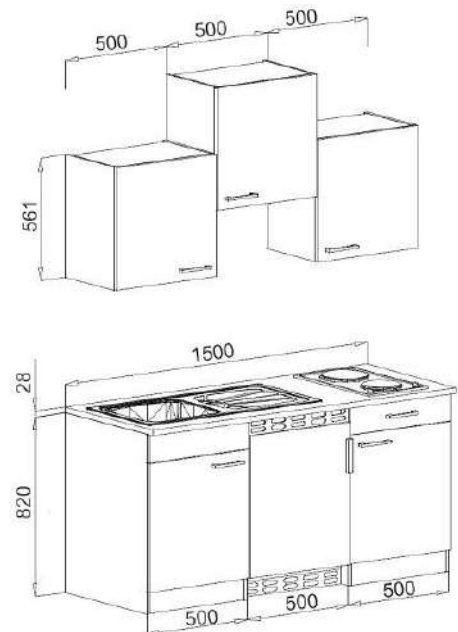

7. Mini kitchen 150 cm

€ 2,060.00