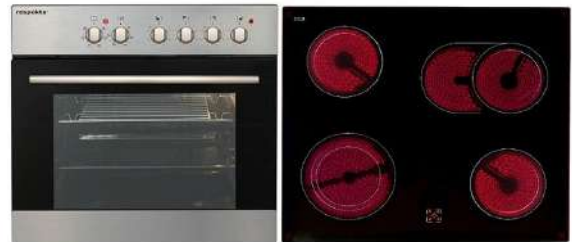

More available colour options:

19. Country kitchen 210cm

€ 2,350.00

Kitchen consists of:

- Conventional built-in oven including glass ceramic hob
- Built-in sink standard 8x4 stainless steel
- Extractor hood 60 cm glass, suitable for exhaust air and circulating air
- 1 base cabinet with drawer 50 cm
- 1 sink cabinet 100 cm & 1 oven cabinet 60 cm with flap door for baking tray
- 1 wall cabinet 50 cm & 1 wall cabinet 100 cm
- 1 worktop wild oak (replica), 38 mm thick
- Ergonomic working height of 90 cm
- Front and body larch white (matt)
- Metal handles - stainless steel look

20. Fitted kitchen 210cm

€ 2,200.00

Kitchen consists of:

- Built-in fridge with 4* freezer compartment
- Duo hob made of stainless steel
- With built-under microwave MW 700
- Single basin Dallas Single stainless steel
- 1 worktop 150 cm, 28 mm thick, Butcher walnut reproduction
- 1 high cabinet 60 cm
- 1 base cabinet with drawer 50 cm
- 1 x sink base cabinet 100 cm
- 1 x wall unit 100 cm with glass inserts in the doors
- 1 x wall cabinet 50 cm
- Metal bar handles - stainless steel look