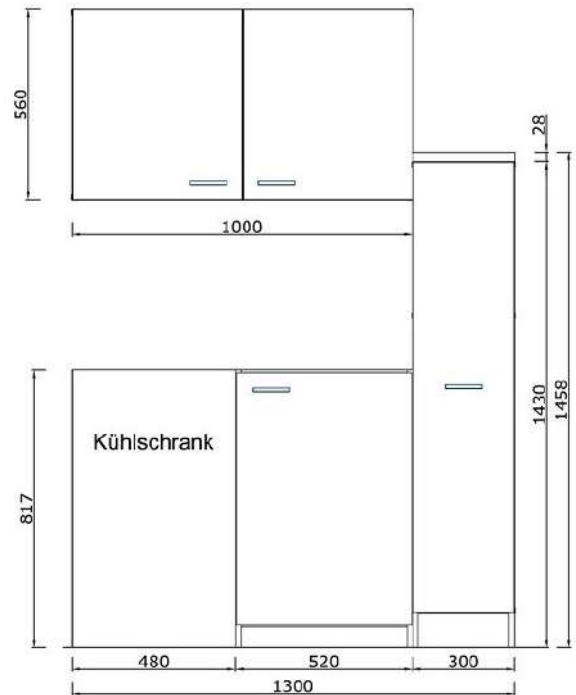

5. Single kitchen 130cm

€ 2,080.00