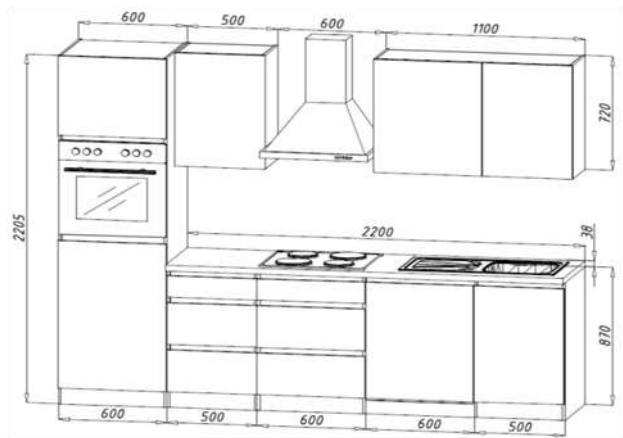

51. Fitted kitchen 280cm

€ 3,450.00

Kitchen consists of:

- Self-sufficient built-in oven, energy efficiency class A.
- Self-sufficient glass ceramic hob, frameless with touch sensor
- Head-free extractor hood 60 cm suitable for exhaust and recirculation
- Built-in refrigerator including 4* freezer compartment
- Fully integrated dishwasher 60 cm
- Built-in sink stainless steel
- 1 base cabinet with drawer 50 cm & 1 tall cabinet for refrigerator and oven 60 cm
- 1 hob base unit 60 cm, 1 sink cabinet 50 cm & 1 niche 60 cm for dishwasher
- 1 wall cabinet 50 cm with lift door & 1 hanging cabinet 110 cm with lift door
- 1 worktop, with cut-outs, 38 mm thick
- Metal handles - stainless steel look
- Ergonomic working height of 91 cm

More available colour options:

52. Handle-less fitted kitchen 280cm € 3,500.00

Kitchen consists of:

- Self-sufficient built-in oven, energy efficiency class A
- Self-sufficient glass ceramic hob, frameless with touch sensor
- Head-free extractor hood 60 cm suitable for exhaust and recirculation
- Built-in refrigerator including 4* freezer compartment
- Fully integrated dishwasher 60 cm
- Built-in sink stainless steel
- 1 base cabinet with drawer 50 cm & 1 tall cabinet for refrigerator and oven 60 cm
- 1 hob base unit 60 cm, 1 sink cabinet 50 cm & 1 niche 60 cm for dishwasher
- 1 wall cabinet 50 cm, with a height of 72 cm
- 1 hanging cabinet 110 cm, with a height of 72 cm
- 1 worktop with cut-outs, 38 mm thick
- Ergonomic working height of 91 cm