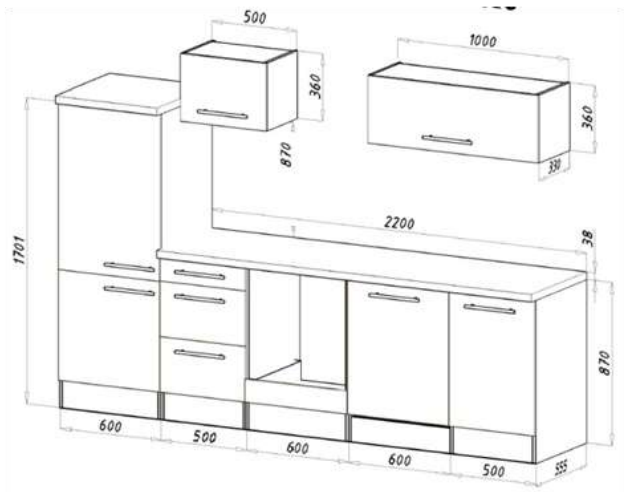

More available colour options:

52. Handle-less fitted kitchen 280cm € 3,500.00

Kitchen consists of:

- Self-sufficient built-in oven, energy efficiency class A
- Self-sufficient glass ceramic hob, frameless with touch sensor
- Head-free extractor hood 60 cm suitable for exhaust and recirculation
- Built-in refrigerator including 4* freezer compartment
- Fully integrated dishwasher 60 cm
- Built-in sink stainless steel
- 1 base cabinet with drawer 50 cm & 1 tall cabinet for refrigerator and oven 60 cm
- 1 hob base unit 60 cm, 1 sink cabinet 50 cm & 1 niche 60 cm for dishwasher
- 1 wall cabinet 50 cm, with a height of 72 cm
- 1 hanging cabinet 110 cm, with a height of 72 cm
- 1 worktop with cut-outs, 38 mm thick
- Ergonomic working height of 91 cm

More available colour options:

53. Fitted kitchen 280cm

€ 3,700.00

Kitchen consists of:

- Built-in cooker set including glass ceramic hob with 2 circular and roasting zones
- Installation of a fridge / freezer combination
- Head-free angled hood 60 cm suitable for exhaust and recirculation air
- Built-in dishwasher 60 cm
- Built-in sink, stainless steel
- 1 built-in cabinet for fridge / freezer combination 60 cm
- 1 base cabinet with drawer 50 cm & 1 oven cabinet 60 cm
- 1 sink cabinet 50 cm & 1 niche for dishwasher 60 cm with decorative cover
- 1 wall cabinet 50 cm with lift door & 1 hanging cabinet 110 cm with lift door
- 1 worktop, 38 mm thick
- Ergonomic working height of 91 cm
- Metal handles - stainless steel look