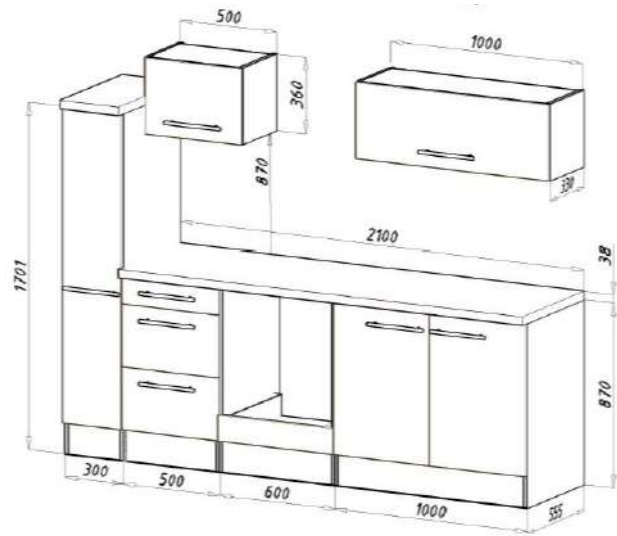

27. Fitted kitchen block 240cm € 2,350.00

Kitchen consists of:

- Conventional built-in cooker with glass ceramic hob
- Built-in sink standard 8x4 stainless steel
- Chimney hood 60 cm, stainless steel, circulating air and exhaust air possible
- 1 base cabinet with drawer 50 cm, 1 oven cabinet 60 cm & 1 apothecary cabinet 30 cm
- 1 sink cabinet 100 cm & 1 wall cabinet 50 cm
- 1 wall cupboard 100 cm with glass inserts in the doors
- 1 worktop butcher walnut imitation, 28 mm thick
- Bar handles made of metal, stainless steel look

More available colour options:

28. Country kitchen 240cm

€ 2,580.00

Kitchen consists of:

- Conventional built-in oven including glass ceramic hob
- Built-in sink standard 8x4 stainless steel
- Extractor hood 60 cm glass, suitable for exhaust air and circulating air
- 1 base cabinet with drawer 50 cm & 1 sink cabinet 100 cm
- 1 oven cabinet 60 cm with flap door for baking tray
- 1 wall cabinet 50 cm, 1 apothecary cabinet 30 cm & 1 wall cabinet 100 cm
- 1 worktop wild oak (replica), 38 mm thick
- Ergonomic working height of 90 cm
- Front and body larch white (matt)
- Metal handles - stainless steel look

29. Fitted kitchen block 240cm € 2,700.00

Kitchen consists of:

- Built-in cooker set including glass ceramic hob with 2 circular and roasting zones
- Head-free angled hood 60 cm suitable for exhaust and recirculation air
- Built-in sink, stainless steel
- 1 base cabinet with drawer 50 cm & 1 oven cabinet 60 cm
- 1 sink cabinet 100 cm & 1 apothecary cabinet 30 cm
- 1 wall cabinet 50 cm with lift door & 1 wall cabinet 100 cm with lift door
- 1 worktop, 38 mm thick
- Ergonomic working height of 91 cm
- Metal handles - stainless steel look