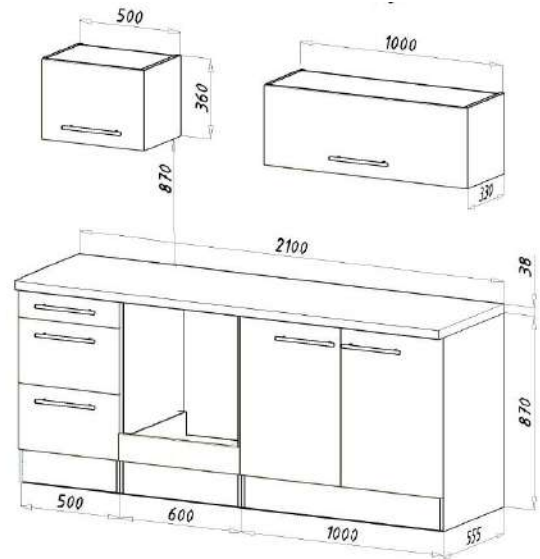

16. Fitted kitchen block 210cm € 2,330.00

Kitchen consists of:

- Built-in cooker set including glass ceramic hob
- Head-free inclined hood 60 cm, suitable for exhaust and circulating air
- Built-in sink stainless steel
- 1 base unit with drawer 50 cm; 1 stove cabinet 60 cm; 1 sink cabinet 100 cm
- 1 wall cabinet 50 cm, 1 wall unit 100 cm with glass inserts in the doors
- 1 worktop, 28 mm thickness
- Rod handles made of metal - stainless steel look
- Working height: 84.8 cm

More available colour options:

17. Fitted kitchen block 210cm € 2,070.00

Kitchen consists of:

- Built-in cooker set including glass ceramic hob, energy efficiency class A, stainless steel
- Substructure hood 60 cm, suitable for exhaust and circulating air
- Built-in sink, stainless steel
- 1 base cabinet with drawer 50 cm & 1 oven cabinet 60 cm
- 1 sink cabinet 100 cm & 1 wall cabinet 50 cm
- 1 vacuum cupboard 60 cm & 1 wall cabinet 100 cm
- 1 worktop beech imitation, 28 mm thick
- Plastic handles, silver
- Working height: 84.8 cm

18. Fitted kitchen block 210cm € 2,500.00

Kitchen consists of:

- Built-in cooker set including a glass ceramic hob with 2 circular and roasting zones
- Head-free sloping hood 60 cm suitable for exhaust and re-circulating air
- Inset stainless steel sink, with tap hole and tap
- 1 worktop, 38 mm thick
- Ergonomic working height of 91 cm
- Metal handles - stainless steel look
- All pull-outs with soft-close hinges
- All door hinges with soft-close function

20. Fitted kitchen 210cm

€ 2,200.00

Kitchen consists of:

- Built-in fridge with 4* freezer compartment
- Duo hob made of stainless steel
- With built-under microwave MW 700
- Single basin Dallas Single stainless steel
- 1 worktop 150 cm, 28 mm thick, Butcher walnut reproduction
- 1 high cabinet 60 cm
- 1 base cabinet with drawer 50 cm
- 1 x sink base cabinet 100 cm
- 1 x wall unit 100 cm with glass inserts in the doors
- 1 x wall cabinet 50 cm
- Metal bar handles - stainless steel look