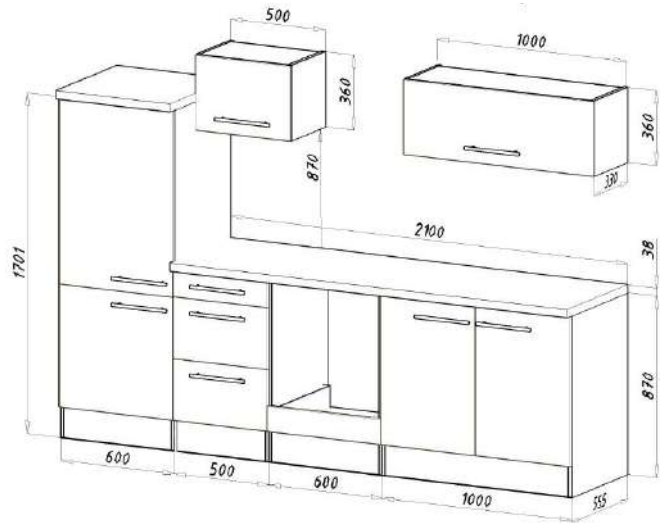

More available colour options:

41. Fitted kitchen 270cm

€ 2,900.00

Kitchen consists of:

- Built-in cooker set including glass ceramic hob
- 4 * Built-in fridge-freezer combination 144 cm
- Head-free sloping hood 60 cm, suitable for exhaust and recirculation
- Built-in sink stainless steel
- 1 refrigerator cabinet 60 cm & 1 base cabinet with drawer 50 cm
- 1 oven cabinet 60 cm, 1 sink cabinet 100 cm & 1 wall cabinet 50 cm
- 1 wall cupboard 100 cm with glass inserts in the doors
- 1 worktop oak Sonoma rough sawn replica, with cut-outs, 28 mm thick
- Bar handles made of metal - stainless steel look

42. Fitted kitchen 270cm

€ 2,995.00

Kitchen consists of:

- Built-in cooker set including glass ceramic hob
- Built-in fridge-freezer 178 cm
- Head-free sloping hood 60 cm, suitable for exhaust and recirculation
- Built-in sink stainless steel
- 1 refrigerator cabinet 60 cm & 1 base cabinet with drawer 50 cm
- 1 oven cabinet 60 cm, 1 sink cabinet 50 cm & 1 wall cabinet 50 cm
- 1 wall cupboard 100 cm with glass inserts in the doors
- 1 worktop, concrete look, with cut-outs, 28 mm thick
- Bar handles made of metal - stainless steel look
- Working height: 84.8 cm

43. Fitted kitchen 270cm

€ 3,100.00

Kitchen consists of:

- Built-in cooker set including glass ceramic hob with 2 circular and roasting zones
- Built-in fridge / freezer combination
- Head-free angled hood 60 cm suitable for exhaust and recirculation air
- Built-in sink, stainless steel
- 1 built-in cabinet for fridge / freezer combination 60 cm
- 1 base cabinet with drawer 50 cm & 1 oven cabinet
- 1 sink cabinet 100 cm & 1 wall cabinet with lift door
- 1 wall cabinet 100 cm with lift door
- 1 worktop, with cut-outs, 38 mm thick
- Ergonomic working height of 91 cm
- Metal handles - stainless steel look