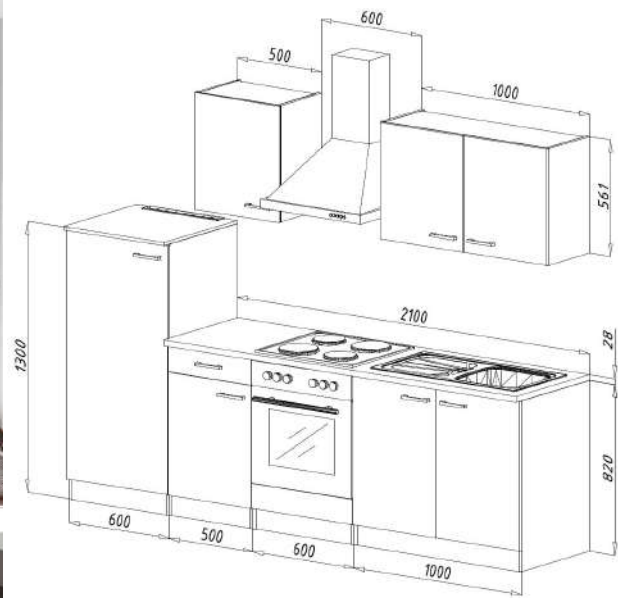

42. Fitted kitchen 270cm

€ 2,995.00

Kitchen consists of:

- Built-in cooker set including glass ceramic hob
- Built-in fridge-freezer 178 cm
- Head-free sloping hood 60 cm, suitable for exhaust and recirculation
- Built-in sink stainless steel
- 1 refrigerator cabinet 60 cm & 1 base cabinet with drawer 50 cm
- 1 oven cabinet 60 cm, 1 sink cabinet 50 cm & 1 wall cabinet 50 cm
- 1 wall cupboard 100 cm with glass inserts in the doors
- 1 worktop, concrete look, with cut-outs, 28 mm thick
- Bar handles made of metal - stainless steel look
- Working height: 84.8 cm

43. Fitted kitchen 270cm

€ 3,100.00

Kitchen consists of:

- Built-in cooker set including glass ceramic hob with 2 circular and roasting zones
- Built-in fridge / freezer combination
- Head-free angled hood 60 cm suitable for exhaust and recirculation air
- Built-in sink, stainless steel
- 1 built-in cabinet for fridge / freezer combination 60 cm
- 1 base cabinet with drawer 50 cm & 1 oven cabinet
- 1 sink cabinet 100 cm & 1 wall cabinet with lift door
- 1 wall cabinet 100 cm with lift door
- 1 worktop, with cut-outs, 38 mm thick
- Ergonomic working height of 91 cm
- Metal handles - stainless steel look

More available colour options:

44. Fitted kitchen 270cm

€ 2,300.00

Kitchen consists of:

- Built-in refrigerator incl. 4 * freezer compartment
- Conventional built-in cooker with glass ceramic hob
- Built-in sink standard 8x4 stainless steel
- Chimney hood 60 cm, stainless steel, circulating air and exhaust air possible
- 1 refrigerator enclosure 60 cm & 1 base cabinet with drawer 50 cm
- 1 oven cabinet 60 cm, 1 sink cabinet 100 cm, 1 wall cabinet 50 cm & 1 wall cabinet 100 cm
- 1 worktop imitation oak Natura, with cut-outs, 28 mm thick
- Front white, corpus oak Natura imitation
- Plastic handles, painted silver