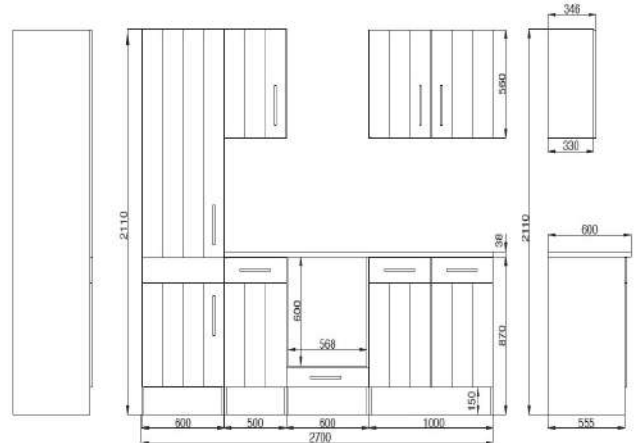

36. Country kitchen 270cm

€ 2,900.00