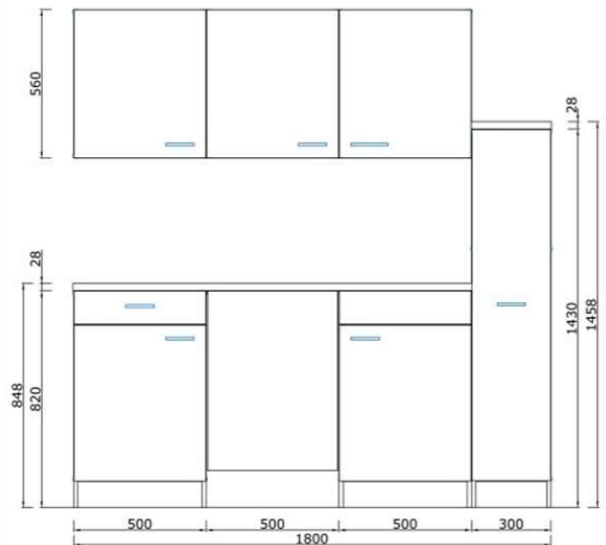

10. Single kitchen 180cm

€ 2,200.00