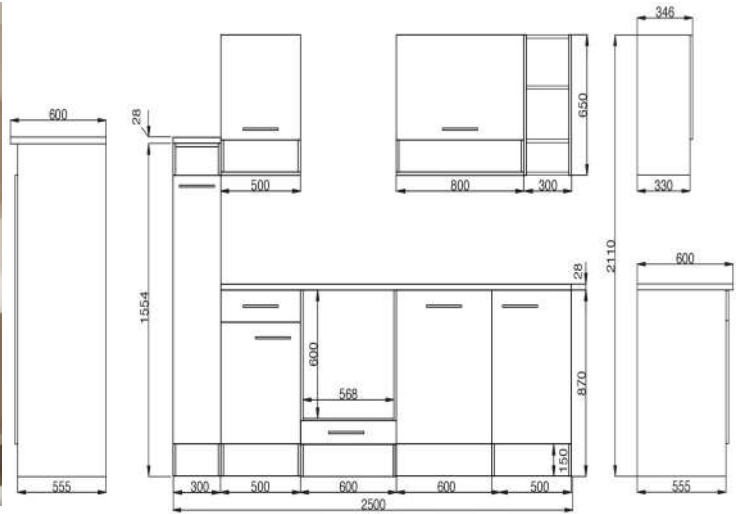

33. Fitted kitchen block 250cm € 2,800.00