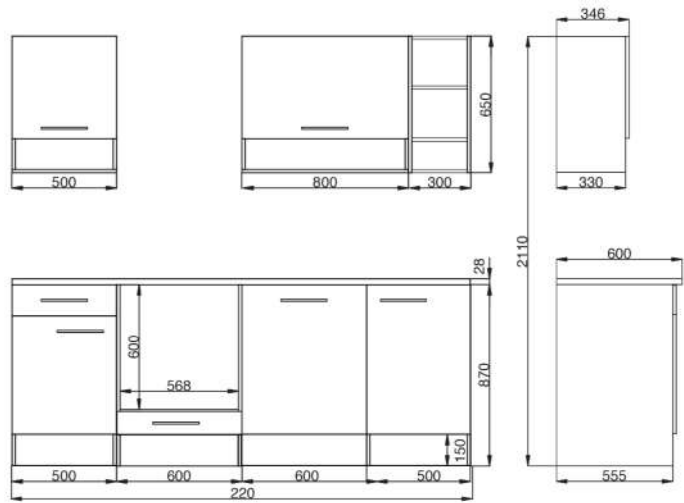

24. Fitted kitchen block 220cm € 2,650.00