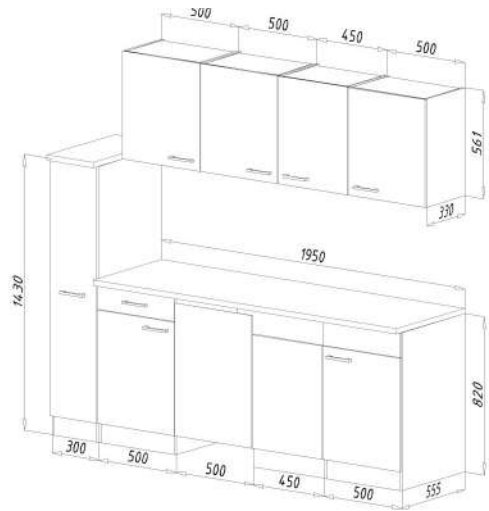

More available colour options:

24. Fitted kitchen block 220cm € 2,650.00

Kitchen consists of:

- Built-in cooker set including glass ceramic hob, energy efficiency class A, stainless steel
- Head-free sloping hood 60 cm, exhaust air and circulating air possible
- Built-in sink stainless steel
- Fully integrated built-in dishwasher 60 cm
- 1 base cabinet with drawer 50 cm & 1 oven cabinet 60 cm with flap door for baking tray
- 1 niche 60 cm with decorative cover for dishwasher
- 1 sink cabinet 50 cm, 1 wall cabinet 50 cm & 1 wall cabinet 80 cm with lift function
- 1 hanging area 30 cm
- 1 worktop, wild oak imitation, 28 mm thick
- Ergonomic working height of 90 cm
- Metal handles - stainless steel look

25. Fitted kitchen block 220cm € 2,950.00

Kitchen consists of:

- Built-in cooker set incl. glass ceramic hob with 2 circular and roaster zones
- Head-free inclined hood 60 cm suitable for exhaust air and re-circulated air
- Built-in dishwasher 60 cm
- Built-in sink stainless steel
- 1 base unit with drawer 50 cm, 1 stove cabinet 60 cm,
- 1 sink cabinet 50 cm
- 1 niche for dishwasher 60 cm with decorative panel
- 1 wall unit 50 cm with lift door, 1 wall unit 110 cm with lift door
- 1 worktop, 38 mm thickness, ergonomic working height of 91 cm
- Handles made of metal - stainless steel look

More available colour options:

26. Fitted kitchen block 225cm € 2,580.00

Kitchen consists of:

- Undercounter refrigerator including freezer compartment
- Duo glass ceramic hob - ready to plug in
- Built-in sink stainless steel
- Built-in dishwasher 45 cm semi-integrated
- Built-under microwave
- 1 worktop oak York reproduction, 28 mm thick
- 1 base cabinet with drawer 50 cm & 1 niche for dishwasher 45 cm
- 1 sink cabinet 50 cm, 3 wall units 50 cm & 1 apothecary cabinet 30 cm
- 1 wall cabinet 45 cm