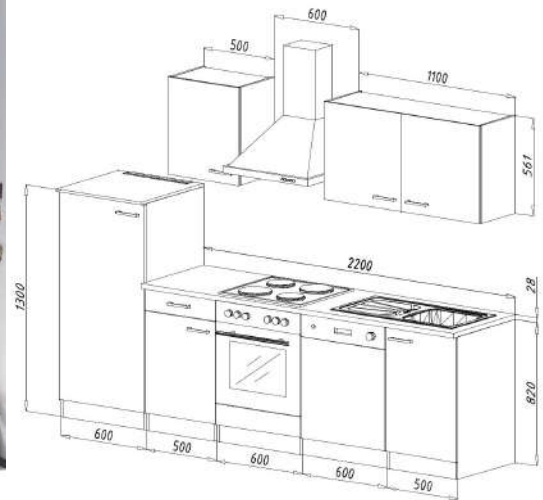

43. Fitted kitchen 270cm

€ 3,100.00

Kitchen consists of:

- Built-in cooker set including glass ceramic hob with 2 circular and roasting zones
- Built-in fridge / freezer combination
- Head-free angled hood 60 cm suitable for exhaust and recirculation air
- Built-in sink, stainless steel
- 1 built-in cabinet for fridge / freezer combination 60 cm
- 1 base cabinet with drawer 50 cm & 1 oven cabinet
- 1 sink cabinet 100 cm & 1 wall cabinet with lift door
- 1 wall cabinet 100 cm with lift door
- 1 worktop, with cut-outs, 38 mm thick
- Ergonomic working height of 91 cm
- Metal handles - stainless steel look

More available colour options:

44. Fitted kitchen 270cm

€ 2,300.00

Kitchen consists of:

- Built-in refrigerator incl. 4 * freezer compartment
- Conventional built-in cooker with glass ceramic hob
- Built-in sink standard 8x4 stainless steel
- Chimney hood 60 cm, stainless steel, circulating air and exhaust air possible
- 1 refrigerator enclosure 60 cm & 1 base cabinet with drawer 50 cm
- 1 oven cabinet 60 cm, 1 sink cabinet 100 cm, 1 wall cabinet 50 cm & 1 wall cabinet 100 cm
- 1 worktop imitation oak Natura, with cut-outs, 28 mm thick
- Front white, corpus oak Natura imitation
- Plastic handles, painted silver

45. Built-in kitchen 280cm

€ 2,700.00

Kitchen consists of:

- Built-in refrigerator incl. 4 * freezer compartment
- Conventional built-in cooker with glass ceramic hob
- Built-in sink standard 8x4 stainless steel
- Chimney hood 60 cm, stainless steel, circulating air and exhaust air possible
- Dishwasher 60 cm
- 1 refrigerator enclosure 60 cm & 1 base cabinet with drawer
- 1 oven cabinet & 1 niche with decorative cover for dishwasher
- 1 sink cabinet, 1 wall cabinet 50 cm & 1 wall cabinet 110 cm
- 1 worktop imitation oak Natura, with cut-outs, 28 mm thick
- Front white, corpus oak Natura imitation
- Plastic handles, painted silver