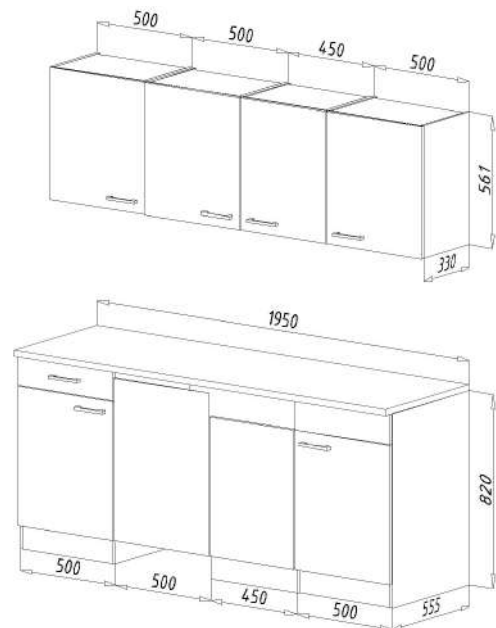

12. Single kitchen 195cm

€ 2,400.00