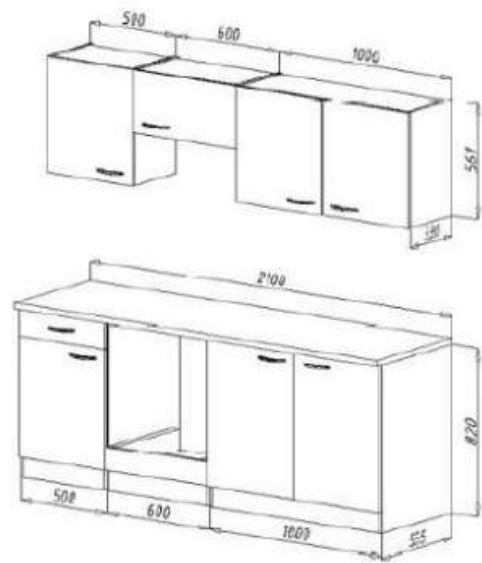

16. Fitted kitchen block 210cm € 2,330.00

Kitchen consists of:

- Built-in cooker set including glass ceramic hob
- Head-free inclined hood 60 cm, suitable for exhaust and circulating air
- Built-in sink stainless steel
- 1 base unit with drawer 50 cm; 1 stove cabinet 60 cm; 1 sink cabinet 100 cm
- 1 wall cabinet 50 cm, 1 wall unit 100 cm with glass inserts in the doors
- 1 worktop, 28 mm thickness
- Rod handles made of metal - stainless steel look
- Working height: 84.8 cm

More available colour options:

17. Fitted kitchen block 210cm € 2,070.00

Kitchen consists of:

- Built-in cooker set including glass ceramic hob, energy efficiency class A, stainless steel
- Substructure hood 60 cm, suitable for exhaust and circulating air
- Built-in sink, stainless steel
- 1 base cabinet with drawer 50 cm & 1 oven cabinet 60 cm
- 1 sink cabinet 100 cm & 1 wall cabinet 50 cm
- 1 vacuum cupboard 60 cm & 1 wall cabinet 100 cm
- 1 worktop beech imitation, 28 mm thick
- Plastic handles, silver
- Working height: 84.8 cm

18. Fitted kitchen block 210cm € 2,500.00

Kitchen consists of:

- Built-in cooker set including a glass ceramic hob with 2 circular and roasting zones
- Head-free sloping hood 60 cm suitable for exhaust and re-circulating air
- Inset stainless steel sink, with tap hole and tap
- 1 worktop, 38 mm thick
- Ergonomic working height of 91 cm
- Metal handles - stainless steel look
- All pull-outs with soft-close hinges
- All door hinges with soft-close function