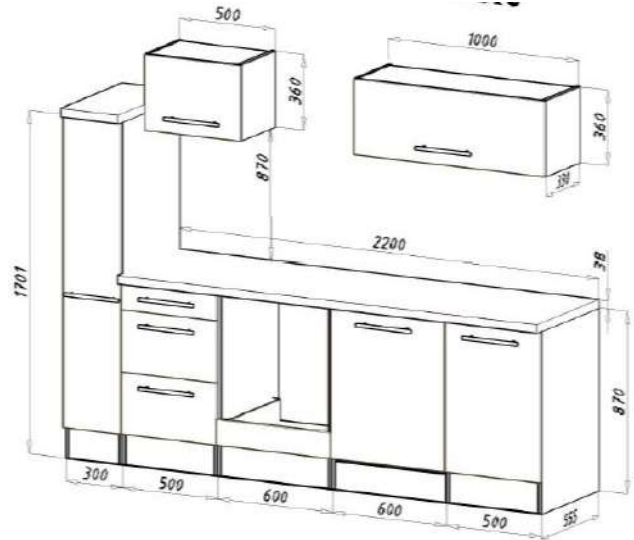

29. Fitted kitchen block 240cm € 2,700.00

Kitchen consists of:

- Built-in cooker set including glass ceramic hob with 2 circular and roasting zones
- Head-free angled hood 60 cm suitable for exhaust and recirculation air
- Built-in sink, stainless steel
- 1 base cabinet with drawer 50 cm & 1 oven cabinet 60 cm
- 1 sink cabinet 100 cm & 1 apothecary cabinet 30 cm
- 1 wall cabinet 50 cm with lift door & 1 wall cabinet 100 cm with lift door
- 1 worktop, 38 mm thick
- Ergonomic working height of 91 cm
- Metal handles - stainless steel look

More available colour options:

30. Country kitchen 250cm

€ 2,900.00

Kitchen consists of:

- Conventional built-in oven including glass ceramic hob
- Built-in dishwasher 60 cm with display
- Built-in sink standard 8x4 stainless steel
- Extractor hood 60 cm glass, suitable for exhaust air and circulating air
- 1 base cabinet with drawer 50 cm, 1 sink cabinet 50 cm & 1 apothecary cabinet 30 cm
- 1 oven cabinet 60 cm with flap door for baking tray
- 1 niche with decorative panel for the dishwasher 60 cm
- 1 wall cabinet 50 cm & 1 hanging cabinet 110 cm
- 1 worktop wild oak (replica), 38 mm thick
- Ergonomic working height of 90 cm
- Front and body larch white (matt)
- Metal handles - stainless steel look

31. Fitted kitchen block 250cm € 3,150.00

Kitchen consists of:

- Built-in cooker set including glass ceramic hob with 2 circular and roasting zones
- Head-free angled hood 60 cm suitable for exhaust and recirculation air
- Built-in dishwasher 60 cm
- Built-in sink, stainless steel
- 1 base cabinet with drawer 50 cm & 1 oven cabinet 60 cm
- 1 sink cabinet 50 cm & 1 apothecary cabinet 30 cm
- 1 niche for dishwasher 60 cm with decorative cover
- 1 wall cabinet 50 cm with lift door & 1 hanging cabinet 110 cm with lift door
- 1 worktop, 38 mm thick
- Ergonomic working height of 91 cm
- Metal handles - stainless steel look