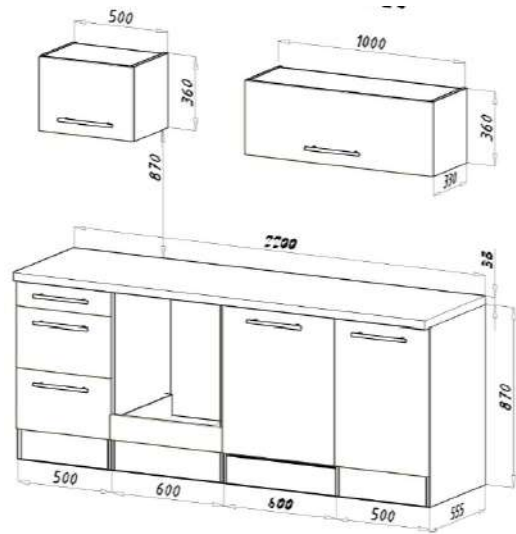

23. Fitted kitchen block 220cm € 2,650.00

Kitchen consists of:

- Conventional built-in cooker with glass ceramic hob
- Built-in sink standard 8x4 stainless steel
- Chimney hood 60 cm, stainless steel, circulating air and exhaust air possible
- Dishwasher 60 cm
- 1 base cabinet with drawer 50 cm & 1 oven cabinet 60 cm
- 1 niche 60 cm with decorative cover for dishwasher
- 1 sink cabinet 50 cm & 1 wall cabinet 50 cm
- 1 wall cupboard 110 cm with glass inserts in the doors
- 1 worktop, 28 mm thick
- Bar handles made of metal, stainless steel look

More available colour options:

24. Fitted kitchen block 220cm € 2,650.00

Kitchen consists of:

- Built-in cooker set including glass ceramic hob, energy efficiency class A, stainless steel
- Head-free sloping hood 60 cm, exhaust air and circulating air possible
- Built-in sink stainless steel
- Fully integrated built-in dishwasher 60 cm
- 1 base cabinet with drawer 50 cm & 1 oven cabinet 60 cm with flap door for baking tray
- 1 niche 60 cm with decorative cover for dishwasher
- 1 sink cabinet 50 cm, 1 wall cabinet 50 cm & 1 wall cabinet 80 cm with lift function
- 1 hanging area 30 cm
- 1 worktop, wild oak imitation, 28 mm thick
- Ergonomic working height of 90 cm
- Metal handles - stainless steel look

25. Fitted kitchen block 220cm € 2,950.00

Kitchen consists of:

- Built-in cooker set incl. glass ceramic hob with 2 circular and roaster zones
- Head-free inclined hood 60 cm suitable for exhaust air and re-circulated air
- Built-in dishwasher 60 cm
- Built-in sink stainless steel
- 1 base unit with drawer 50 cm, 1 stove cabinet 60 cm,
- 1 sink cabinet 50 cm
- 1 niche for dishwasher 60 cm with decorative panel
- 1 wall unit 50 cm with lift door, 1 wall unit 110 cm with lift door
- 1 worktop, 38 mm thickness, ergonomic working height of 91 cm
- Handles made of metal - stainless steel look