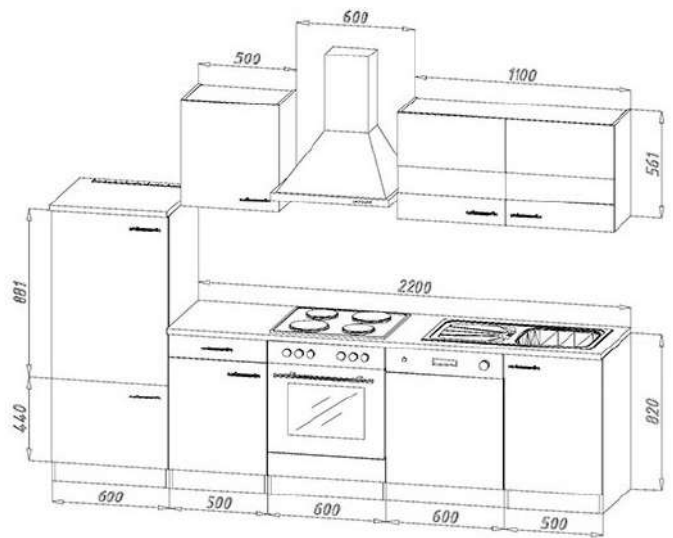

45. Built-in kitchen 280cm

€ 2,700.00

Kitchen consists of:

- Built-in refrigerator incl. 4 * freezer compartment
- Conventional built-in cooker with glass ceramic hob
- Built-in sink standard 8x4 stainless steel
- Chimney hood 60 cm, stainless steel, circulating air and exhaust air possible
- Dishwasher 60 cm
- 1 refrigerator enclosure 60 cm & 1 base cabinet with drawer
- 1 oven cabinet & 1 niche with decorative cover for dishwasher
- 1 sink cabinet, 1 wall cabinet 50 cm & 1 wall cabinet 110 cm
- 1 worktop imitation oak Natura, with cut-outs, 28 mm thick
- Front white, corpus oak Natura imitation
- Plastic handles, painted silver

46. Fitted kitchen block 280cm € 3,050.00

Kitchen consists of:

- Built-in refrigerator 4 *
- Built-in cooker set including glass ceramic hob, stainless steel
- Built-in sink standard 8x4 stainless steel with waste and overflow fittings
- Head-free sloping hood 60 cm, stainless steel, circulating air and exhaust air possible
- 1 refrigerator enclosure 60 cm & 1 base cabinet with drawer 50 cm
- 1 oven cabinet 60 cm & 1 niche 60 cm with decorative cover for dishwasher
- 1 sink cabinet 50 cm & 1 wall cabinet 50 cm
- 1 wall cupboard 100 cm with glass inserts in the doors
- 1 worktop in walnut butcher replica, with cut-outs, 28 mm thick
- Bar handles of metal

More available colour options:

47. Fitted kitchen block 280cm € 3,100.00

Kitchen consists of:

- Built-in cooker set including glass ceramic hob
- 4 * Built-in fridge-freezer combination 144 cm
- Semi-integrated dishwasher 60 cm
- Head-free sloping hood 60 cm, suitable for exhaust and recirculation
- Built-in sink stainless steel
- 1 refrigerator cabinet 60 cm & 1 base cabinet with drawer 50 cm
- 1 oven cabinet 60 cm, 1 sink cabinet 50 cm & 1 niche for dishwasher 60 cm
- 1 apothecary cabinet 30 cm, 1 wall cabinet 50 cm & 1 wall cabinet 110 cm with glass inserts in the doors
- 1 worktop oak Sonoma rough sawn replica, 28 mm thick
- Bar handles made of metal - stainless steel look