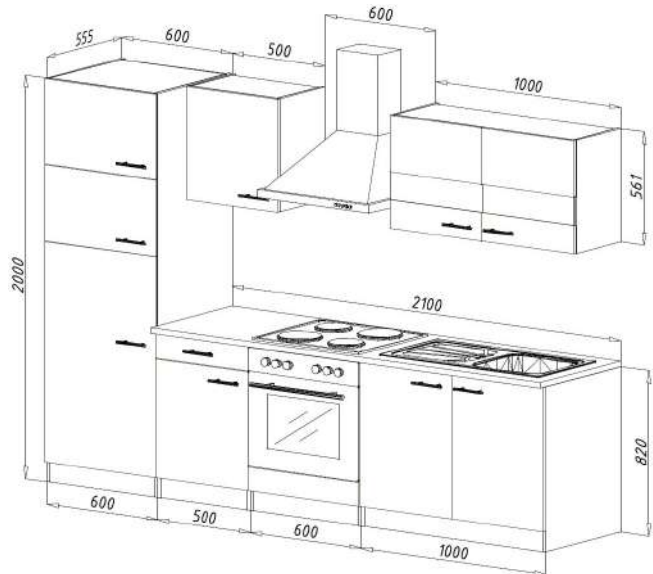

More available colour options:

39. Fitted kitchen 270cm

€ 2,380.00

Kitchen consists of:

- Built-in cooker set including glass ceramic hob, energy efficiency class A
- Under counter hood 60 cm, suitable for exhaust and re-circulating air
- Built-in fridge including 4 * freezer compartment
- Inset stainless steel sink, with tap hole and tap
- 1 beech worktop, with cut-outs, 28 mm thick
- Plastic handles, silver
- Working height: 84.8 cm

40. Fitted kitchen 270cm

€ 2,700.00

Kitchen consists of:

- Built-in refrigerator incl. 4 * freezer compartment
- Conventional built-in cooker with glass ceramic hob
- Built-in sink standard 8x4 stainless steel with waste and overflow fittings
- Chimney hood 60 cm, stainless steel, circulating air and exhaust air possible
- 1 refrigerator enclosure 60 cm & 1 base cabinet with drawer 50 cm
- 1 oven cabinet 60 cm, 1 sink cabinet 100 cm & 1 wall cabinet 50 cm
- 1 wall cupboard 100 cm with glass inserts in the doors
- 1 worktop in walnut butcher replica, with cut-outs, 28 mm thick
- Bar handles made of metal, stainless steel look

More available colour options:

41. Fitted kitchen 270cm

€ 2,900.00

Kitchen consists of:

- Built-in cooker set including glass ceramic hob
- 4 * Built-in fridge-freezer combination 144 cm
- Head-free sloping hood 60 cm, suitable for exhaust and recirculation
- Built-in sink stainless steel
- 1 refrigerator cabinet 60 cm & 1 base cabinet with drawer 50 cm
- 1 oven cabinet 60 cm, 1 sink cabinet 100 cm & 1 wall cabinet 50 cm
- 1 wall cupboard 100 cm with glass inserts in the doors
- 1 worktop oak Sonoma rough sawn replica, with cut-outs, 28 mm thick
- Bar handles made of metal - stainless steel look