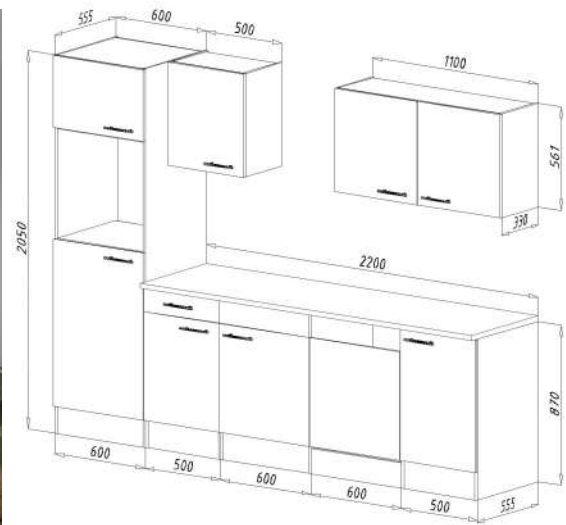

More available colour options:

47. Fitted kitchen block 280cm € 3,100.00

Kitchen consists of:

- Built-in cooker set including glass ceramic hob
- 4 * Built-in fridge-freezer combination 144 cm
- Semi-integrated dishwasher 60 cm
- Head-free sloping hood 60 cm, suitable for exhaust and recirculation
- Built-in sink stainless steel
- 1 refrigerator cabinet 60 cm & 1 base cabinet with drawer 50 cm
- 1 oven cabinet 60 cm, 1 sink cabinet 50 cm & 1 niche for dishwasher 60 cm
- 1 apothecary cabinet 30 cm, 1 wall cabinet 50 cm & 1 wall cabinet 110 cm with glass inserts in the doors
- 1 worktop oak Sonoma rough sawn replica, 28 mm thick
- Bar handles made of metal - stainless steel look

48. Fitted kitchen block 280cm € 3,100.00

Kitchen consists of:

- Building construction built-in oven self-sufficient
- Built-in refrigerator including 4* freezer compartment
- Chimney hood 60 cm, suitable for exhaust and circulating air
- Frameless glass ceramic hob
- Built-in dishwasher 60 cm partially integrated
- Built-in sink, stainless steel sink
- 1 cabinet 60 cm for oven and refrigerator
- 1 base cabinet with drawer 50 cm & 1 niche for dishwasher
- 1 base cabinet 60 cm for hob & 1 sink cabinet 50 cm
- 1 wall cabinet 50 cm & 1 hanging cabinet 110 cm
- 1 worktop in York oak imitation, 28 mm thick
- Bar handles made of metal - stainless steel look