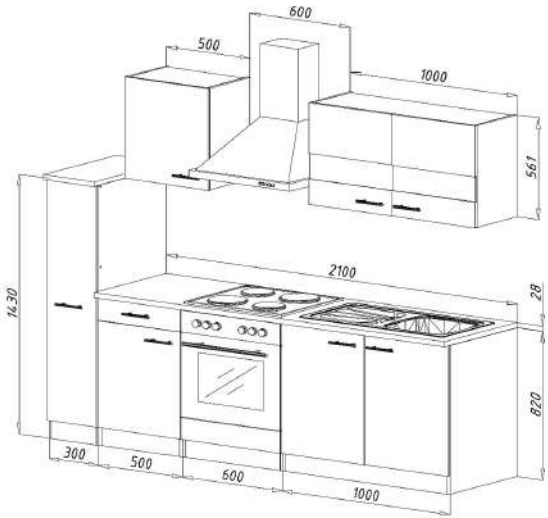

25. Fitted kitchen block 220cm € 2,950.00

Kitchen consists of:

- Built-in cooker set incl. glass ceramic hob with 2 circular and roaster zones
- Head-free inclined hood 60 cm suitable for exhaust air and re-circulated air
- Built-in dishwasher 60 cm
- Built-in sink stainless steel
- 1 base unit with drawer 50 cm, 1 stove cabinet 60 cm,
- 1 sink cabinet 50 cm
- 1 niche for dishwasher 60 cm with decorative panel
- 1 wall unit 50 cm with lift door, 1 wall unit 110 cm with lift door
- 1 worktop, 38 mm thickness, ergonomic working height of 91 cm
- Handles made of metal - stainless steel look

More available colour options:

26. Fitted kitchen block 225cm € 2,580.00

Kitchen consists of:

- Undercounter refrigerator including freezer compartment
- Duo glass ceramic hob - ready to plug in
- Built-in sink stainless steel
- Built-in dishwasher 45 cm semi-integrated
- Built-under microwave
- 1 worktop oak York reproduction, 28 mm thick
- 1 base cabinet with drawer 50 cm & 1 niche for dishwasher 45 cm
- 1 sink cabinet 50 cm, 3 wall units 50 cm & 1 apothecary cabinet 30 cm
- 1 wall cabinet 45 cm

27. Fitted kitchen block 240cm € 2,350.00

Kitchen consists of:

- Conventional built-in cooker with glass ceramic hob
- Built-in sink standard 8x4 stainless steel
- Chimney hood 60 cm, stainless steel, circulating air and exhaust air possible
- 1 base cabinet with drawer 50 cm, 1 oven cabinet 60 cm & 1 apothecary cabinet 30 cm
- 1 sink cabinet 100 cm & 1 wall cabinet 50 cm
- 1 wall cupboard 100 cm with glass inserts in the doors
- 1 worktop butcher walnut imitation, 28 mm thick
- Bar handles made of metal, stainless steel look