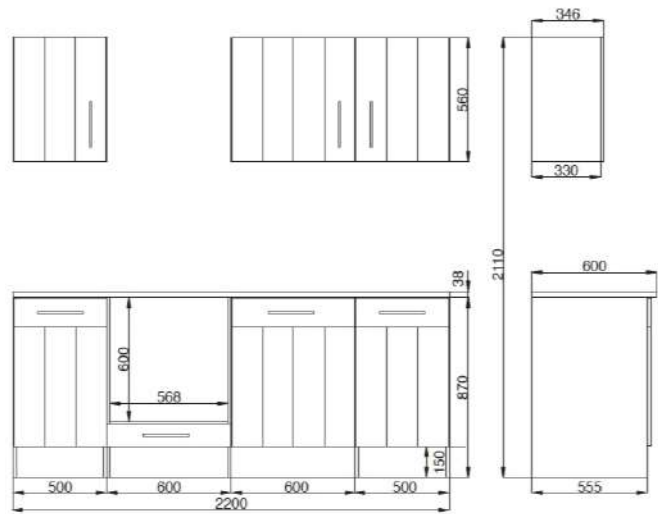

22. Country kitchen 220cm

€ 2,650.00