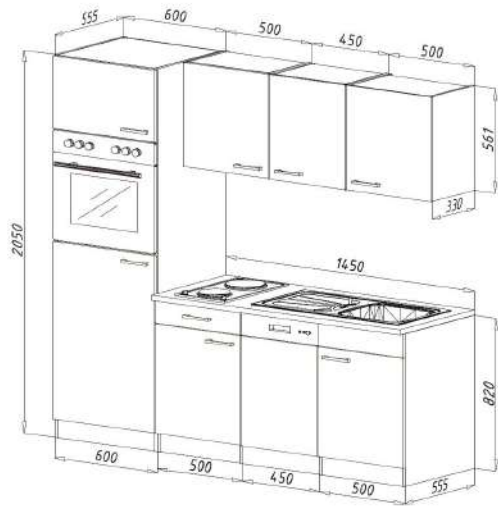

13. Single kitchen 195cm

€ 2,400.00

Single kitchen consists of:

- Undercounter fridge, including freezer compartment
- Built-in dishwasher 45 cm, partially integrated
- Duo hob stainless steel, ready to plug in
- Microwave
- Inset sink 8x4 stainless steel
- 1 worktop 28 mm, 1 base cabinet with drawer 50 cm
- 1 niche with decorative panel for the dishwasher
- 1 sink cabinet 50 cm, 3 wall units 50 cm, 1 wall cabinet 45 cm

14. Single kitchen 195cm

€ 2,500.00

Single kitchen consists of:

- Undercounter fridge, including freezer compartment
- Built-in dishwasher 45 cm, partially integrated
- Duo ceramic hob, ready to plug in
- Microwave
- Inset sink 8x4 stainless steel
- 1 worktop 28 mm, 1 base cabinet with drawer 50 cm
- 1 niche with decorative panel for the dishwasher
- 1 sink cabinet 50 cm, 3 wall units 50 cm, 1 wall cabinet 45 cm

15. Single kitchen 205cm

€ 2,900.00

Single kitchen consists of:

- Built-in refrigerator, including freezer compartment
- Built-in dishwasher 45 cm, partially integrated
- Duo ceramic hob, ready to plug in
- Built-in oven, self-sufficient including air recirculation function
- Inset sink 8x4 stainless steel
- 1 worktop 28 mm
- 1 conversion cabinet for fridge & oven 60 cm
- 1 niche with decorative panel for dishwasher 45 cm
- 1 base cabinet with drawer 50 cm
- 1 sink cabinet 50 cm, 2 wall units 50 cm & 1 wall cabinet 45 cm

16. Fitted kitchen block 210cm € 2,330.00

Kitchen consists of:

- Built-in cooker set including glass ceramic hob
- Head-free inclined hood 60 cm, suitable for exhaust and circulating air
- Built-in sink stainless steel
- 1 base unit with drawer 50 cm; 1 stove cabinet 60 cm; 1 sink cabinet 100 cm
- 1 wall cabinet 50 cm, 1 wall unit 100 cm with glass inserts in the doors
- 1 worktop, 28 mm thickness
- Rod handles made of metal - stainless steel look
- Working height: 84.8 cm